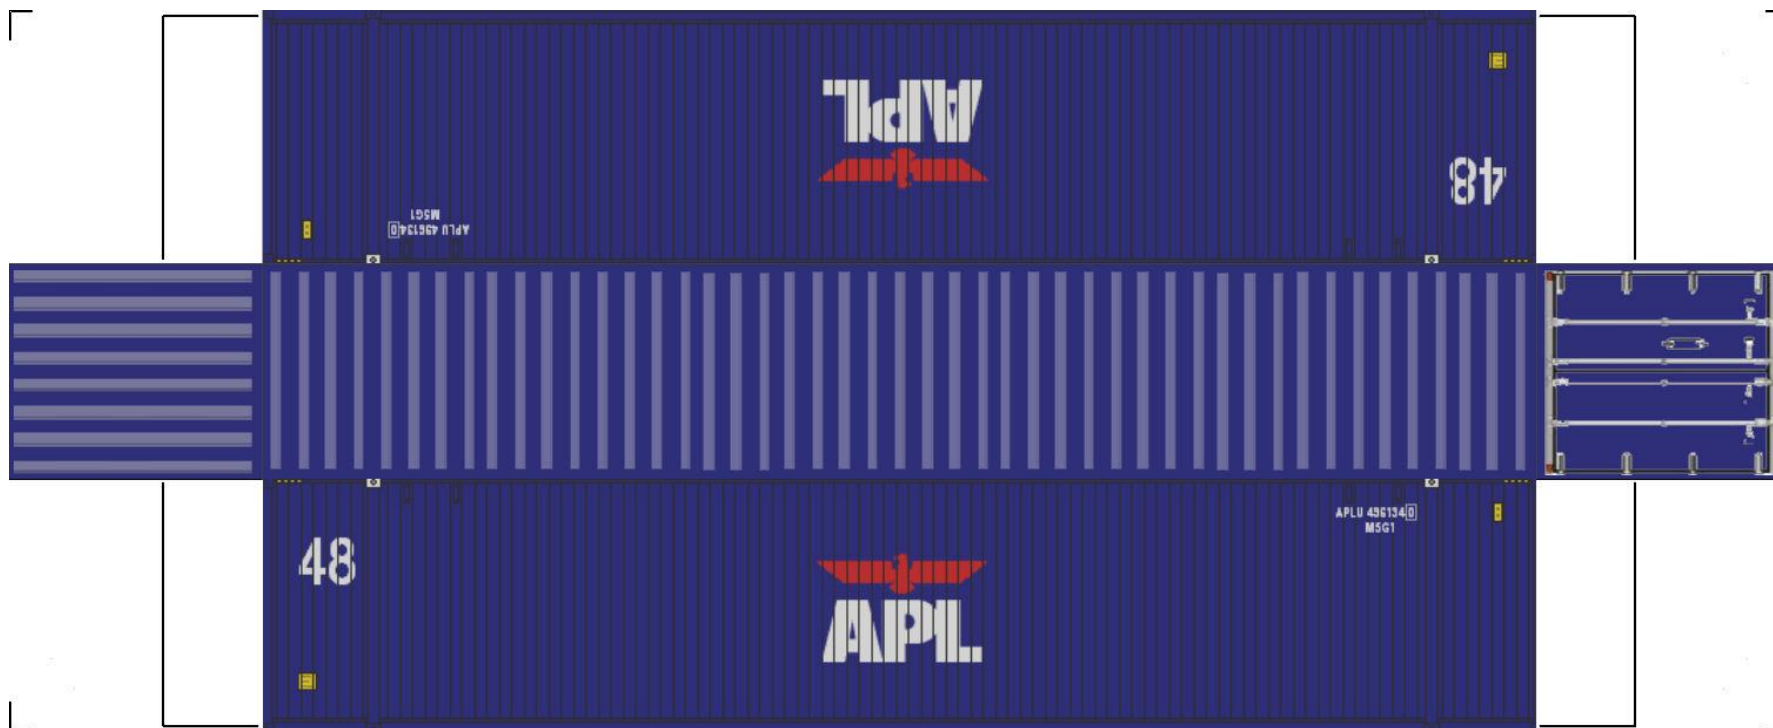

BUILD YOUR OWN (HO SCALE) 48ft HIGH CUBE CONTAINERS

For the best results print on 110 lb printable card stock and set your printer on high quality printing.

[View Instructional Video](#)

BUILD YOUR OWN (48ft HIGH CUBE CONTAINERS) HO SCALE

Drawn By
www.krafttrains.com