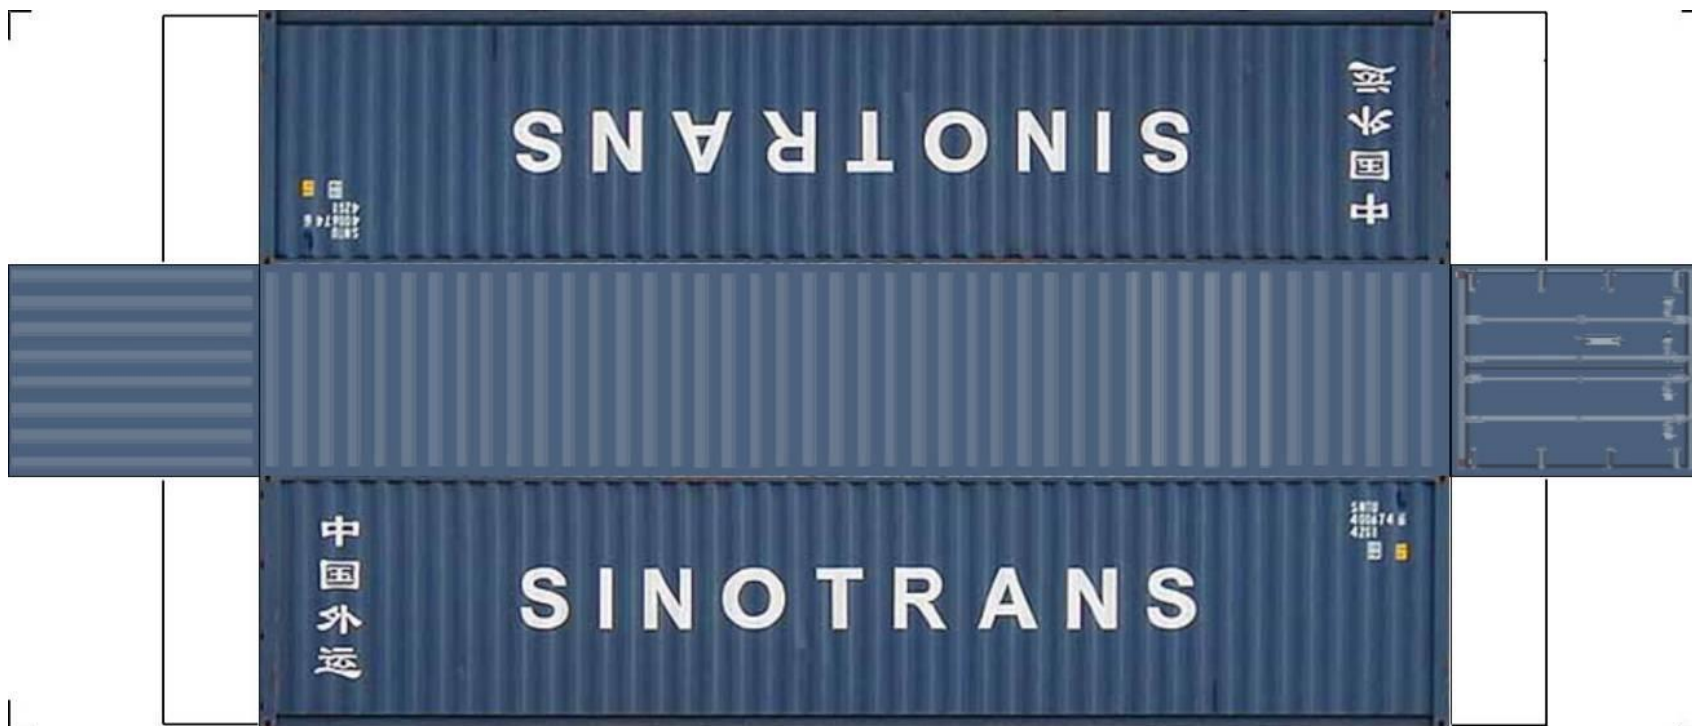

BUILD YOUR OWN (HO SCALE) 45ft HIGH CUBE CONTAINERS

For the best results print on 110 lb printable card stock and set your printer on high quality printing.

[View Instructional Video](#)

BUILD YOUR OWN (45ft HIGH CUBE CONTAINERS) HO SCALE

Drawn By
www.krafttrains.com