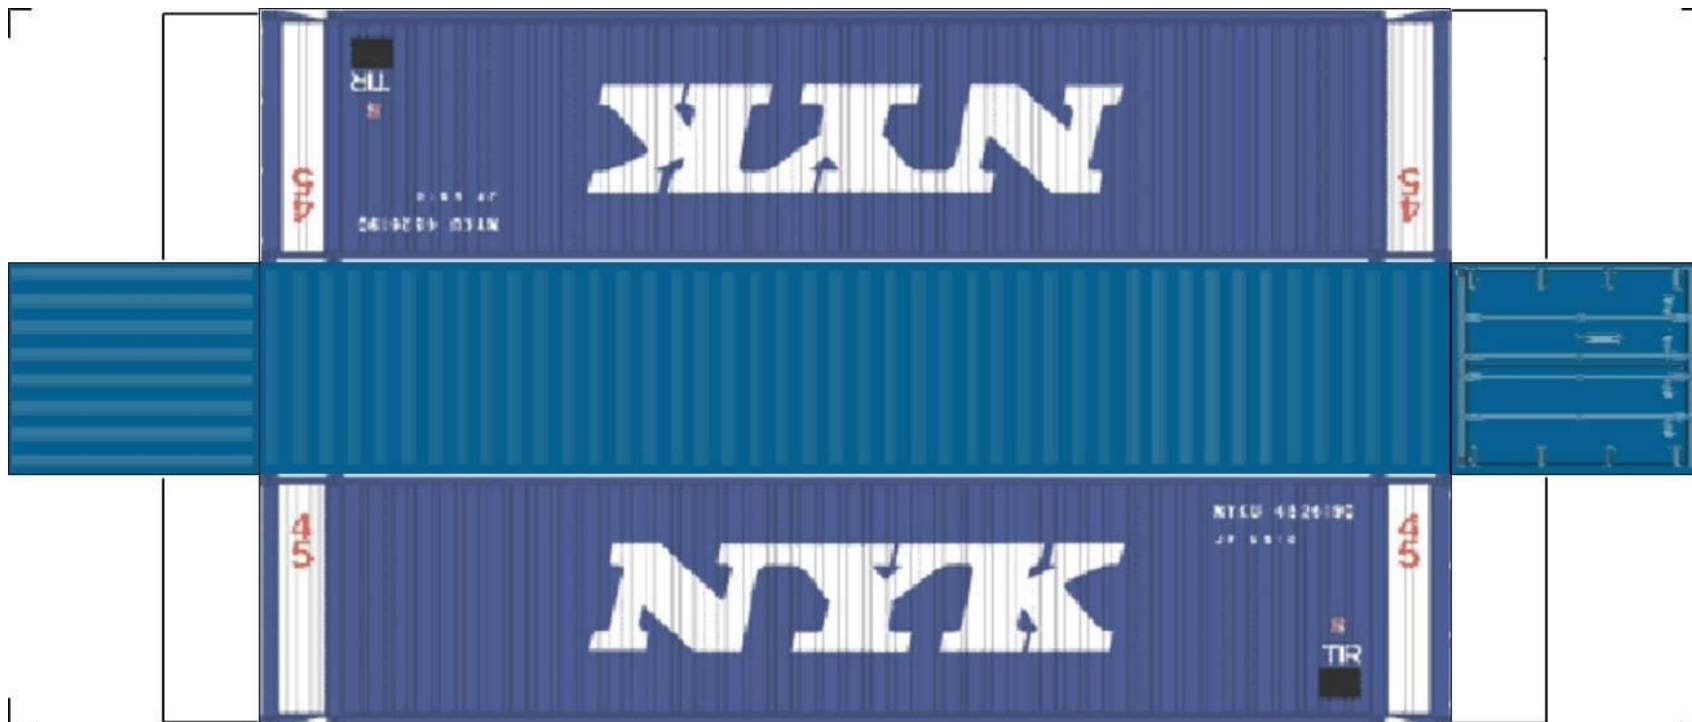

# BUILD YOUR OWN ( HO SCALE ) 45ft HIGH CUBE CONTAINERS

For the best results print on 110 lb printable card stock and set your printer on high quality printing.

[View Instructional Video](#)

**BUILD YOUR OWN ( 45ft HIGH CUBE CONTAINERS ) HO SCALE**