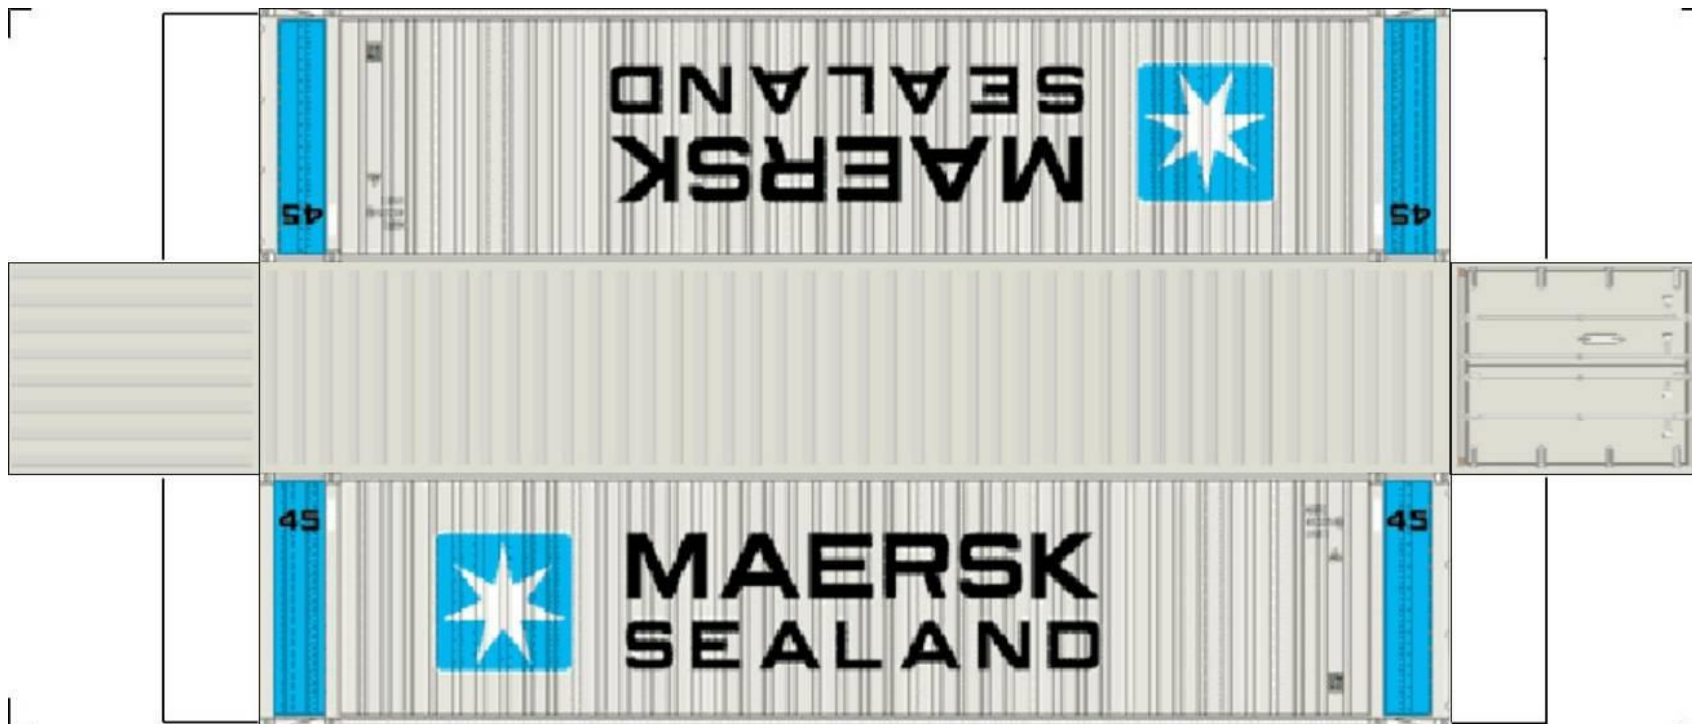

# BUILD YOUR OWN ( HO SCALE ) 45ft HIGH CUBE CONTAINERS

For the best results print on 110 lb printable card stock and set your printer on high quality printing.

[View Instructional Video](#)

**BUILD YOUR OWN ( 45ft HIGH CUBE CONTAINERS ) HO SCALE**