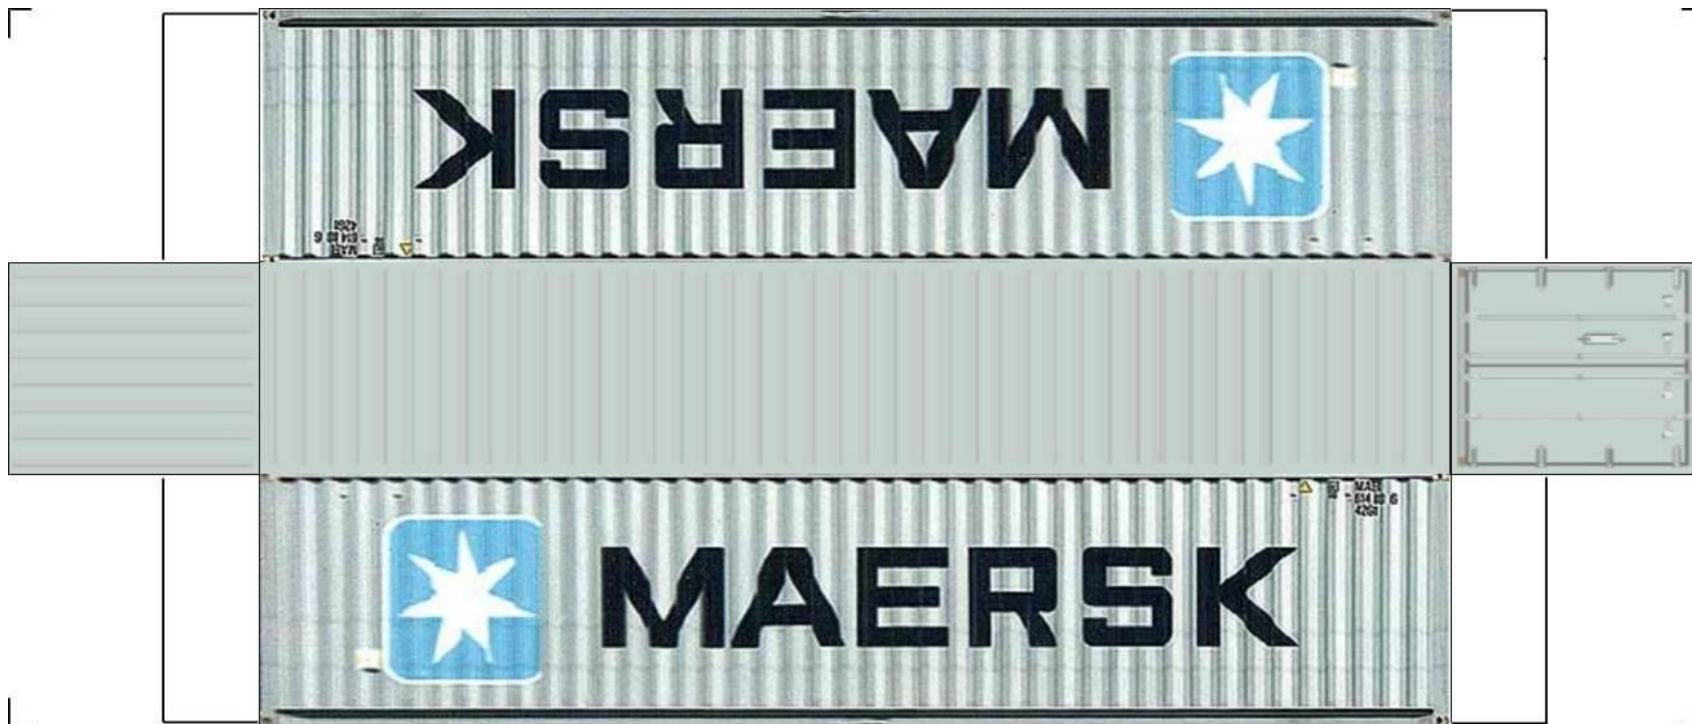

# BUILD YOUR OWN ( HO SCALE ) 45ft HIGH CUBE CONTAINERS

For the best results print on 110 lb printable card stock and set your printer on high quality printing.

[View Instructional Video](#)

**BUILD YOUR OWN ( 45ft HIGH CUBE CONTAINERS ) HO SCALE**