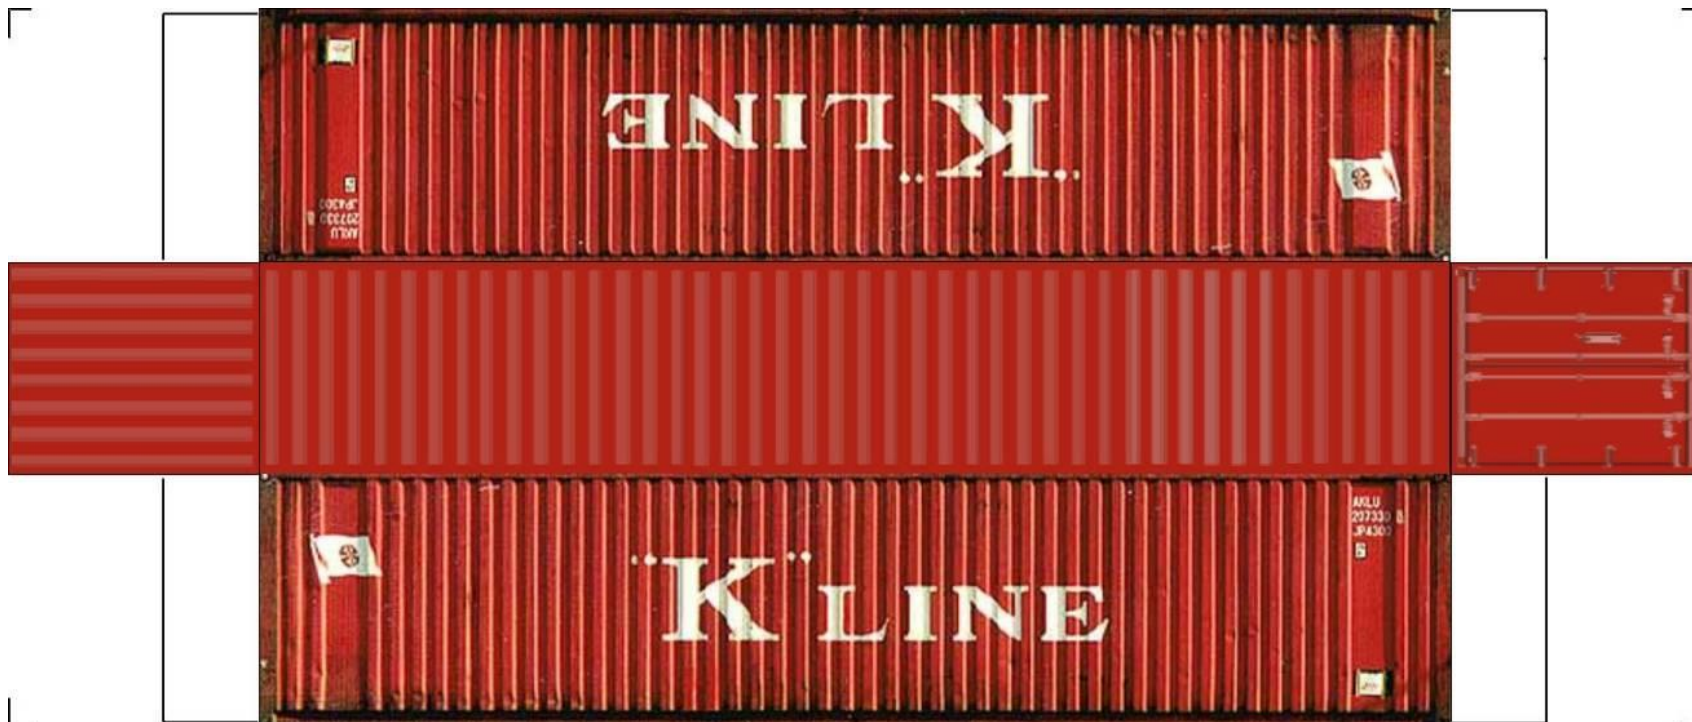

# BUILD YOUR OWN ( HO SCALE ) 45ft HIGH CUBE CONTAINERS

For the best results print on 110 lb printable card stock and set your printer on high quality printing.

[View Instructional Video](#)

**BUILD YOUR OWN ( 45ft HIGH CUBE CONTAINERS ) HO SCALE**