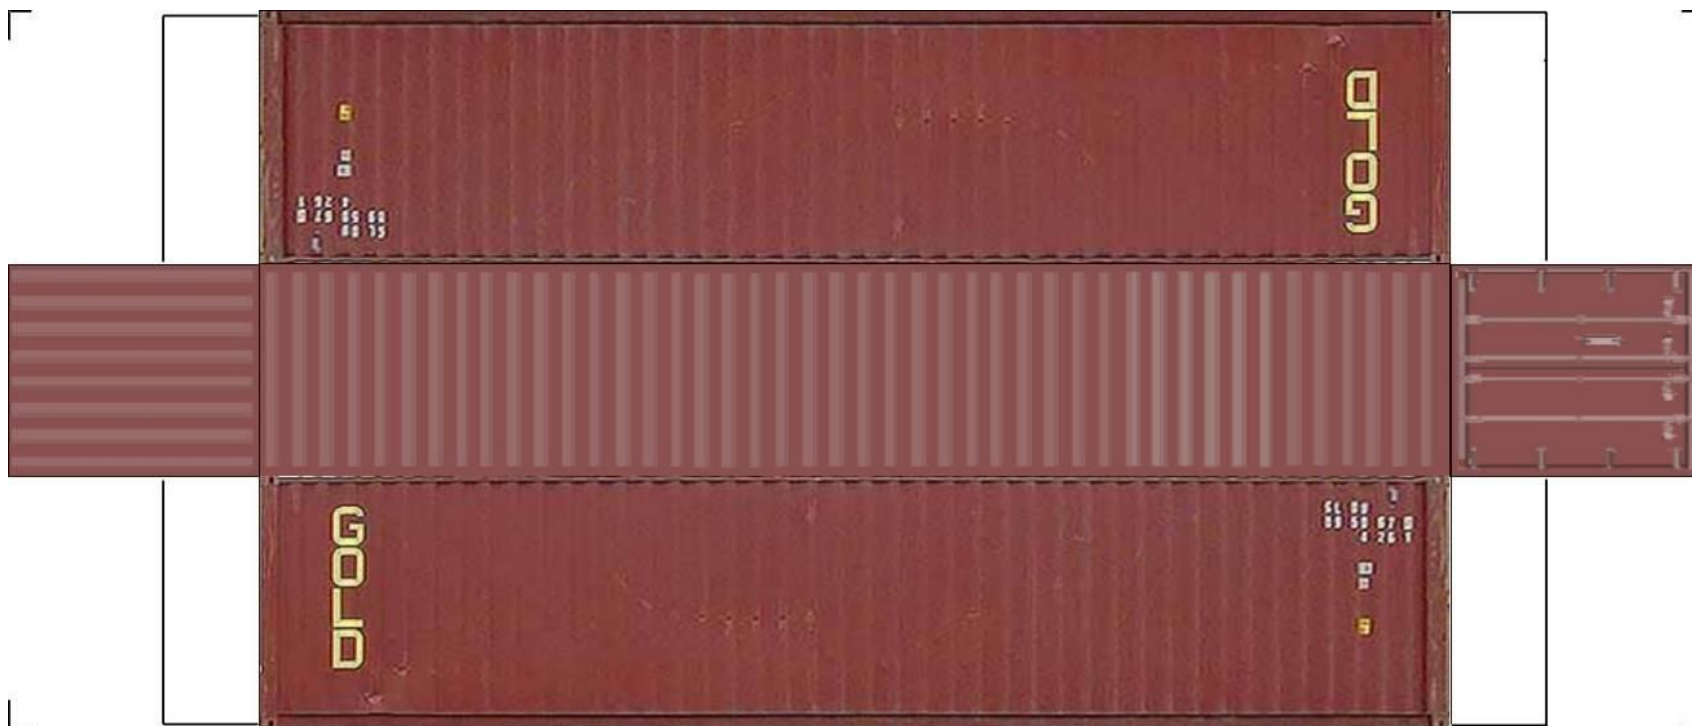

BUILD YOUR OWN (HO SCALE) 45ft HIGH CUBE CONTAINERS

For the best results print on 110 lb printable card stock and set your printer on high quality printing.

[View Instructional Video](#)

BUILD YOUR OWN (45ft HIGH CUBE CONTAINERS) HO SCALE

Drawn By
www.krafttrains.com