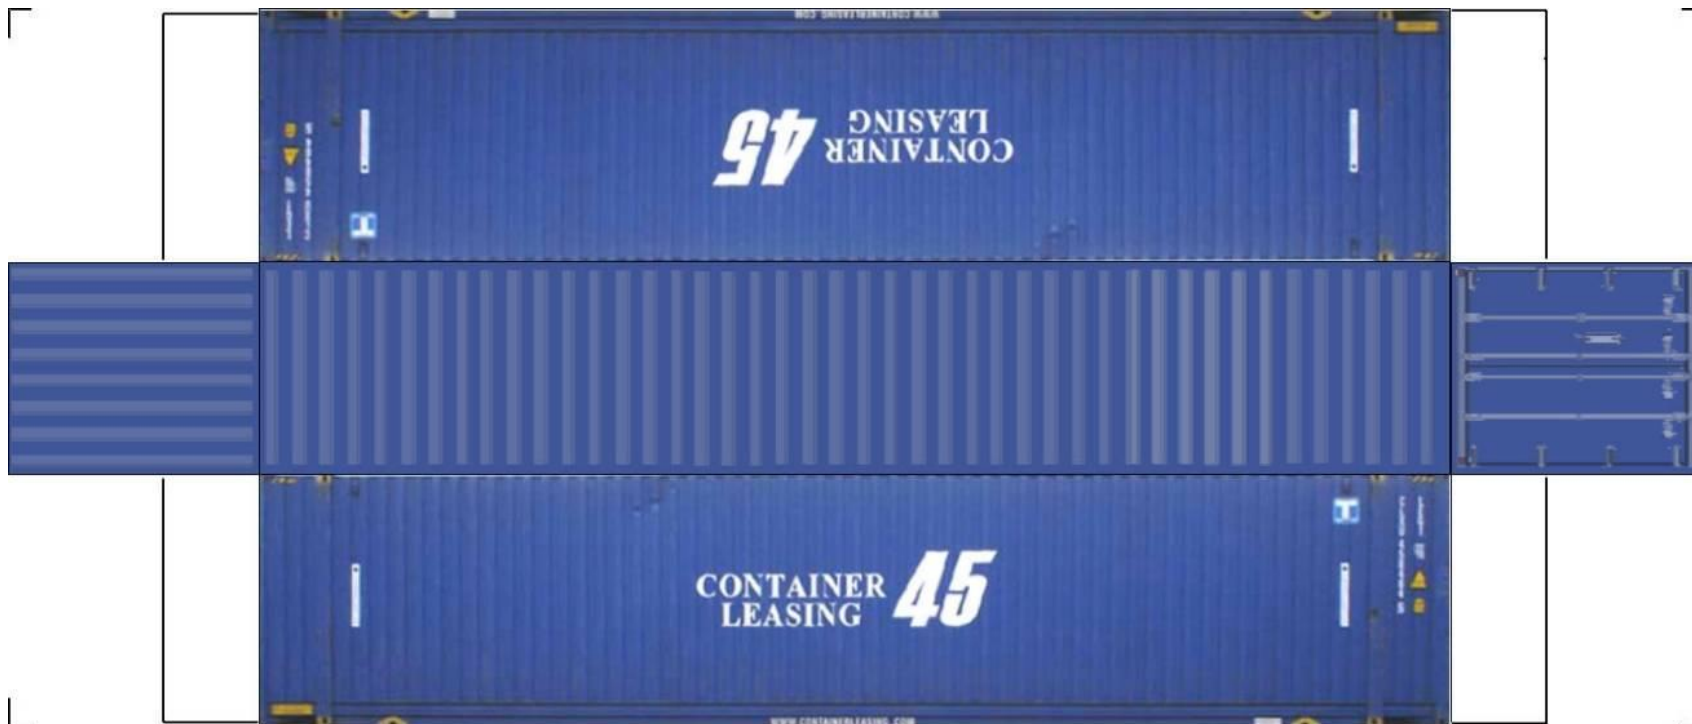

BUILD YOUR OWN (HO SCALE) 45ft HIGH CUBE CONTAINERS

For the best results print on 110 lb printable card stock and set your printer on high quality printing.

[View Instructional Video](#)

BUILD YOUR OWN (45ft HIGH CUBE CONTAINERS) HO SCALE