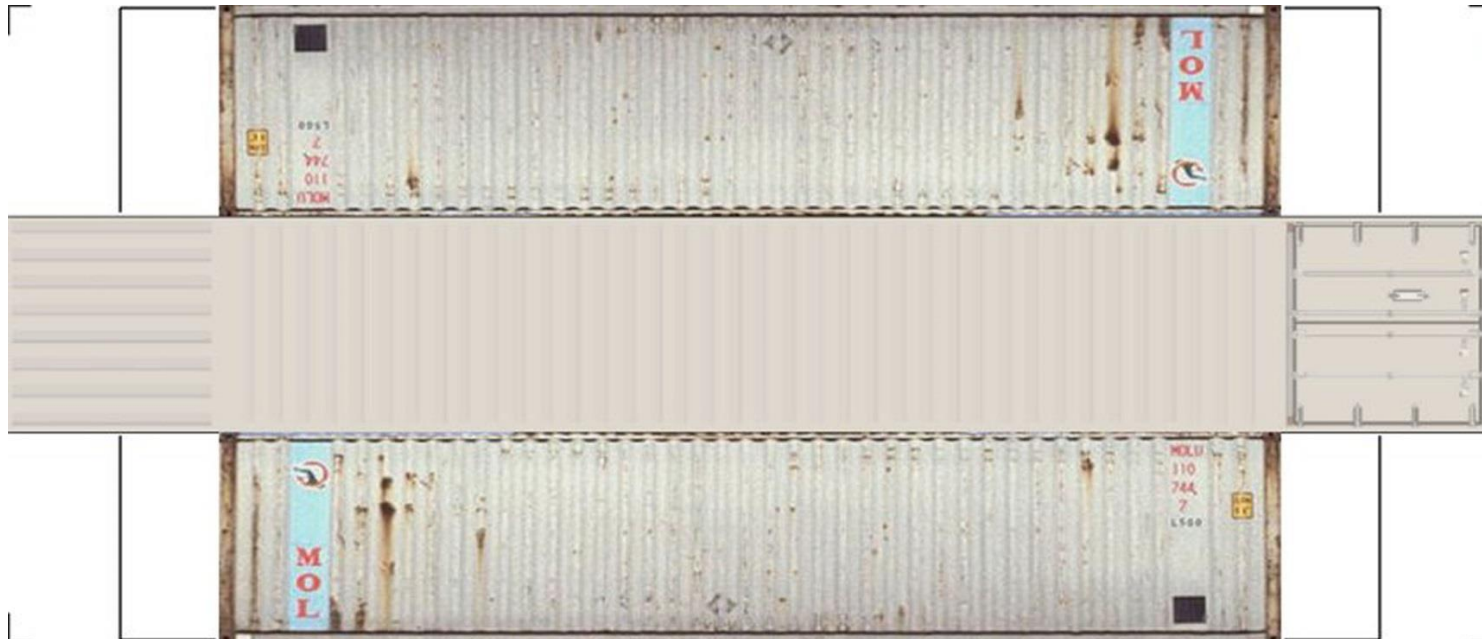

## (HO SCALE) 40ft SHIPPING CONTAINERS

[View Instructional Video](#)

For the best results print on 110 lb printable card stock  
and set your printer on high quality printing.

**BUILD YOUR OWN ( 40ft SHIPPING CONTAINERS ) HO SCALE**