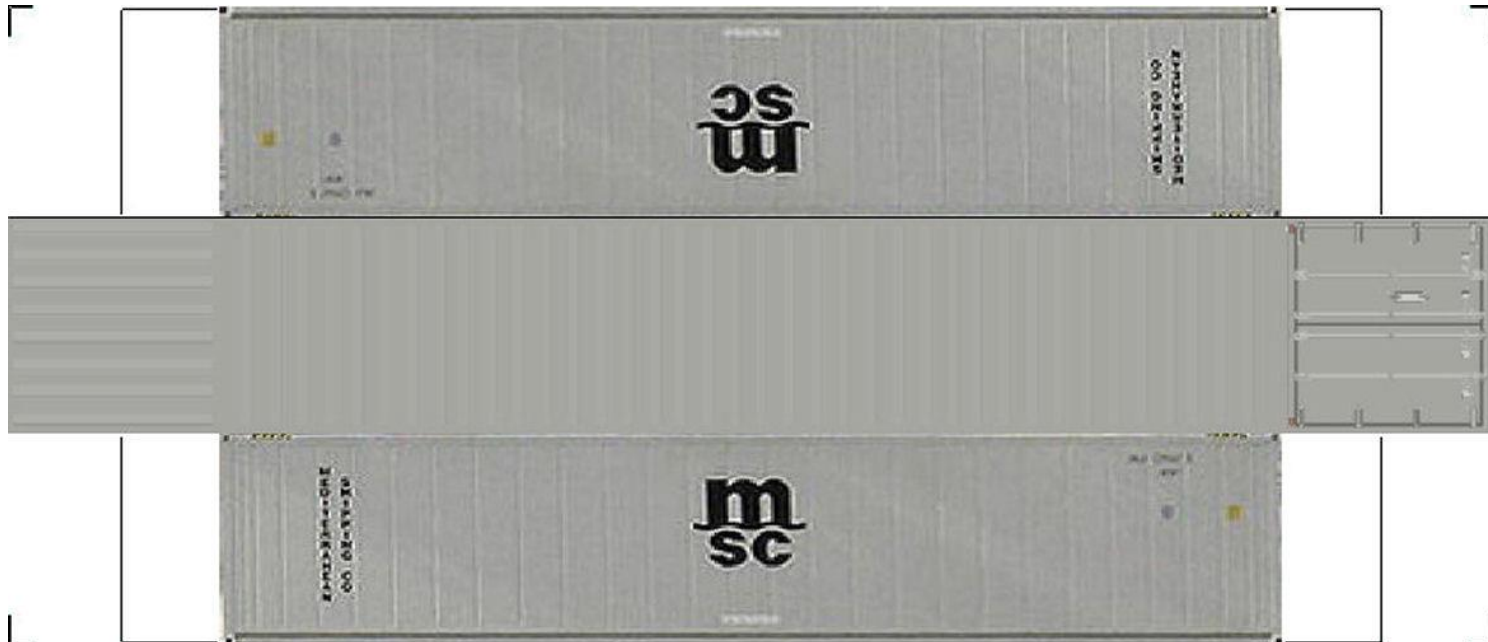

BUILD YOUR OWN

(HO SCALE) 40ft SHIPPING CONTAINERS

[View Instructional Video](#)

For the best results print on 110 lb printable card stock
and set your printer on high quality printing.

BUILD YOUR OWN (40ft SHIPPING CONTAINERS) HO SCALE