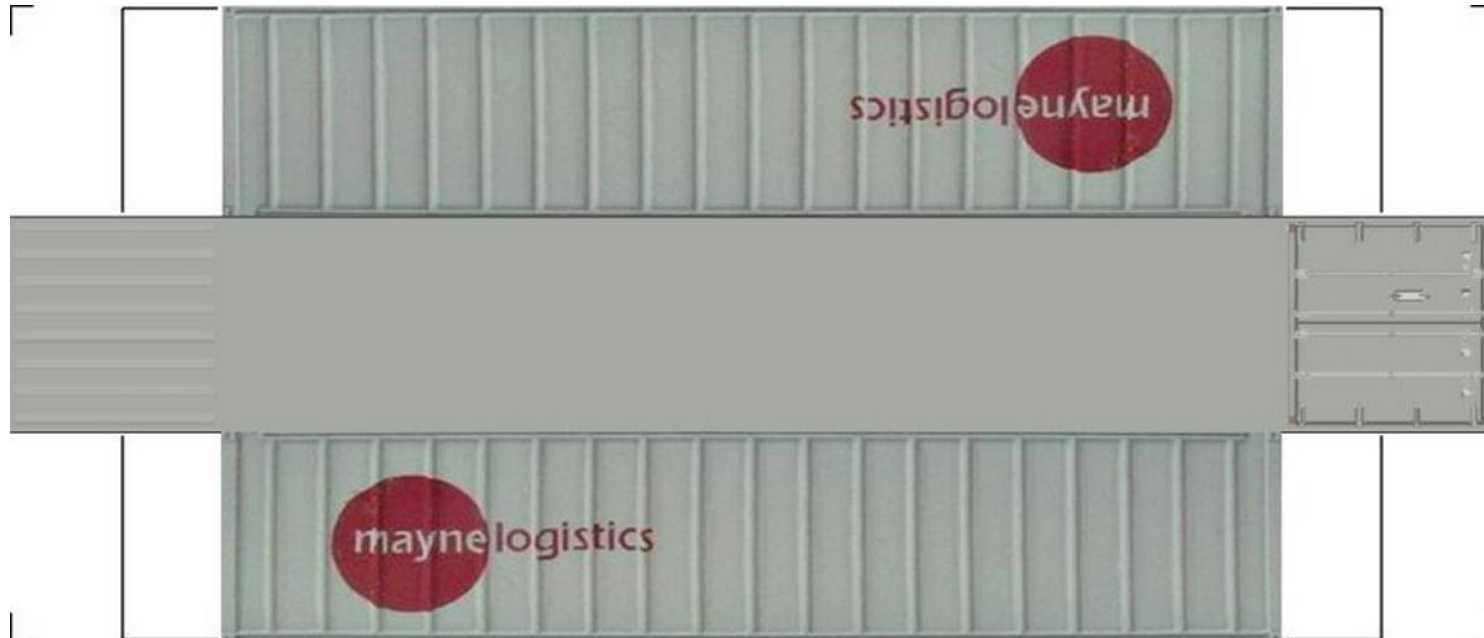

# BUILD YOUR OWN

## (HO SCALE) 40ft SHIPPING CONTAINERS

[View Instructional Video](#)

For the best results print on 110 lb printable card stock  
and set your printer on high quality printing.

**BUILD YOUR OWN ( 40ft SHIPPING CONTAINERS ) HO SCALE**