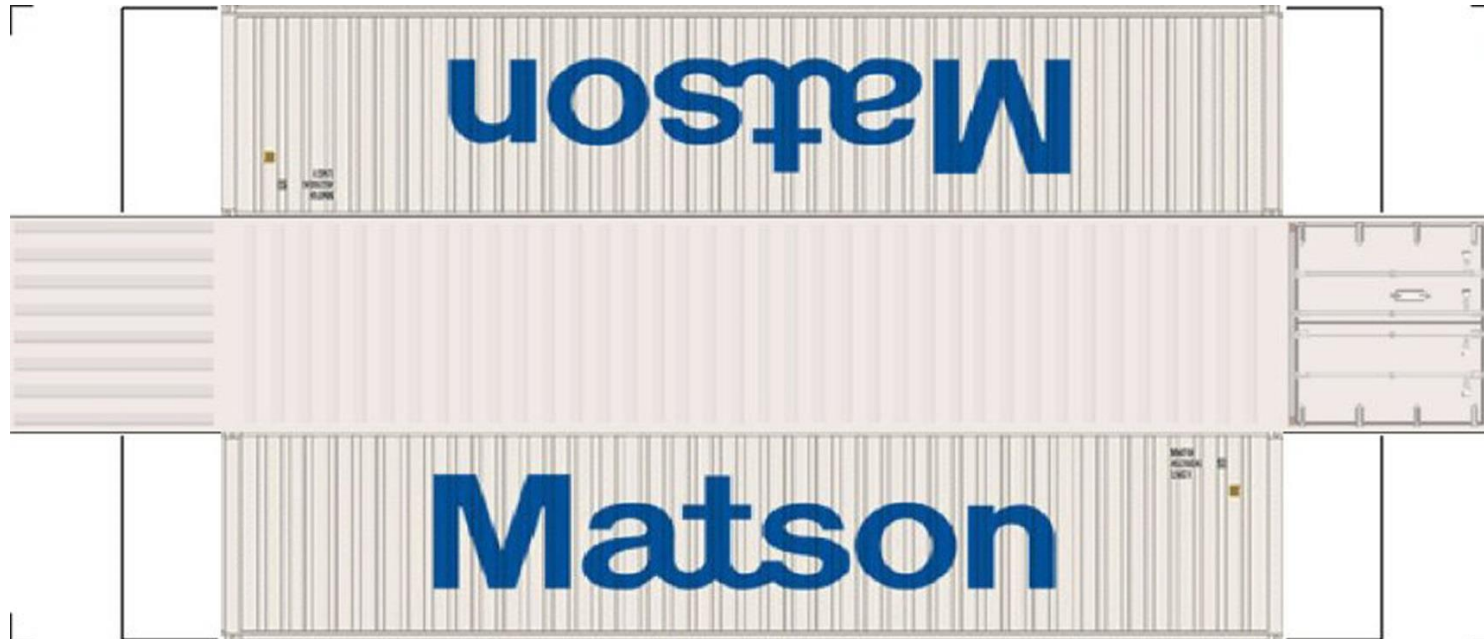

BUILD YOUR OWN

(HO SCALE) 40ft SHIPPING CONTAINERS

[View Instructional Video](#)

For the best results print on 110 lb printable card stock
and set your printer on high quality printing.

BUILD YOUR OWN (40ft SHIPPING CONTAINERS) HO SCALE