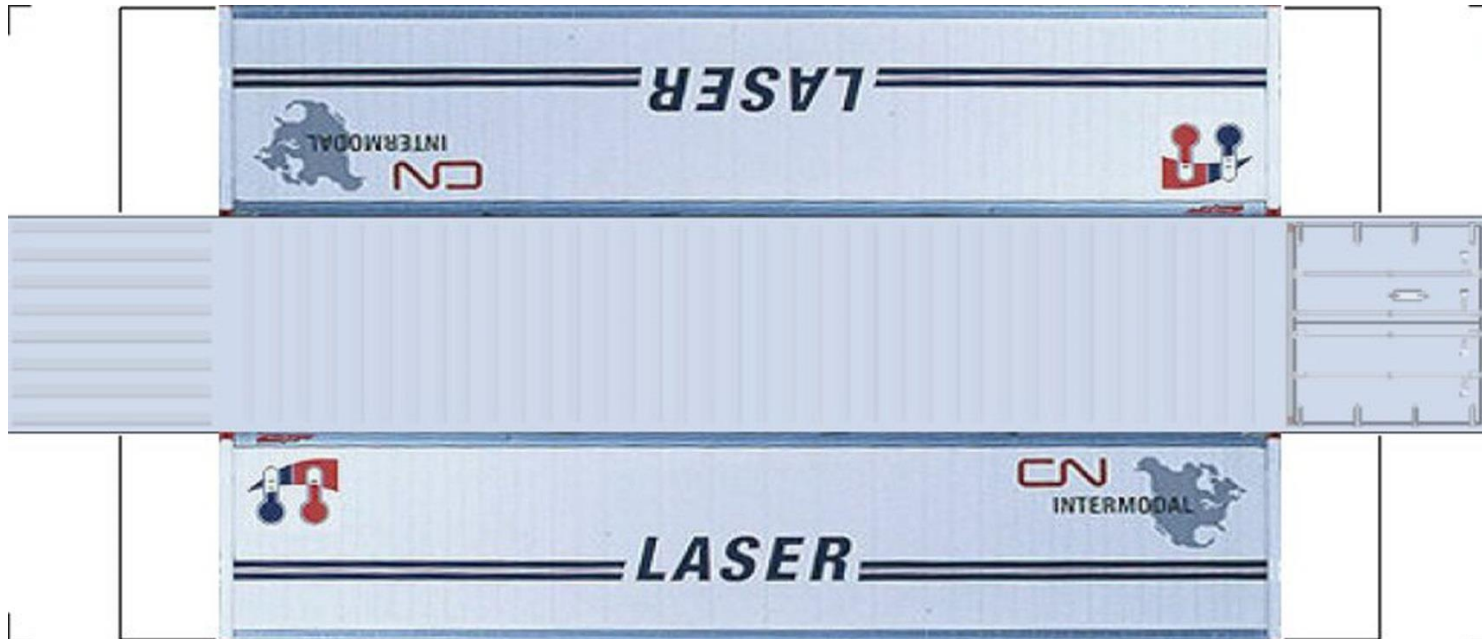

BUILD YOUR OWN

(HO SCALE) 40ft SHIPPING CONTAINERS

[View Instructional Video](#)

For the best results print on 110 lb printable card stock
and set your printer on high quality printing.

BUILD YOUR OWN (40ft SHIPPING CONTAINERS) HO SCALE

Drawn By
www.krafttrains.com