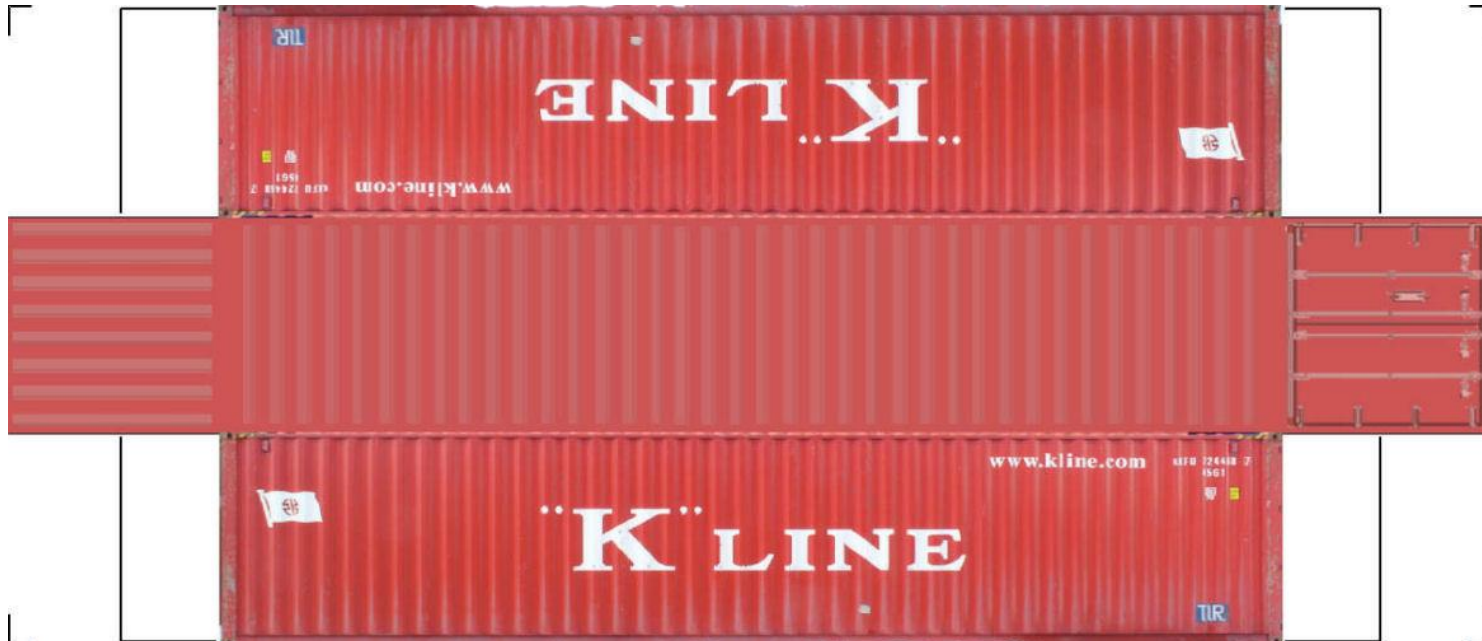

BUILD YOUR OWN

(HO SCALE) 40ft SHIPPING CONTAINERS

[View Instructional Video](#)

For the best results print on 110 lb printable card stock
and set your printer on high quality printing.

BUILD YOUR OWN (40ft SHIPPING CONTAINERS) HO SCALE