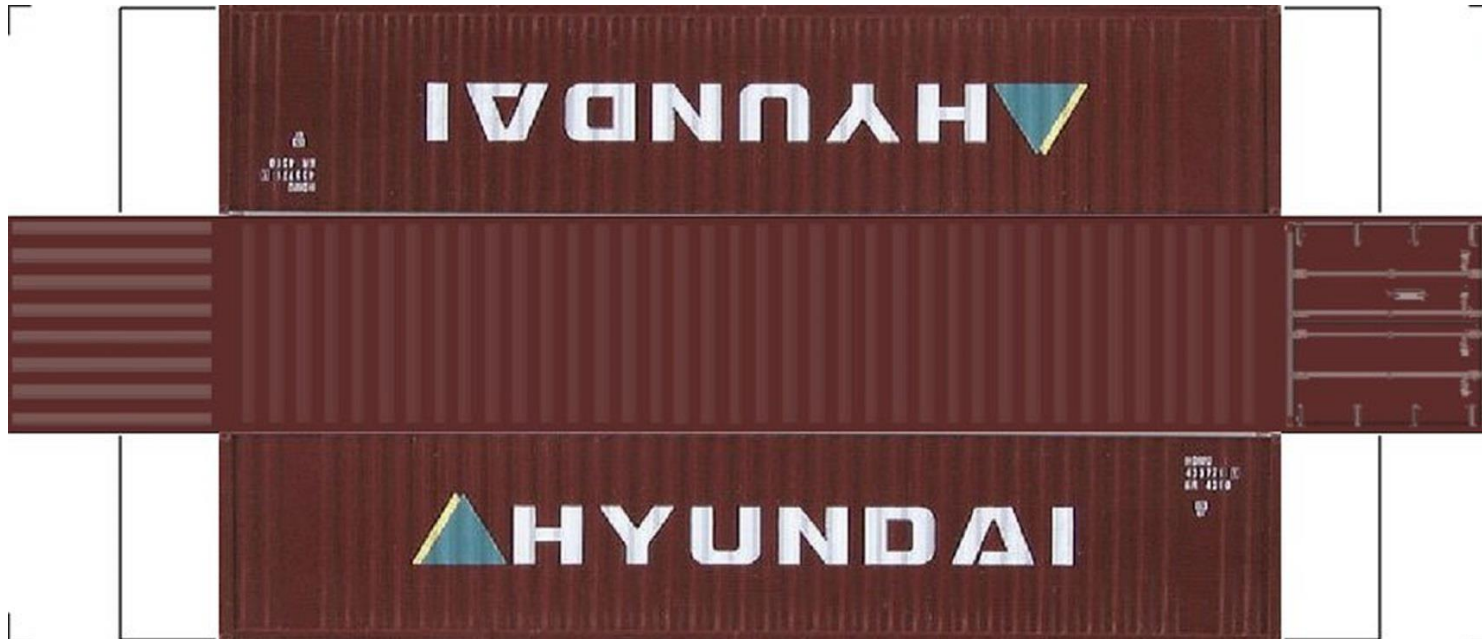

BUILD YOUR OWN

(HO SCALE) 40ft SHIPPING CONTAINERS

[View Instructional Video](#)

For the best results print on 110 lb printable card stock
and set your printer on high quality printing.

BUILD YOUR OWN (40ft SHIPPING CONTAINERS) HO SCALE