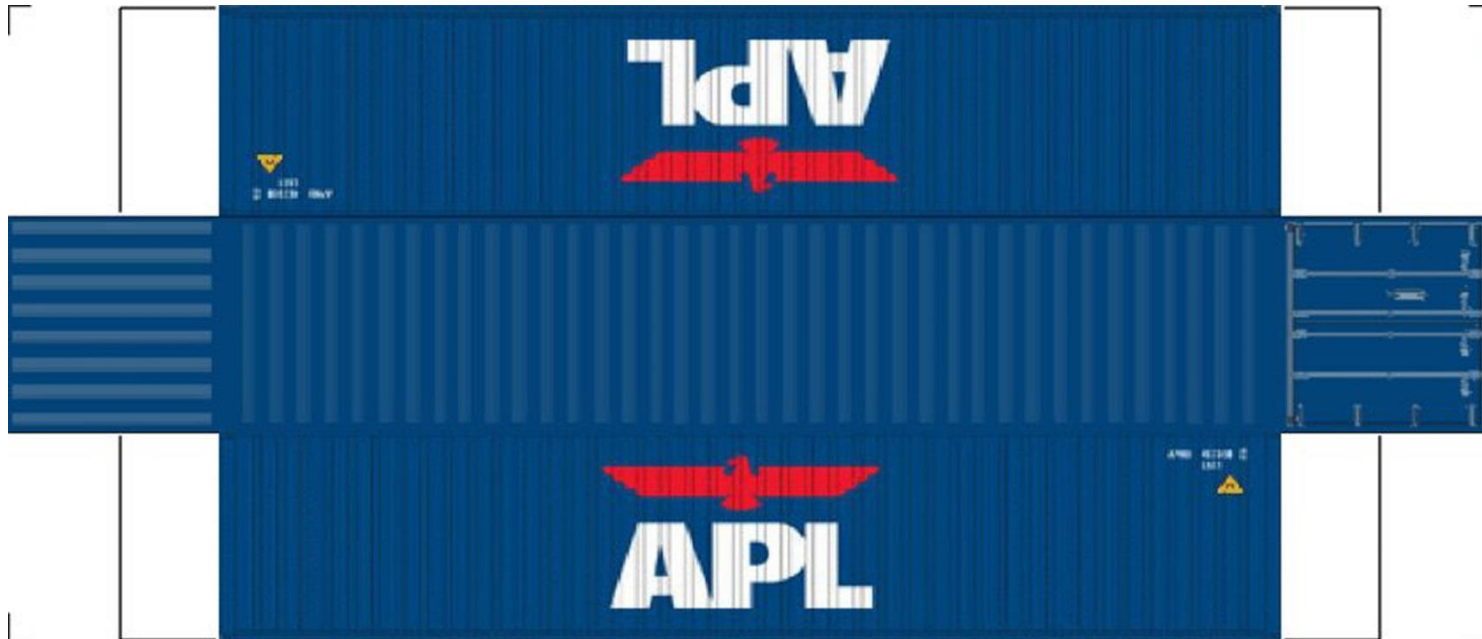

## (HO SCALE) 40ft SHIPPING CONTAINERS

[View Instructional Video](#)

For the best results print on 110 lb printable card stock  
and set your printer on high quality printing.

**BUILD YOUR OWN ( 40ft SHIPPING CONTAINERS ) HO SCALE**