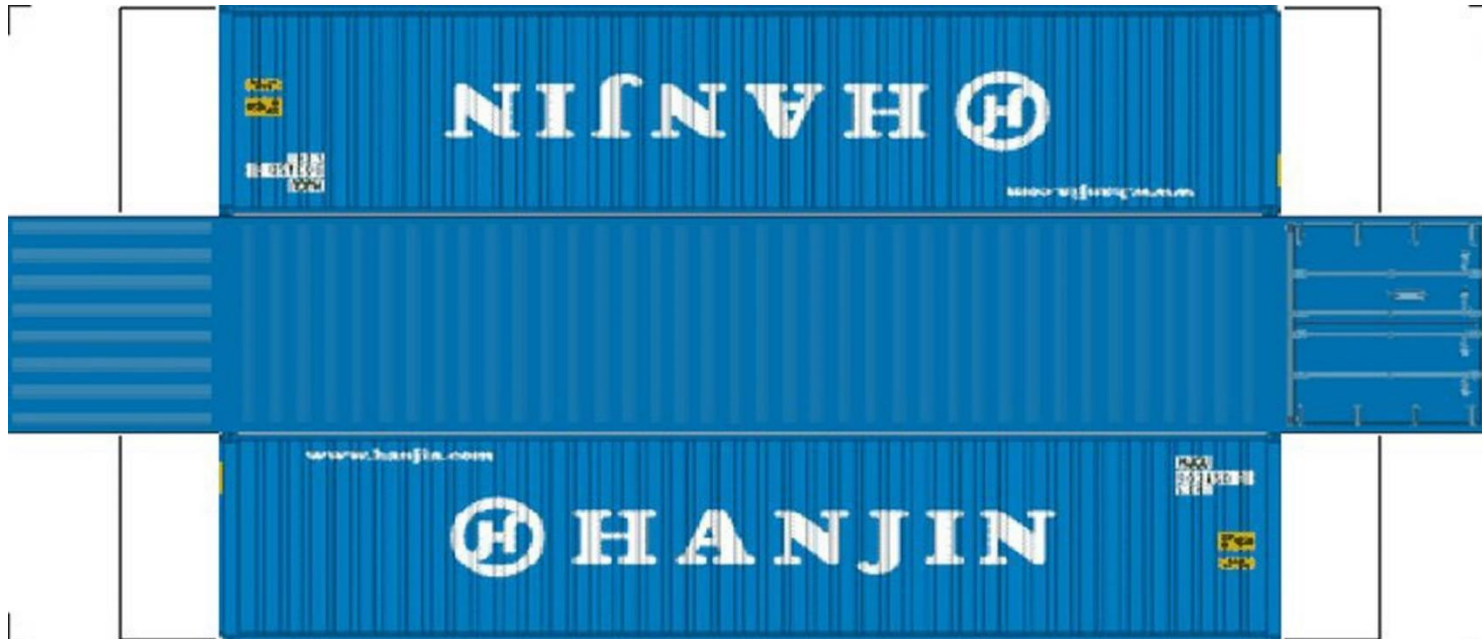

## (HO SCALE) 40ft SHIPPING CONTAINERS

[View Instructional Video](#)

For the best results print on 110 lb printable card stock  
and set your printer on high quality printing.

**BUILD YOUR OWN ( 40ft SHIPPING CONTAINERS ) HO SCALE**