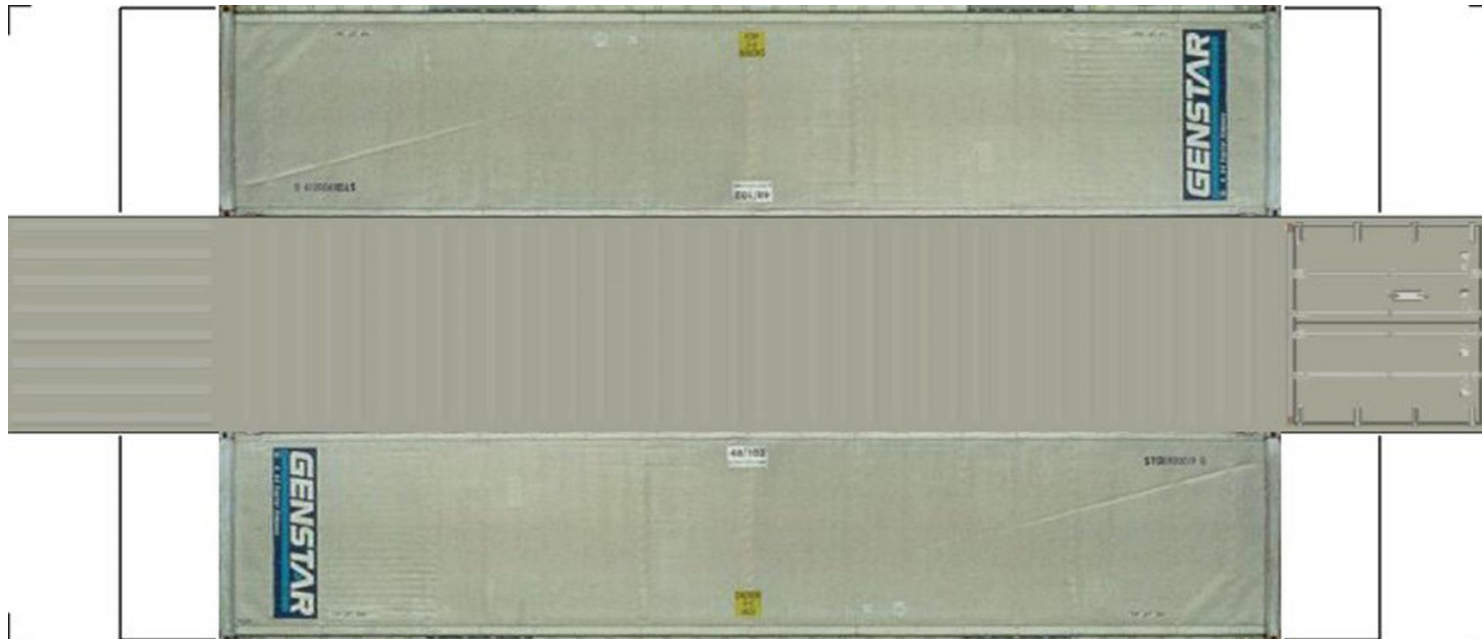

BUILD YOUR OWN

(HO SCALE) 40ft SHIPPING CONTAINERS

[View Instructional Video](#)

For the best results print on 110 lb printable card stock
and set your printer on high quality printing.

BUILD YOUR OWN (40ft SHIPPING CONTAINERS) HO SCALE