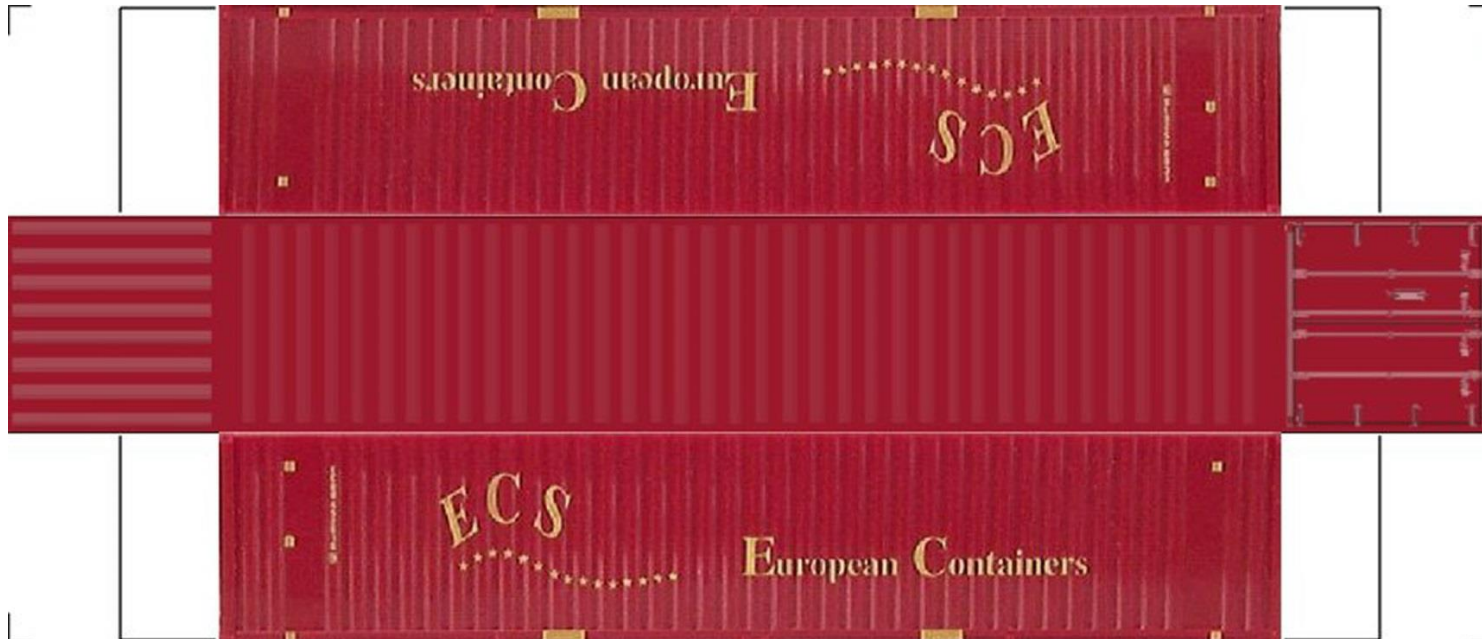

BUILD YOUR OWN

(HO SCALE) 40ft SHIPPING CONTAINERS

[View Instructional Video](#)

For the best results print on 110 lb printable card stock
and set your printer on high quality printing.

BUILD YOUR OWN (40ft SHIPPING CONTAINERS) HO SCALE