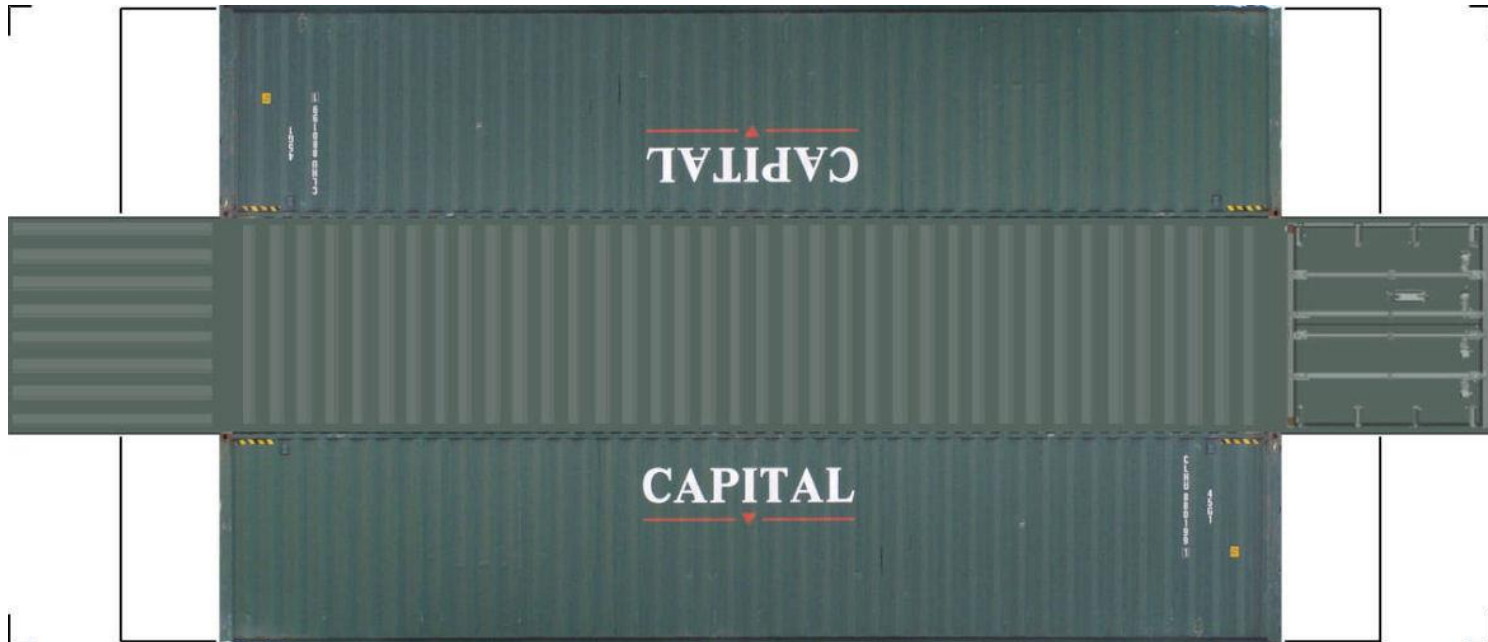

## (HO SCALE) 40ft SHIPPING CONTAINERS

[View Instructional Video](#)

For the best results print on 110 lb printable card stock  
and set your printer on high quality printing.

**BUILD YOUR OWN ( 40ft SHIPPING CONTAINERS ) HO SCALE**