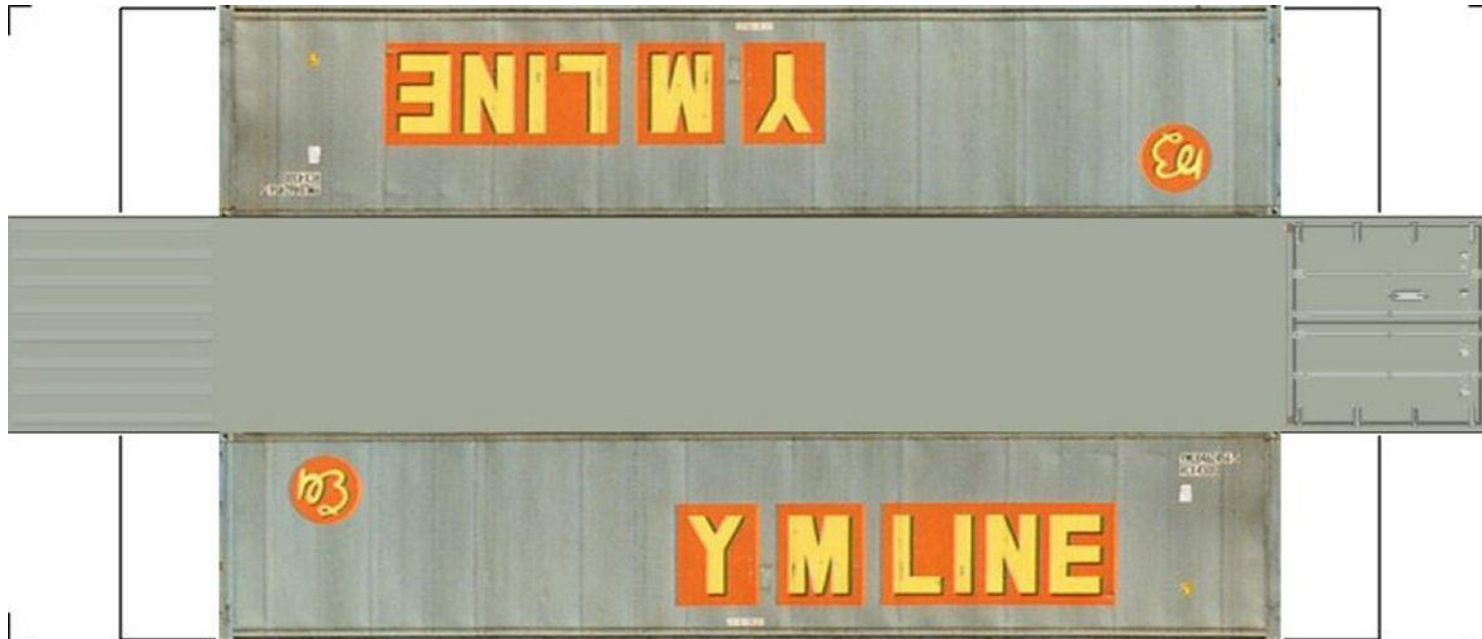

BUILD YOUR OWN

(HO SCALE) 40ft SHIPPING CONTAINERS

[View Instructional Video](#)

For the best results print on 110 lb printable card stock
and set your printer on high quality printing.

BUILD YOUR OWN (40ft SHIPPING CONTAINERS) HO SCALE

Drawn By
www.krafttrains.com