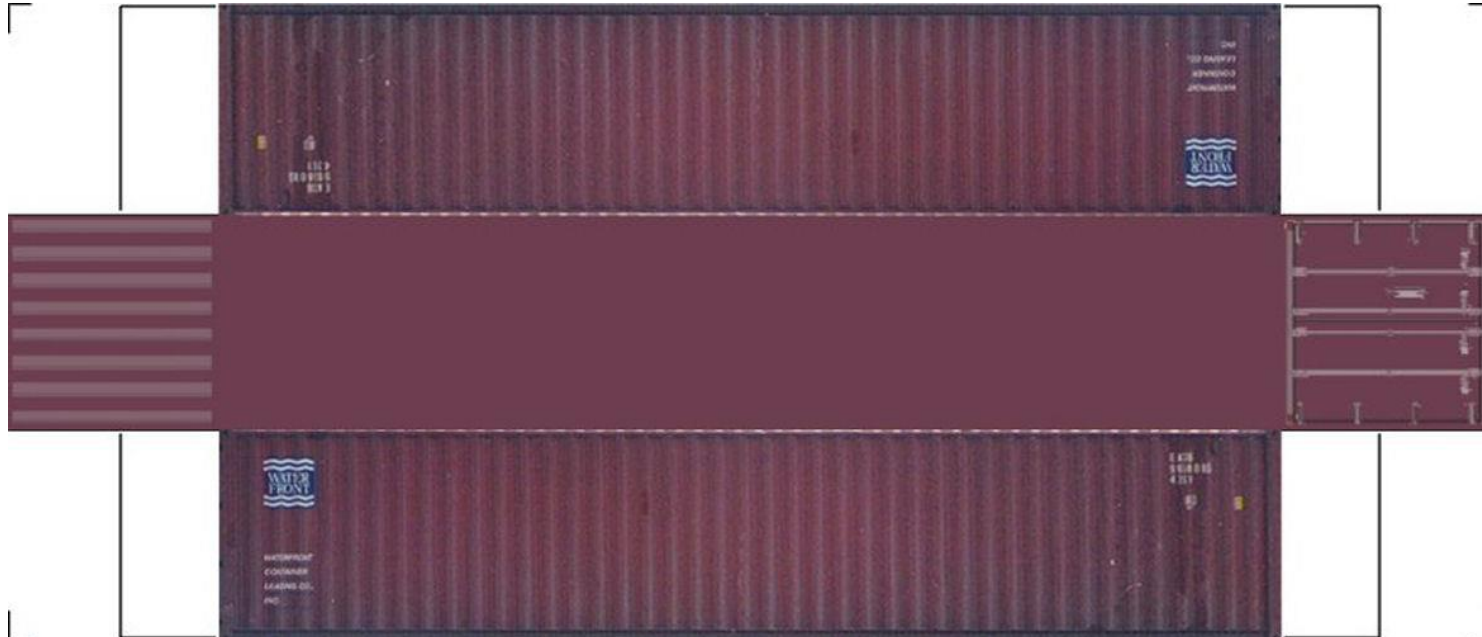

BUILD YOUR OWN

(HO SCALE) 40ft SHIPPING CONTAINERS

[View Instructional Video](#)

For the best results print on 110 lb printable card stock
and set your printer on high quality printing.

BUILD YOUR OWN (40ft SHIPPING CONTAINERS) HO SCALE

Drawn By
www.krafttrains.com