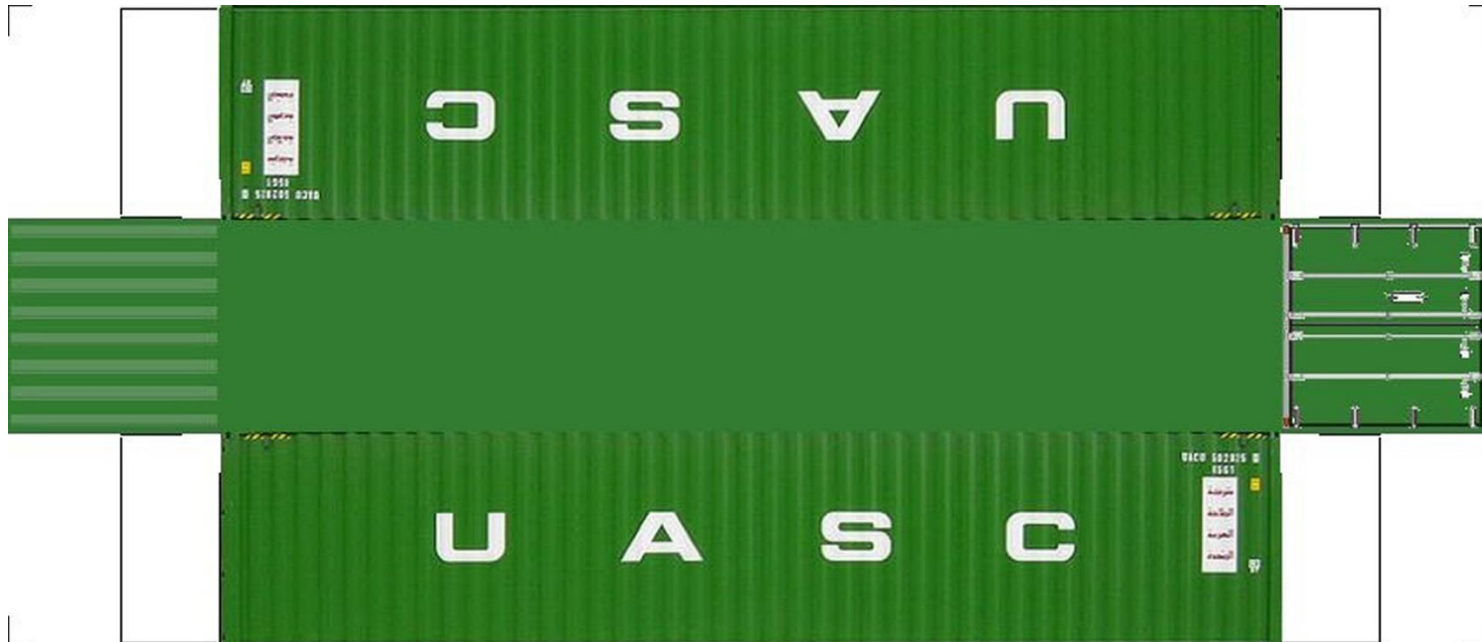

BUILD YOUR OWN

(HO SCALE) 40ft SHIPPING CONTAINERS

[View Instructional Video](#)

For the best results print on 110 lb printable card stock
and set your printer on high quality printing.

BUILD YOUR OWN (40ft SHIPPING CONTAINERS) HO SCALE

Drawn By
www.krafttrains.com