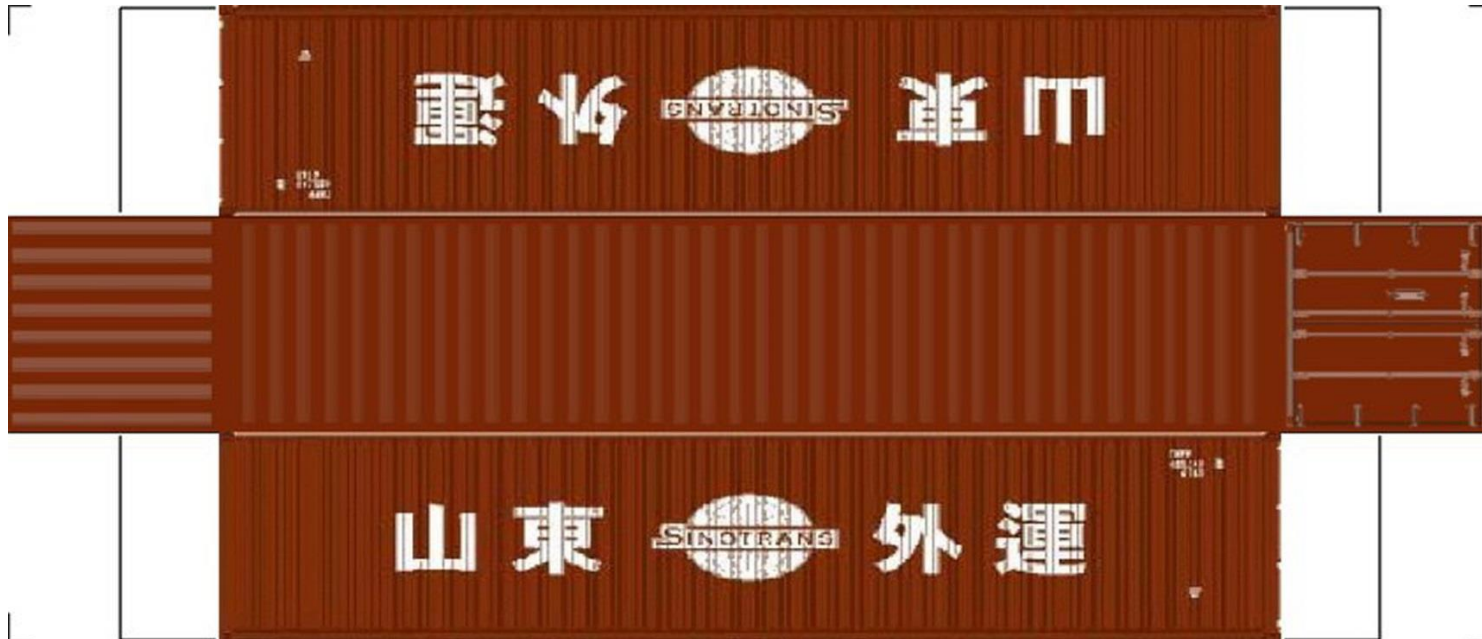

# BUILD YOUR OWN

## (HO SCALE) 40ft SHIPPING CONTAINERS

[View Instructional Video](#)

For the best results print on 110 lb printable card stock  
and set your printer on high quality printing.

**BUILD YOUR OWN ( 40ft SHIPPING CONTAINERS ) HO SCALE**