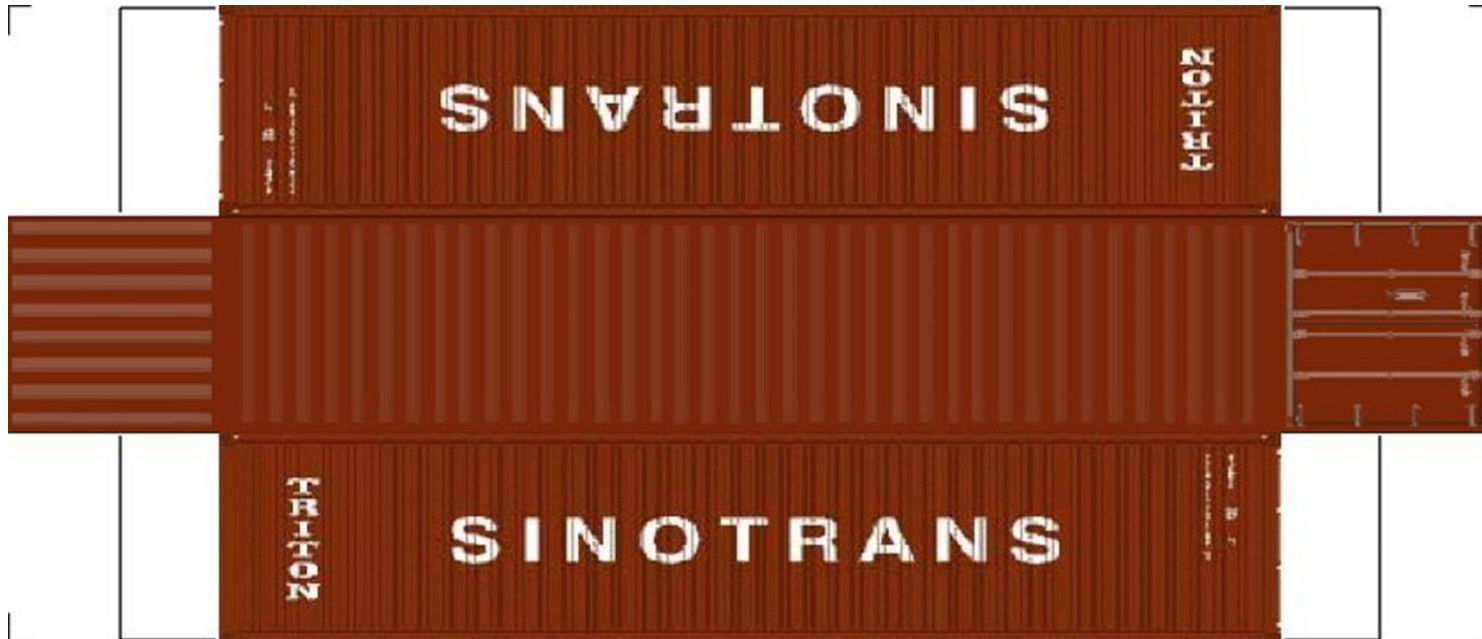

BUILD YOUR OWN

(HO SCALE) 40ft SHIPPING CONTAINERS

[View Instructional Video](#)

For the best results print on 110 lb printable card stock
and set your printer on high quality printing.

BUILD YOUR OWN (40ft SHIPPING CONTAINERS) HO SCALE