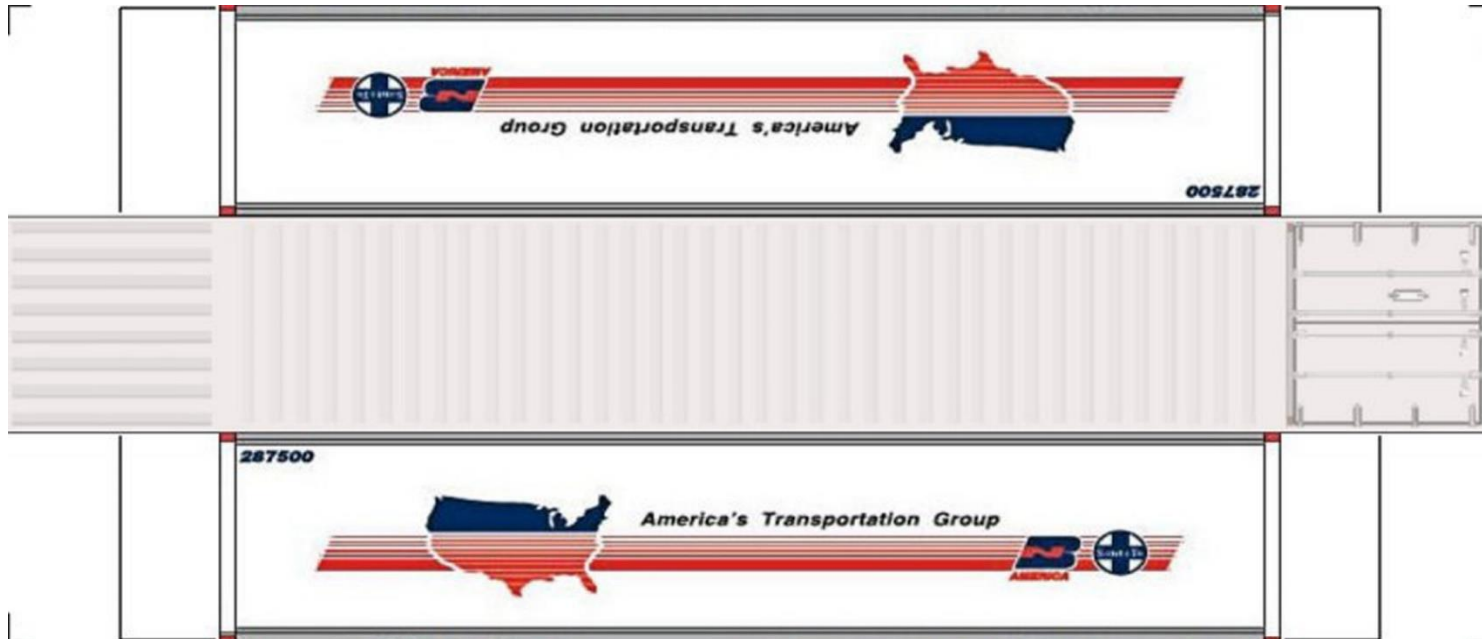

BUILD YOUR OWN

(HO SCALE) 40ft SHIPPING CONTAINERS

[View Instructional Video](#)

For the best results print on 110 lb printable card stock
and set your printer on high quality printing.

BUILD YOUR OWN (40ft SHIPPING CONTAINERS) HO SCALE

Drawn By
www.krafttrains.com