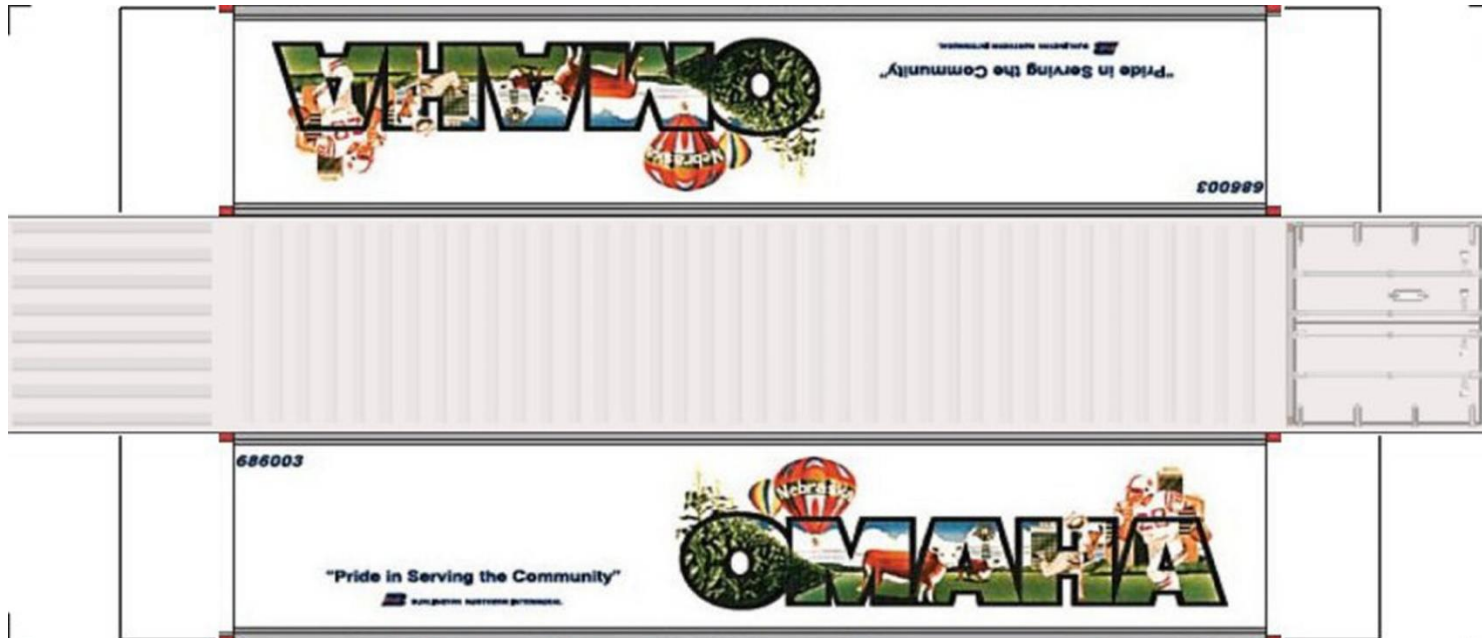

BUILD YOUR OWN

(HO SCALE) 40ft SHIPPING CONTAINERS

[View Instructional Video](#)

For the best results print on 110 lb printable card stock
and set your printer on high quality printing.

BUILD YOUR OWN (40ft SHIPPING CONTAINERS) HO SCALE

Drawn By
www.krafttrains.com