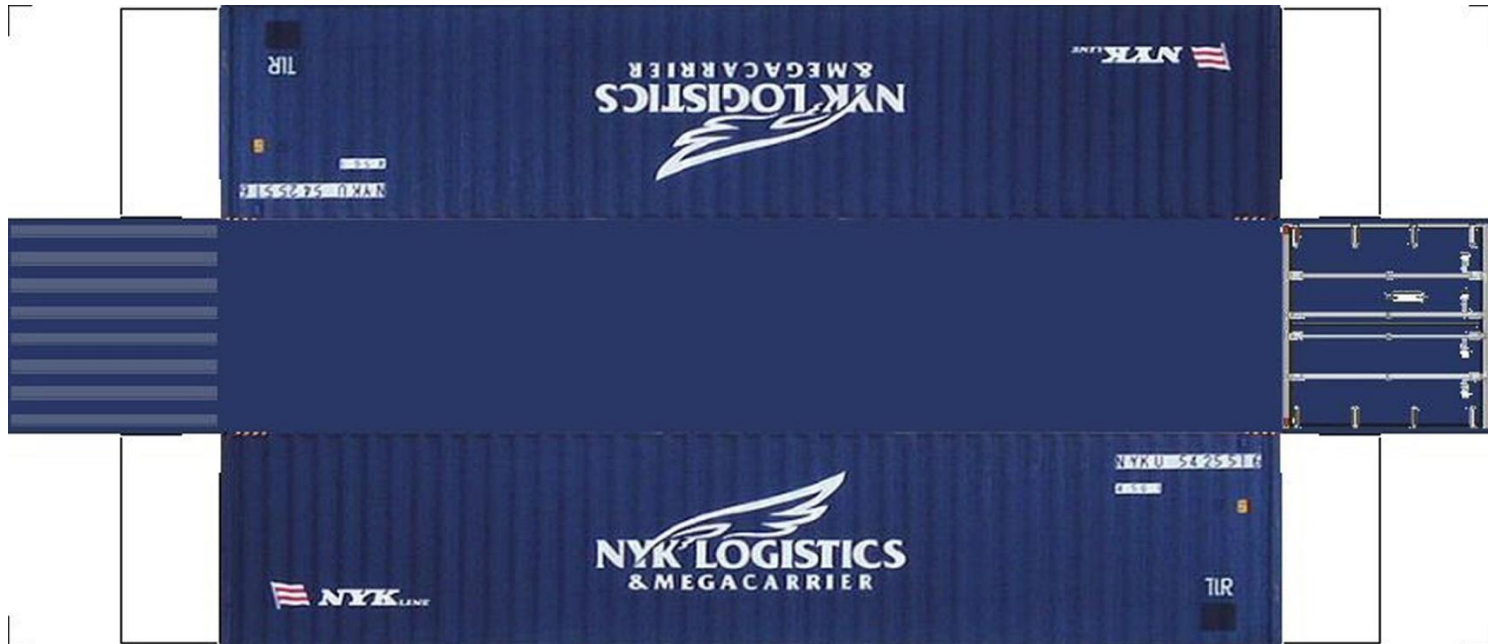

## (HO SCALE) 40ft SHIPPING CONTAINERS

[View Instructional Video](#)

For the best results print on 110 lb printable card stock  
and set your printer on high quality printing.

**BUILD YOUR OWN ( 40ft SHIPPING CONTAINERS ) HO SCALE**