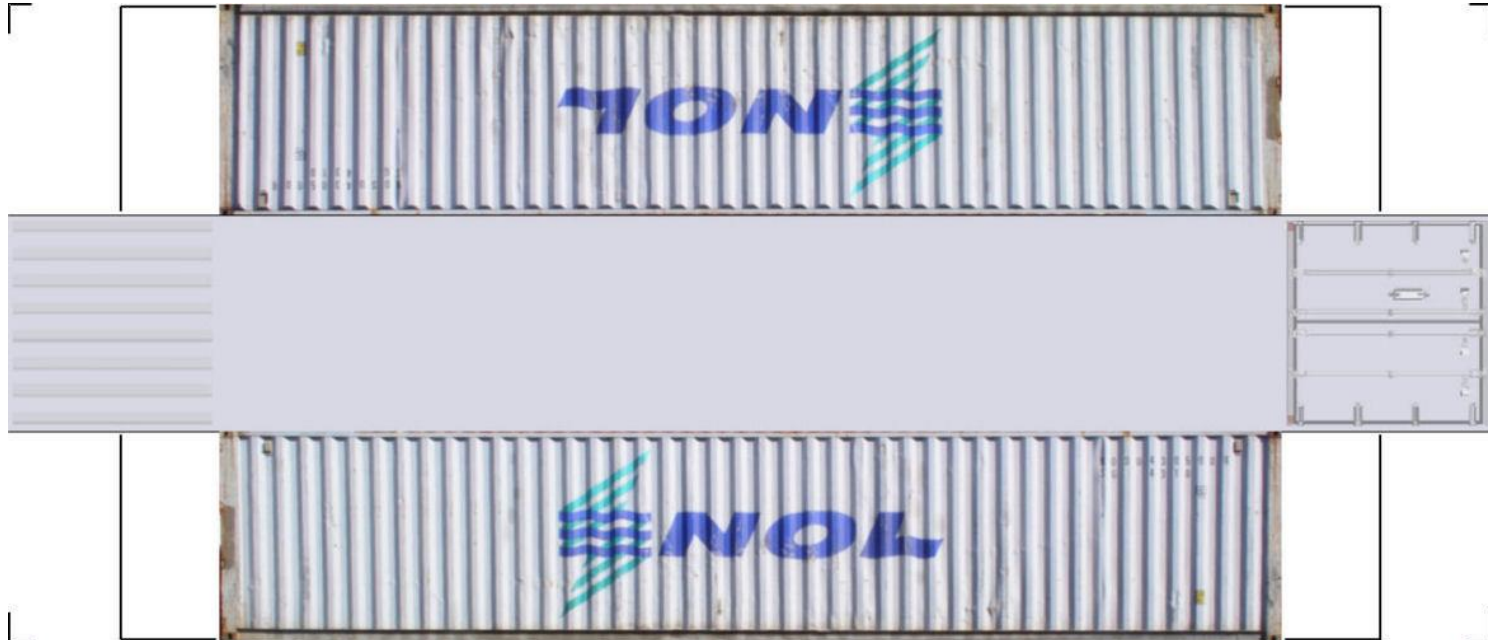

BUILD YOUR OWN

(HO SCALE) 40ft SHIPPING CONTAINERS

[View Instructional Video](#)

For the best results print on 110 lb printable card stock
and set your printer on high quality printing.

BUILD YOUR OWN (40ft SHIPPING CONTAINERS) HO SCALE

Drawn By
www.krafttrains.com