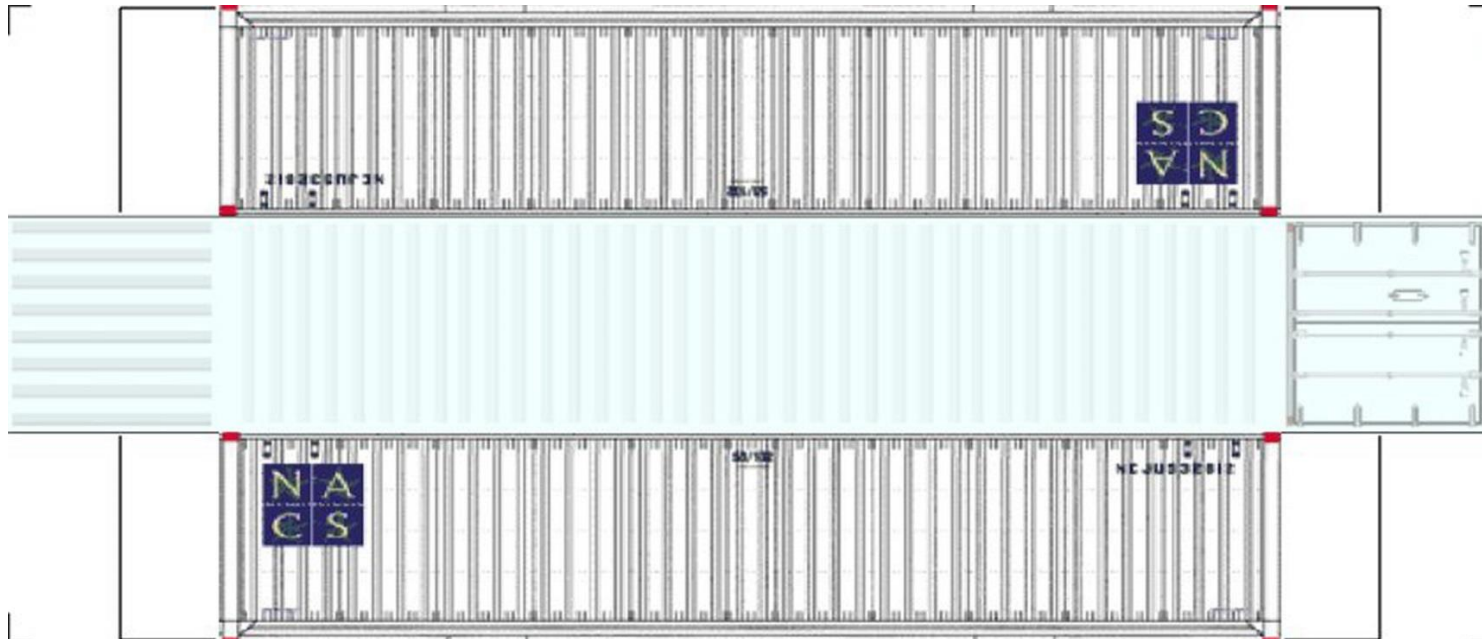

BUILD YOUR OWN

(HO SCALE) 40ft SHIPPING CONTAINERS

[View Instructional Video](#)

For the best results print on 110 lb printable card stock
and set your printer on high quality printing.

BUILD YOUR OWN (40ft SHIPPING CONTAINERS) HO SCALE

Drawn By
www.krafttrains.com