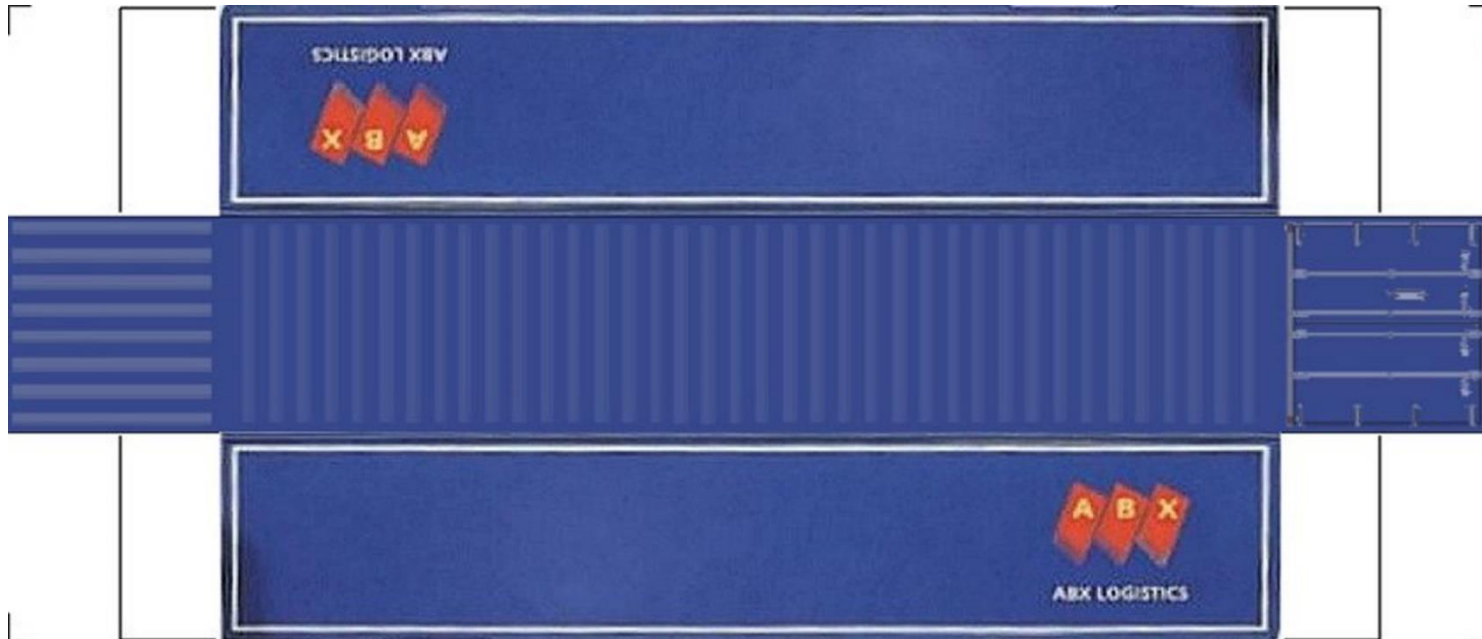

BUILD YOUR OWN

(HO SCALE) 40ft SHIPPING CONTAINERS

[View Instructional Video](#)

For the best results print on 110 lb printable card stock
and set your printer on high quality printing.

BUILD YOUR OWN (40ft SHIPPING CONTAINERS) HO SCALE

Drawn By
www.krafttrains.com