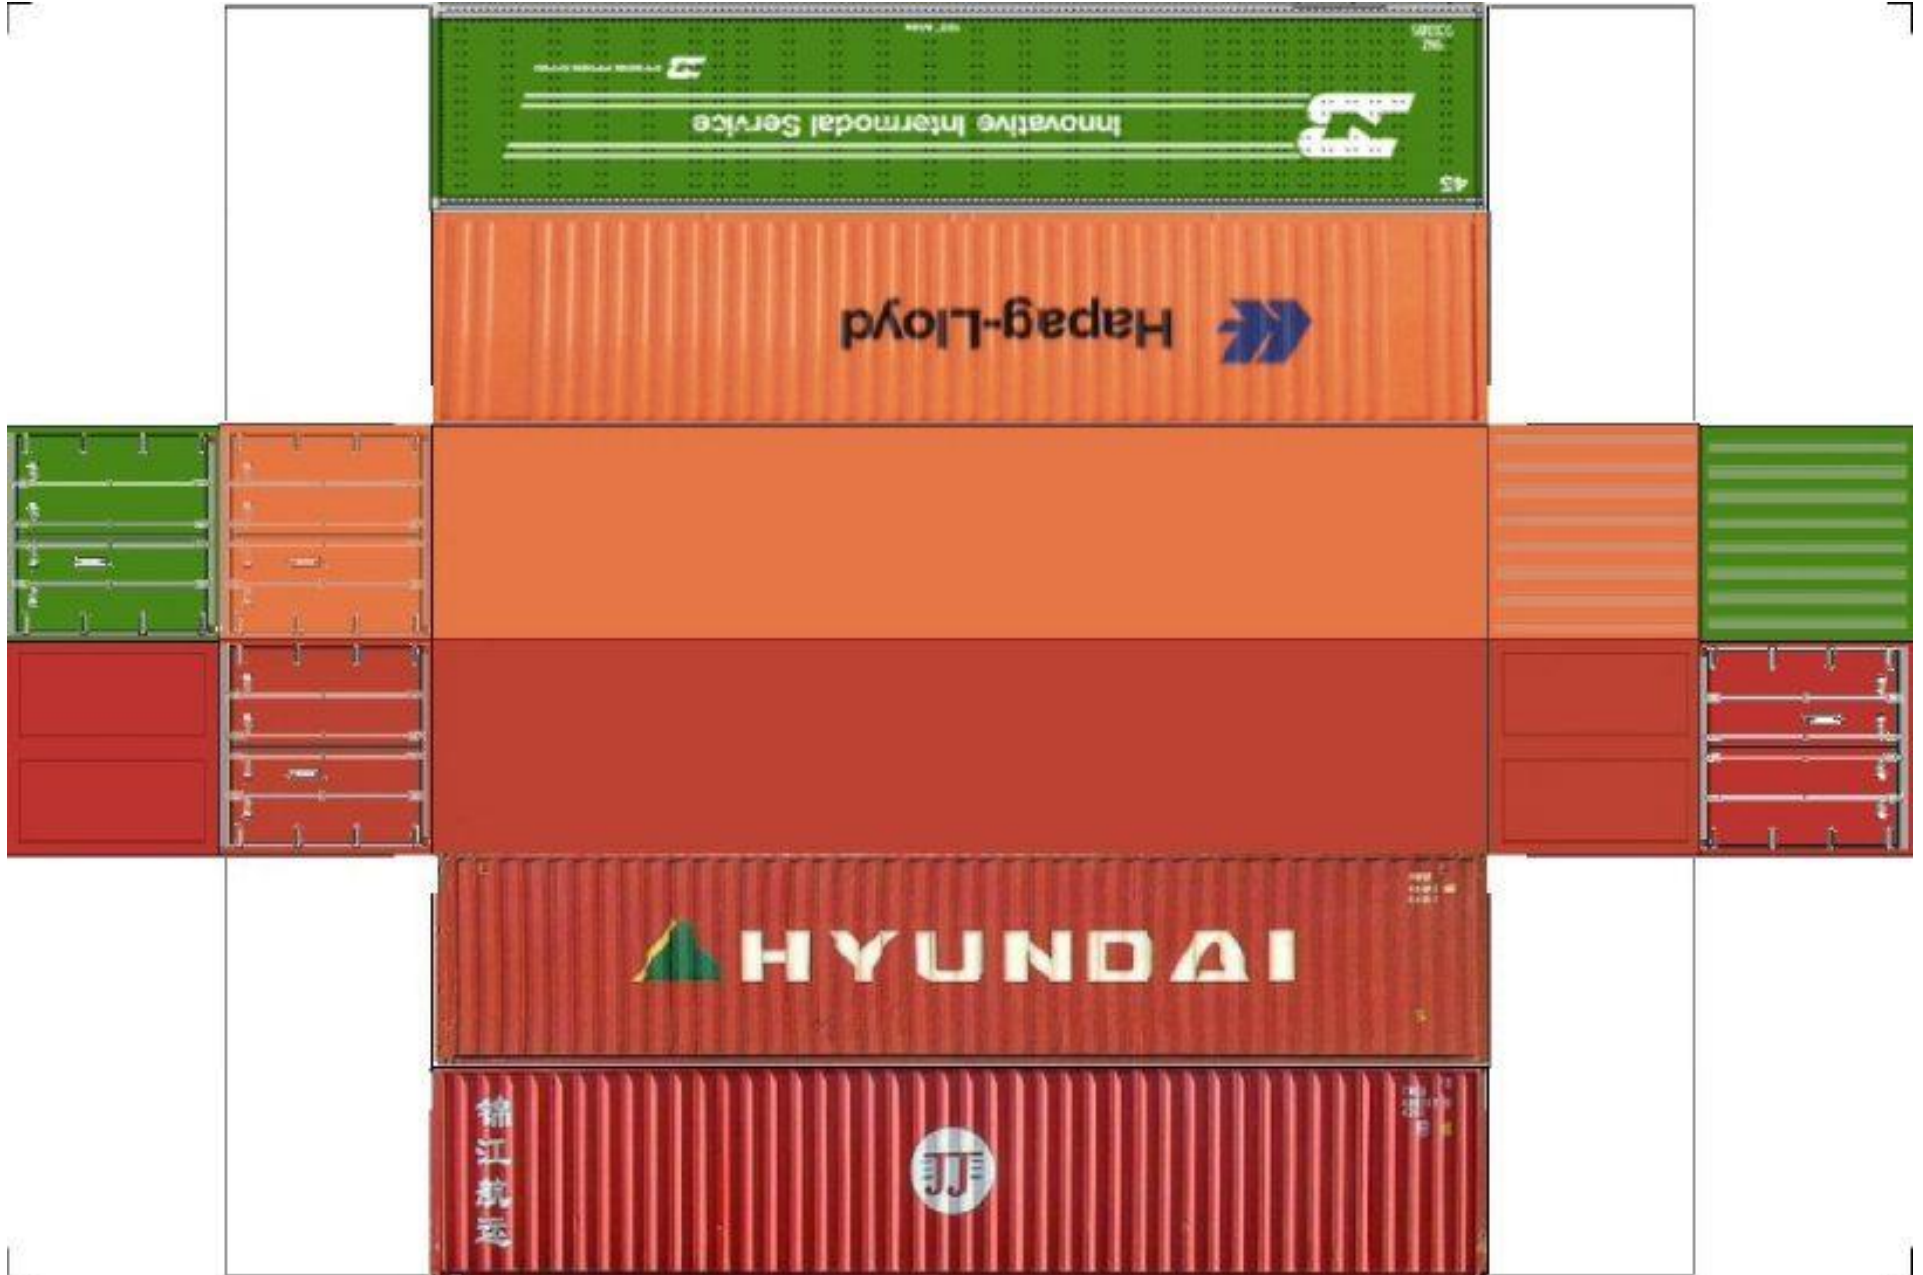

BUILD YOUR OWN (HO SCALE) 40ft STACK SHIPPING CONTAINERS 4 in 1

For the best results print on 110 lb printable card stock and set your printer on high quality printing.

BUILD YOUR OWN (40ft STACK SHIPPING CONTAINERS 4 in 1) HO SCALE