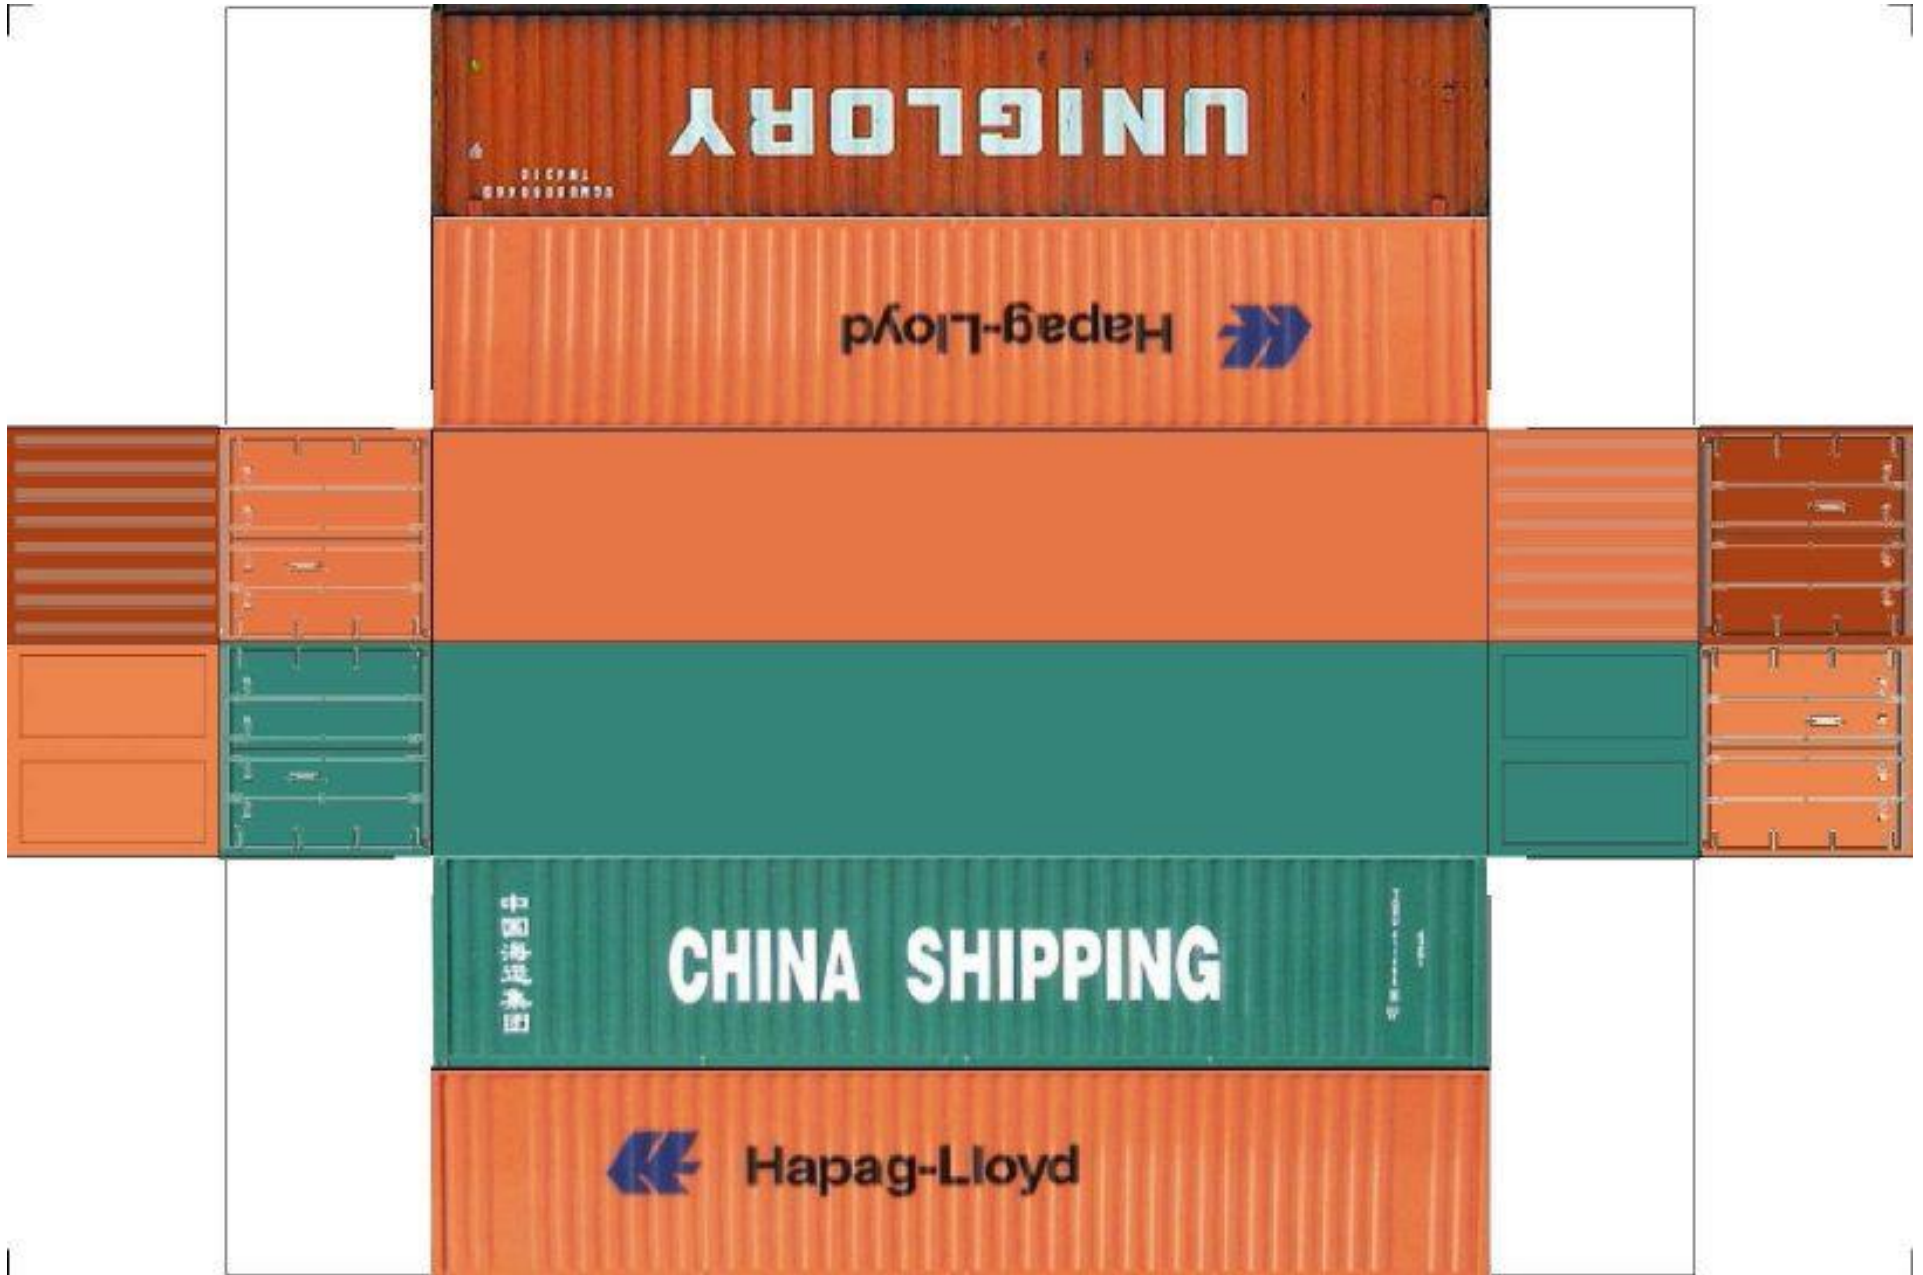

BUILD YOUR OWN (HO SCALE) 40ft STACK SHIPPING CONTAINERS 4 in 1

For the best results print on 110 lb printable card stock and set your printer on high quality printing.

BUILD YOUR OWN (40ft STACK SHIPPING CONTAINERS 4 in 1) HO SCALE