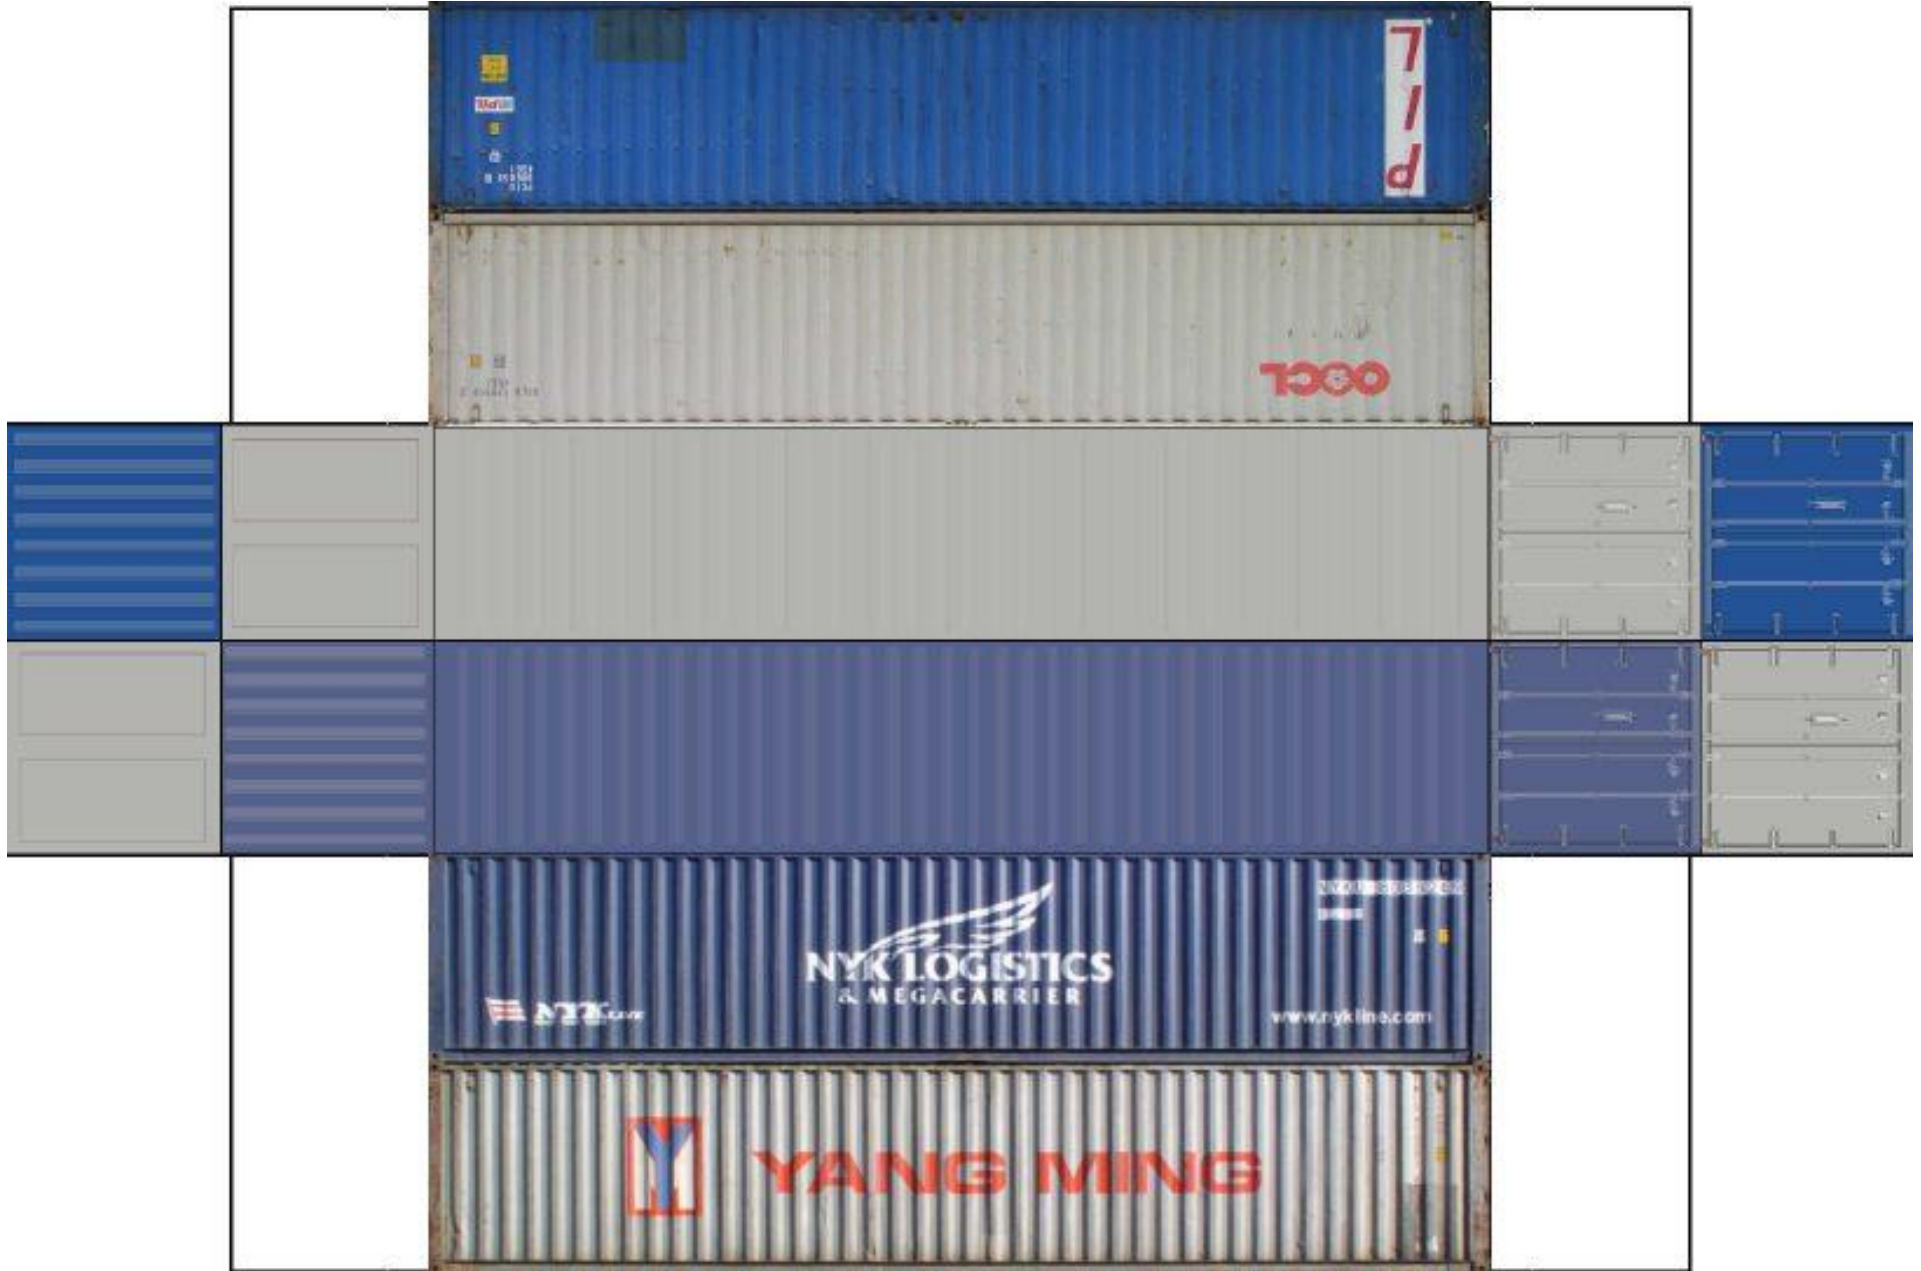

# BUILD YOUR OWN ( HO SCALE ) 40ft STACK SHIPPING CONTAINERS 4 in 1

For the best results print on 110 lb printable card stock and set your printer on high quality printing.

BUILD YOUR OWN ( 40ft STACK SHIPPING CONTAINERS 4 in 1 ) HO SCALE