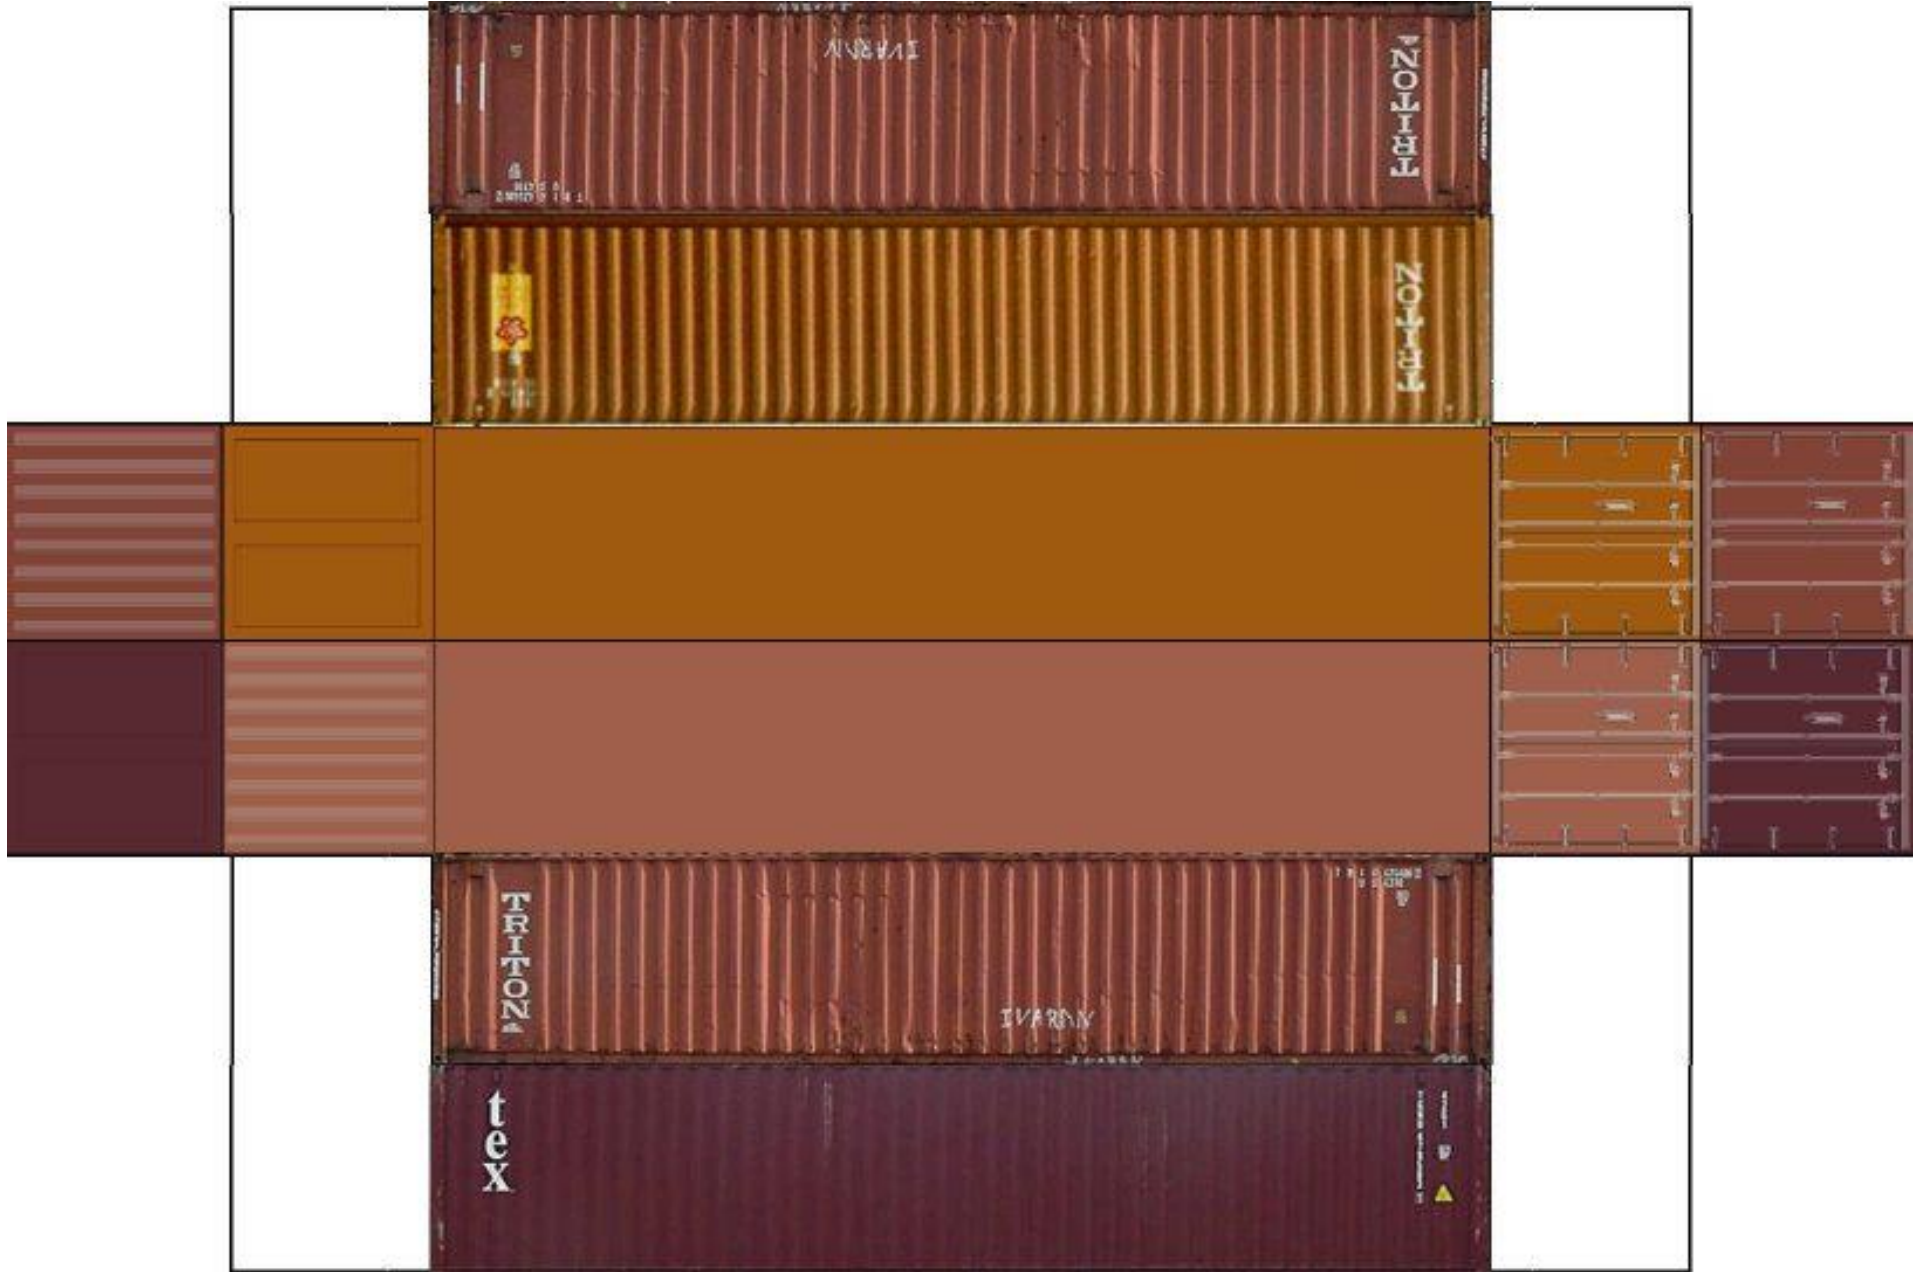

# BUILD YOUR OWN ( HO SCALE ) 40ft STACK SHIPPING CONTAINERS 4 in 1

For the best results print on 110 lb printable card stock and set your printer on high quality printing.

BUILD YOUR OWN ( 40ft STACK SHIPPING CONTAINERS 4 in 1 ) HO SCALE