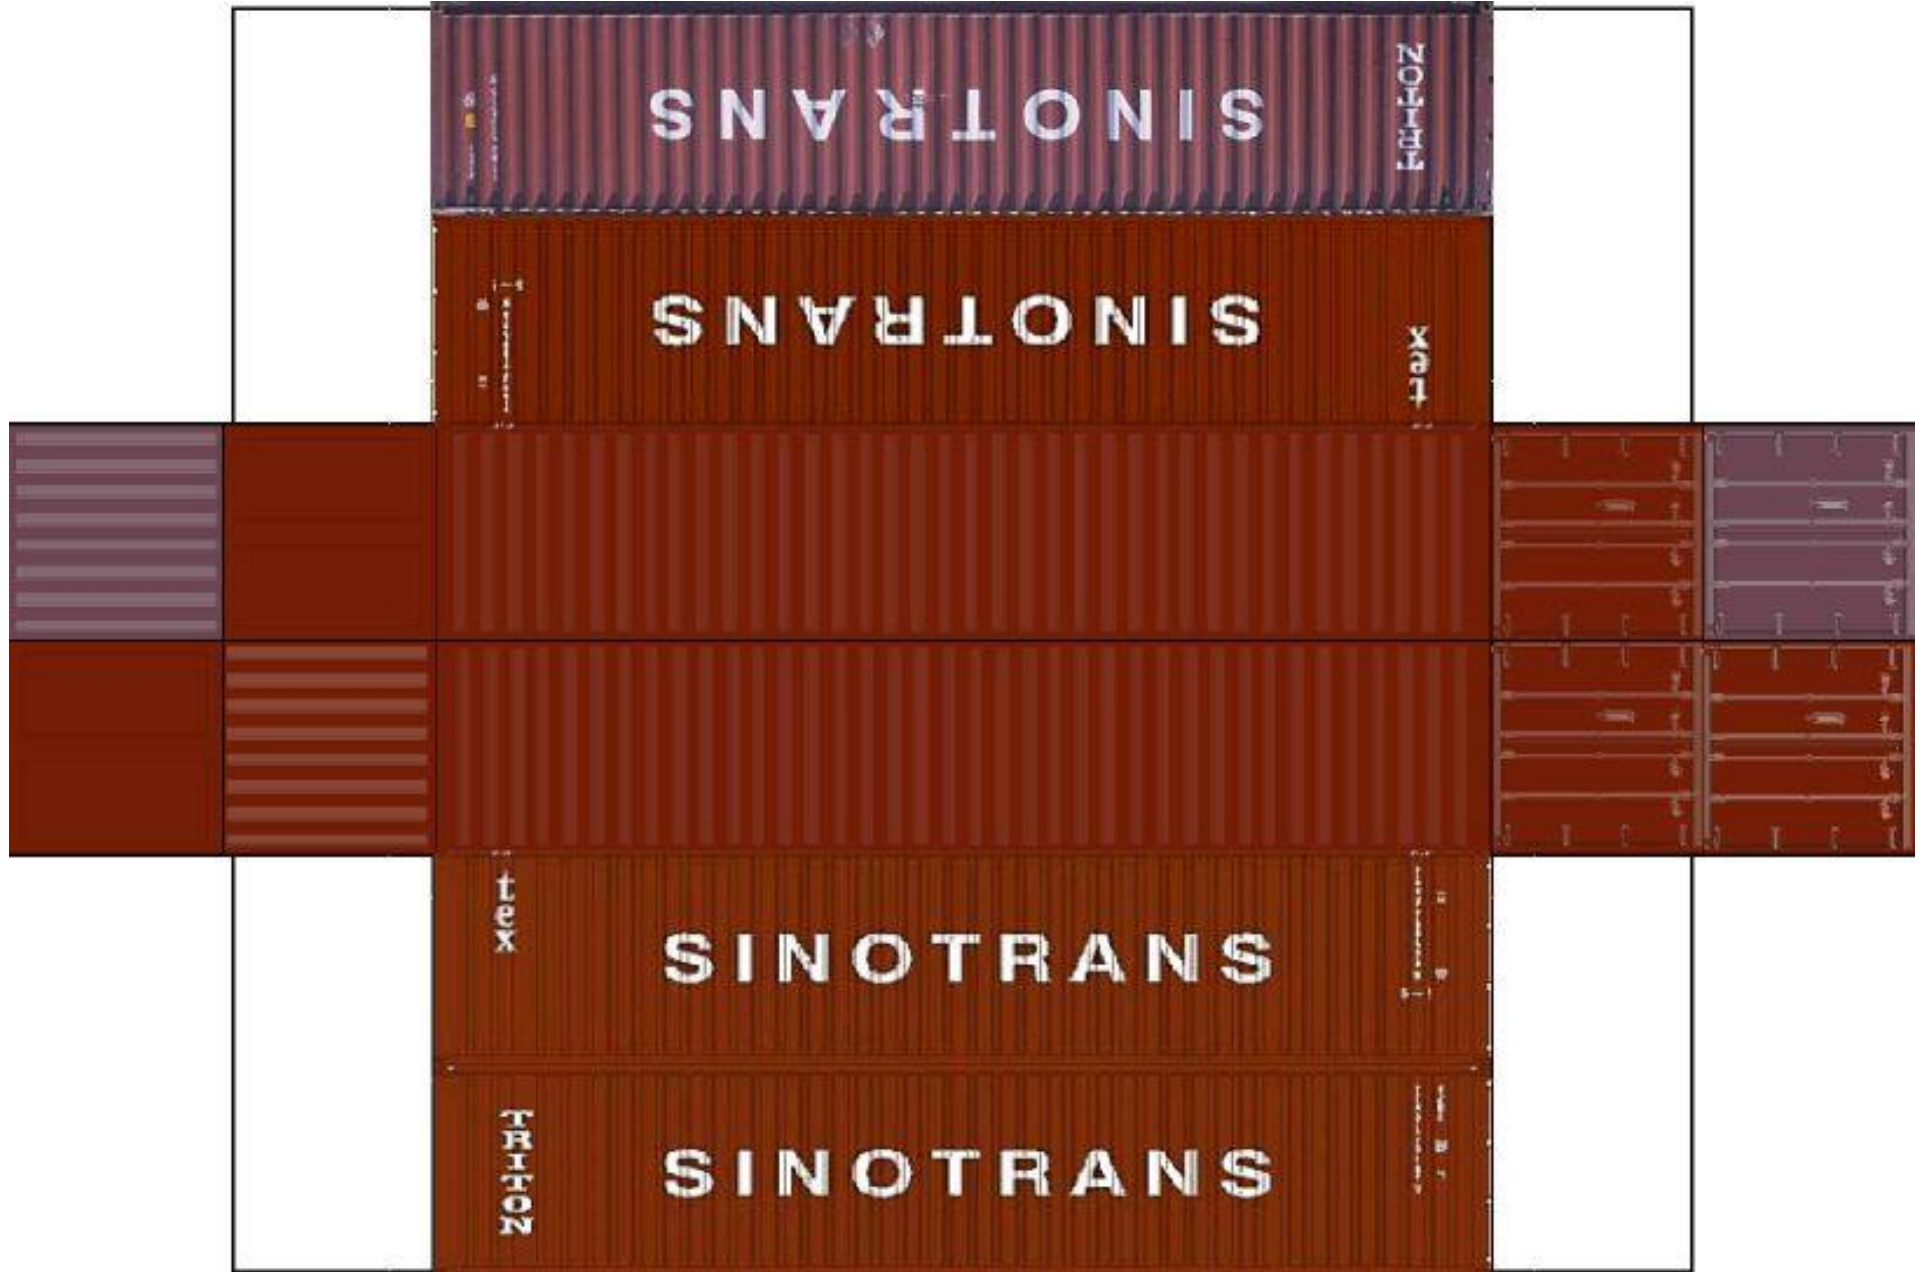

BUILD YOUR OWN (HO SCALE) 40ft STACK SHIPPING CONTAINERS 4 in 1

For the best results print on 110 lb printable card stock and set your printer on high quality printing.

BUILD YOUR OWN (40ft STACK SHIPPING CONTAINERS 4 in 1) HO SCALE