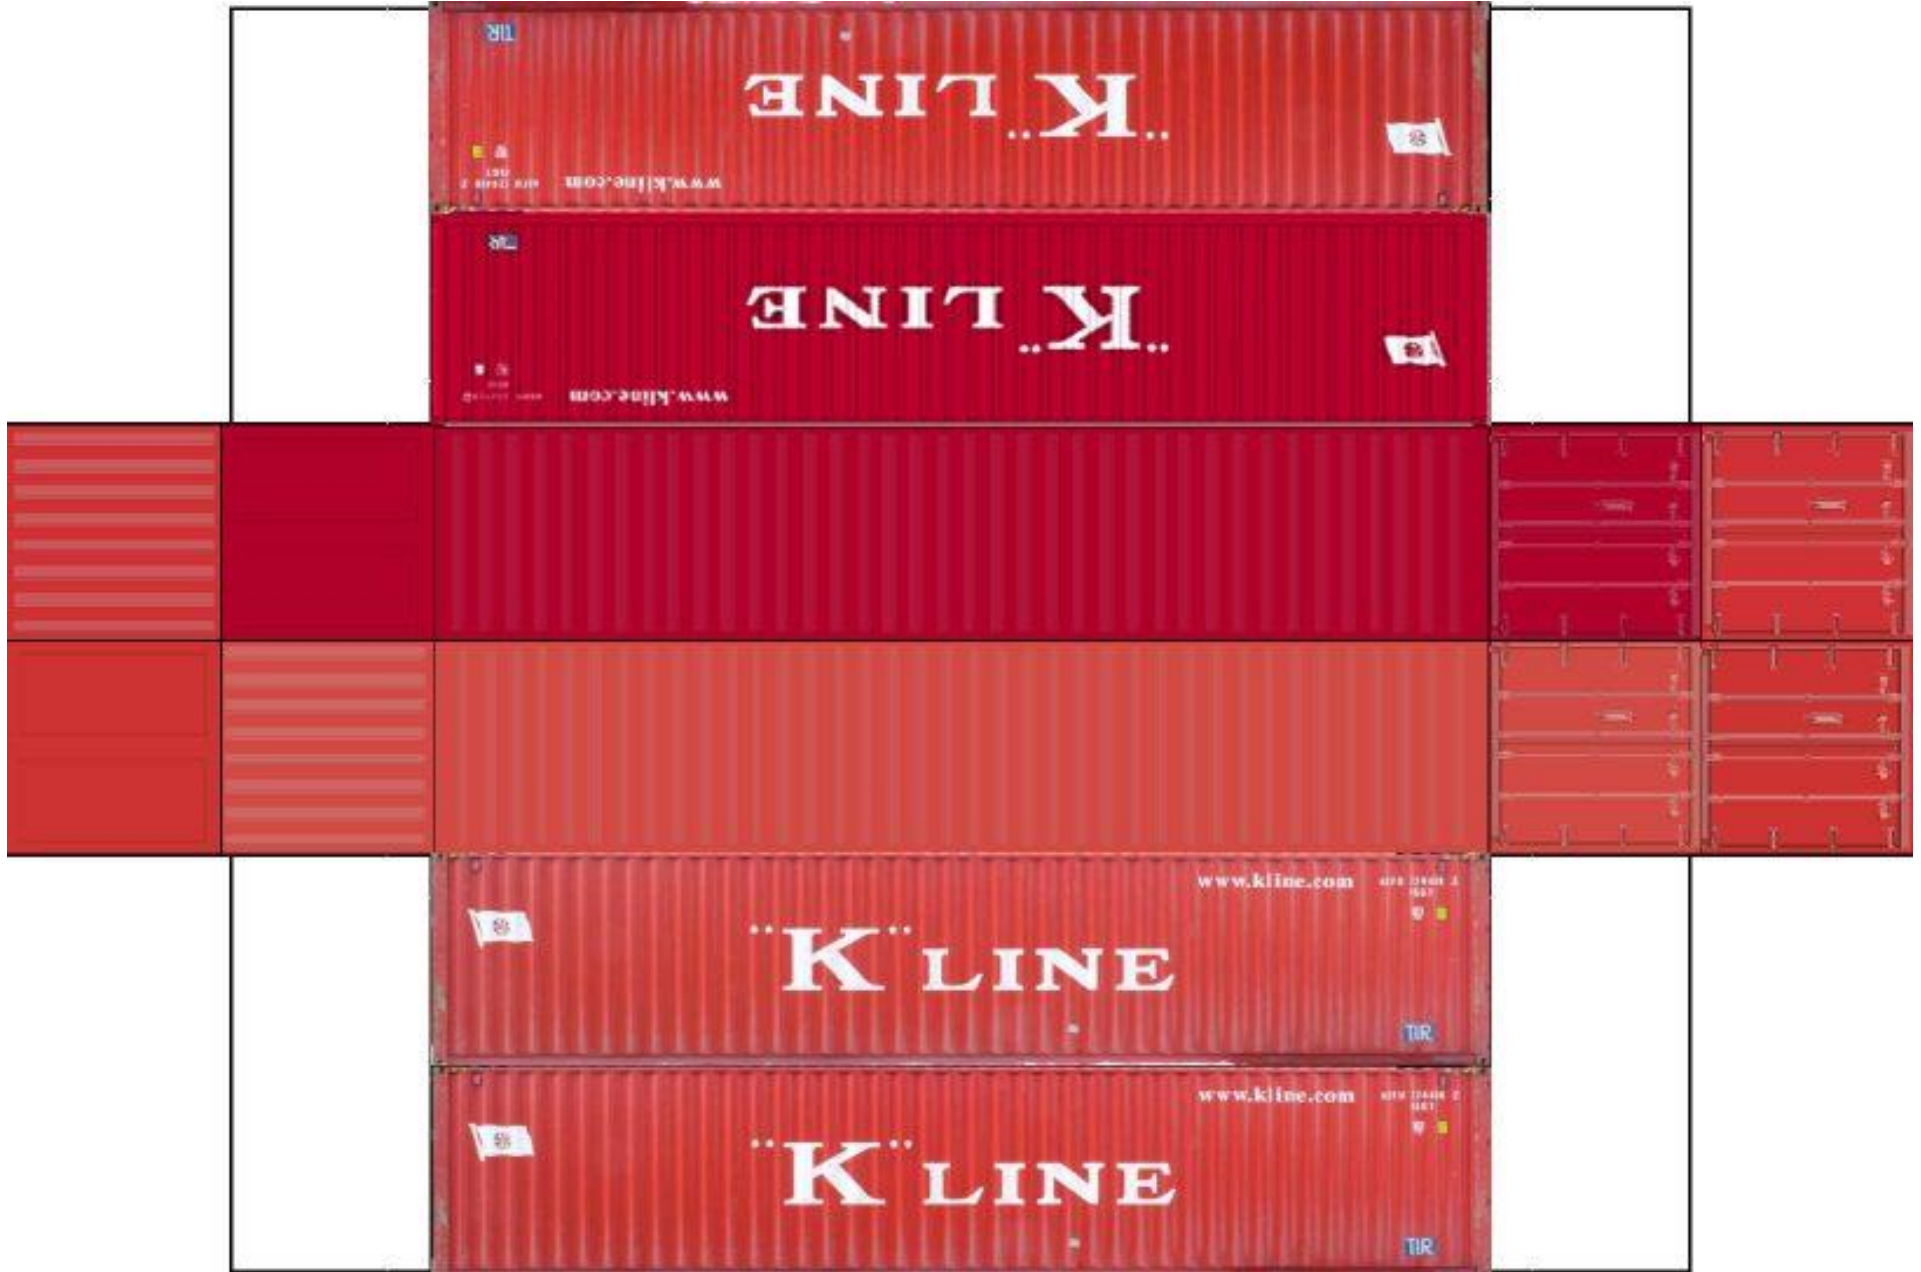

BUILD YOUR OWN (HO SCALE) 40ft STACK SHIPPING CONTAINERS 4 in 1

For the best results print on 110 lb printable card stock and set your printer on high quality printing.

BUILD YOUR OWN (40ft STACK SHIPPING CONTAINERS 4 in 1) HO SCALE