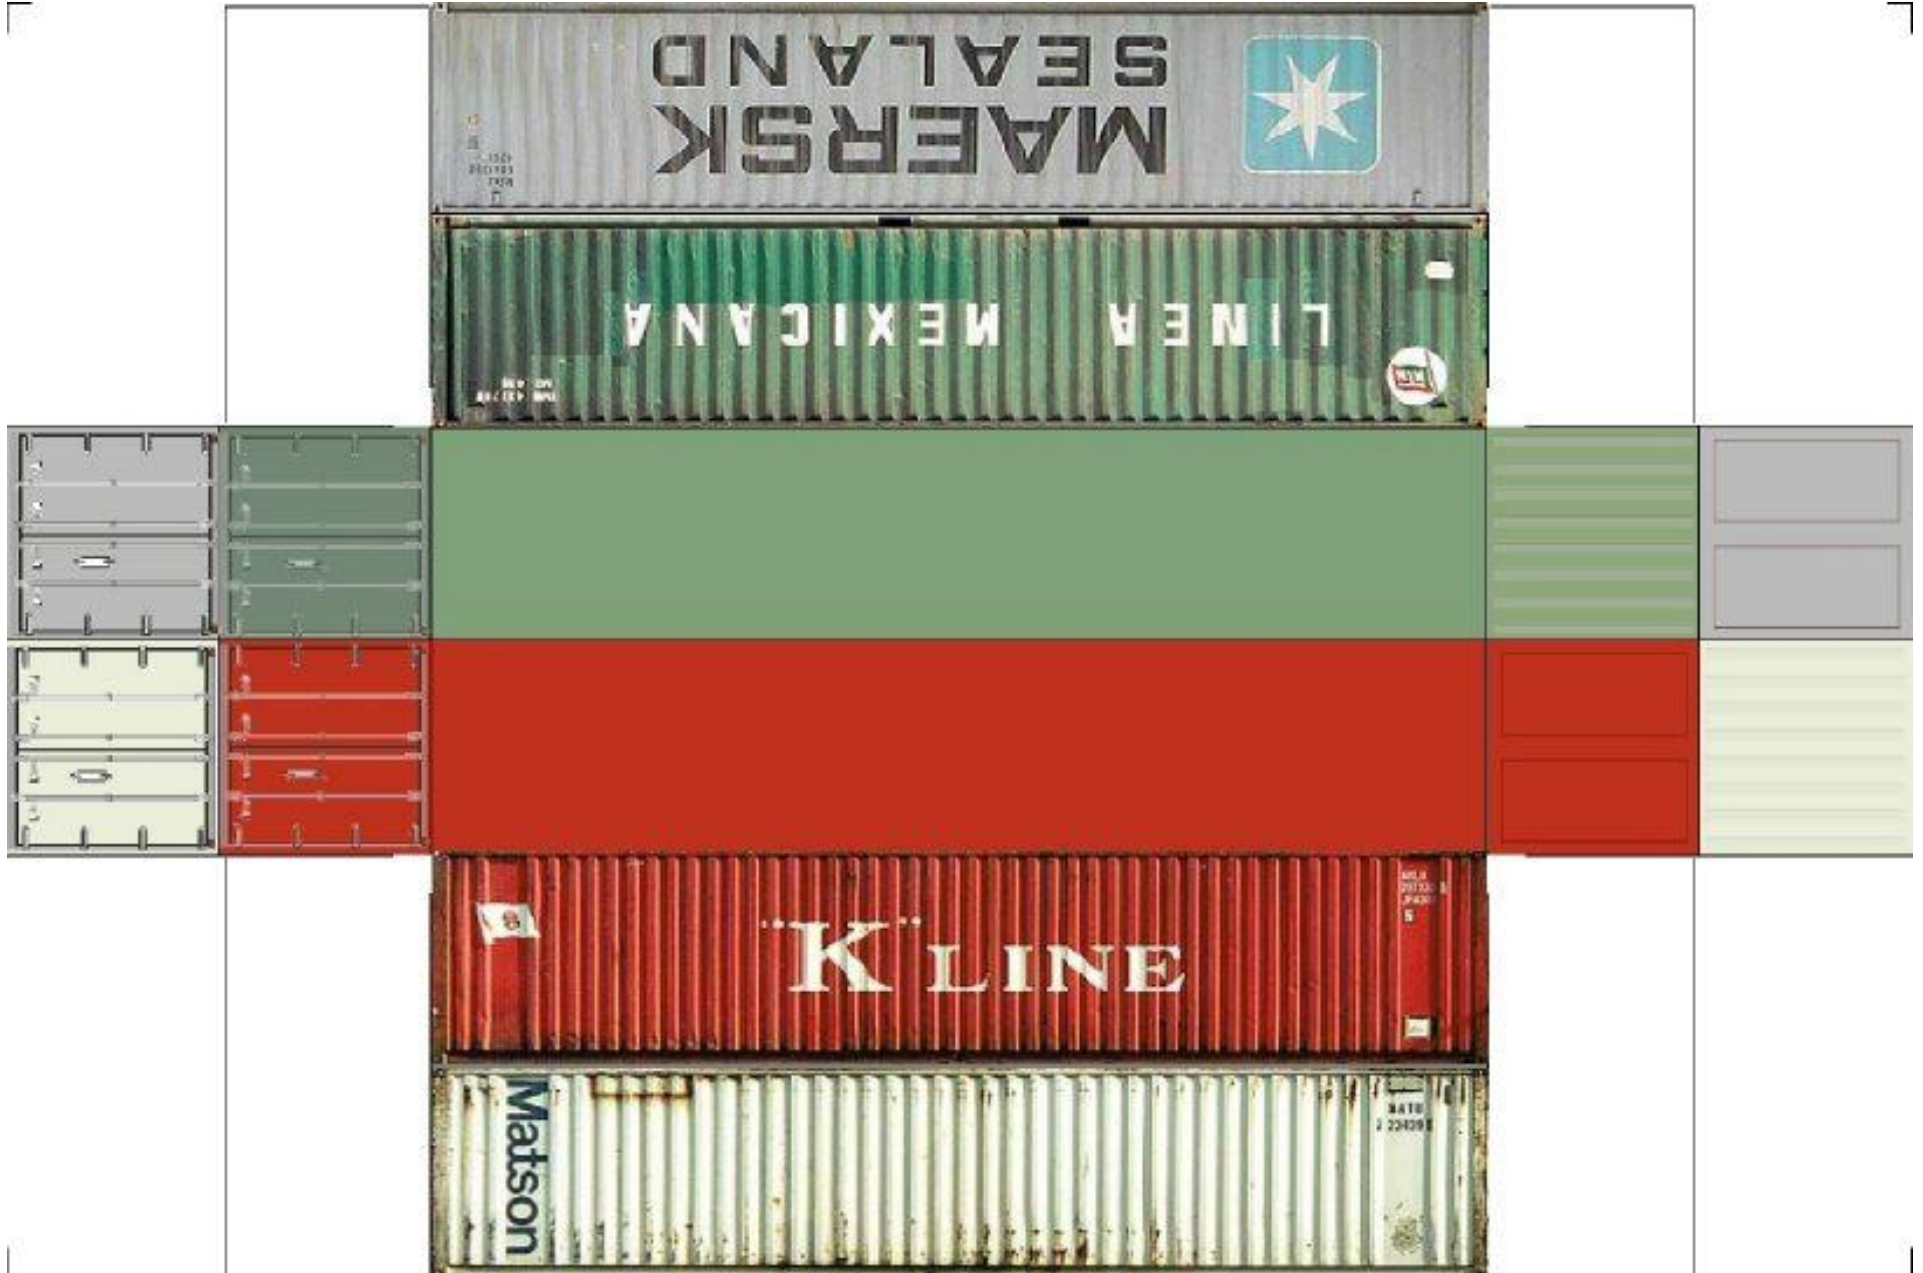

BUILD YOUR OWN (HO SCALE) 40ft STACK SHIPPING CONTAINERS 4 in 1

For the best results print on 110 lb printable card stock and set your printer on high quality printing.

BUILD YOUR OWN (40ft STACK SHIPPING CONTAINERS 4 in 1) HO SCALE

Drawn By
www.krafttrains.com

[View Instructional Video](#)