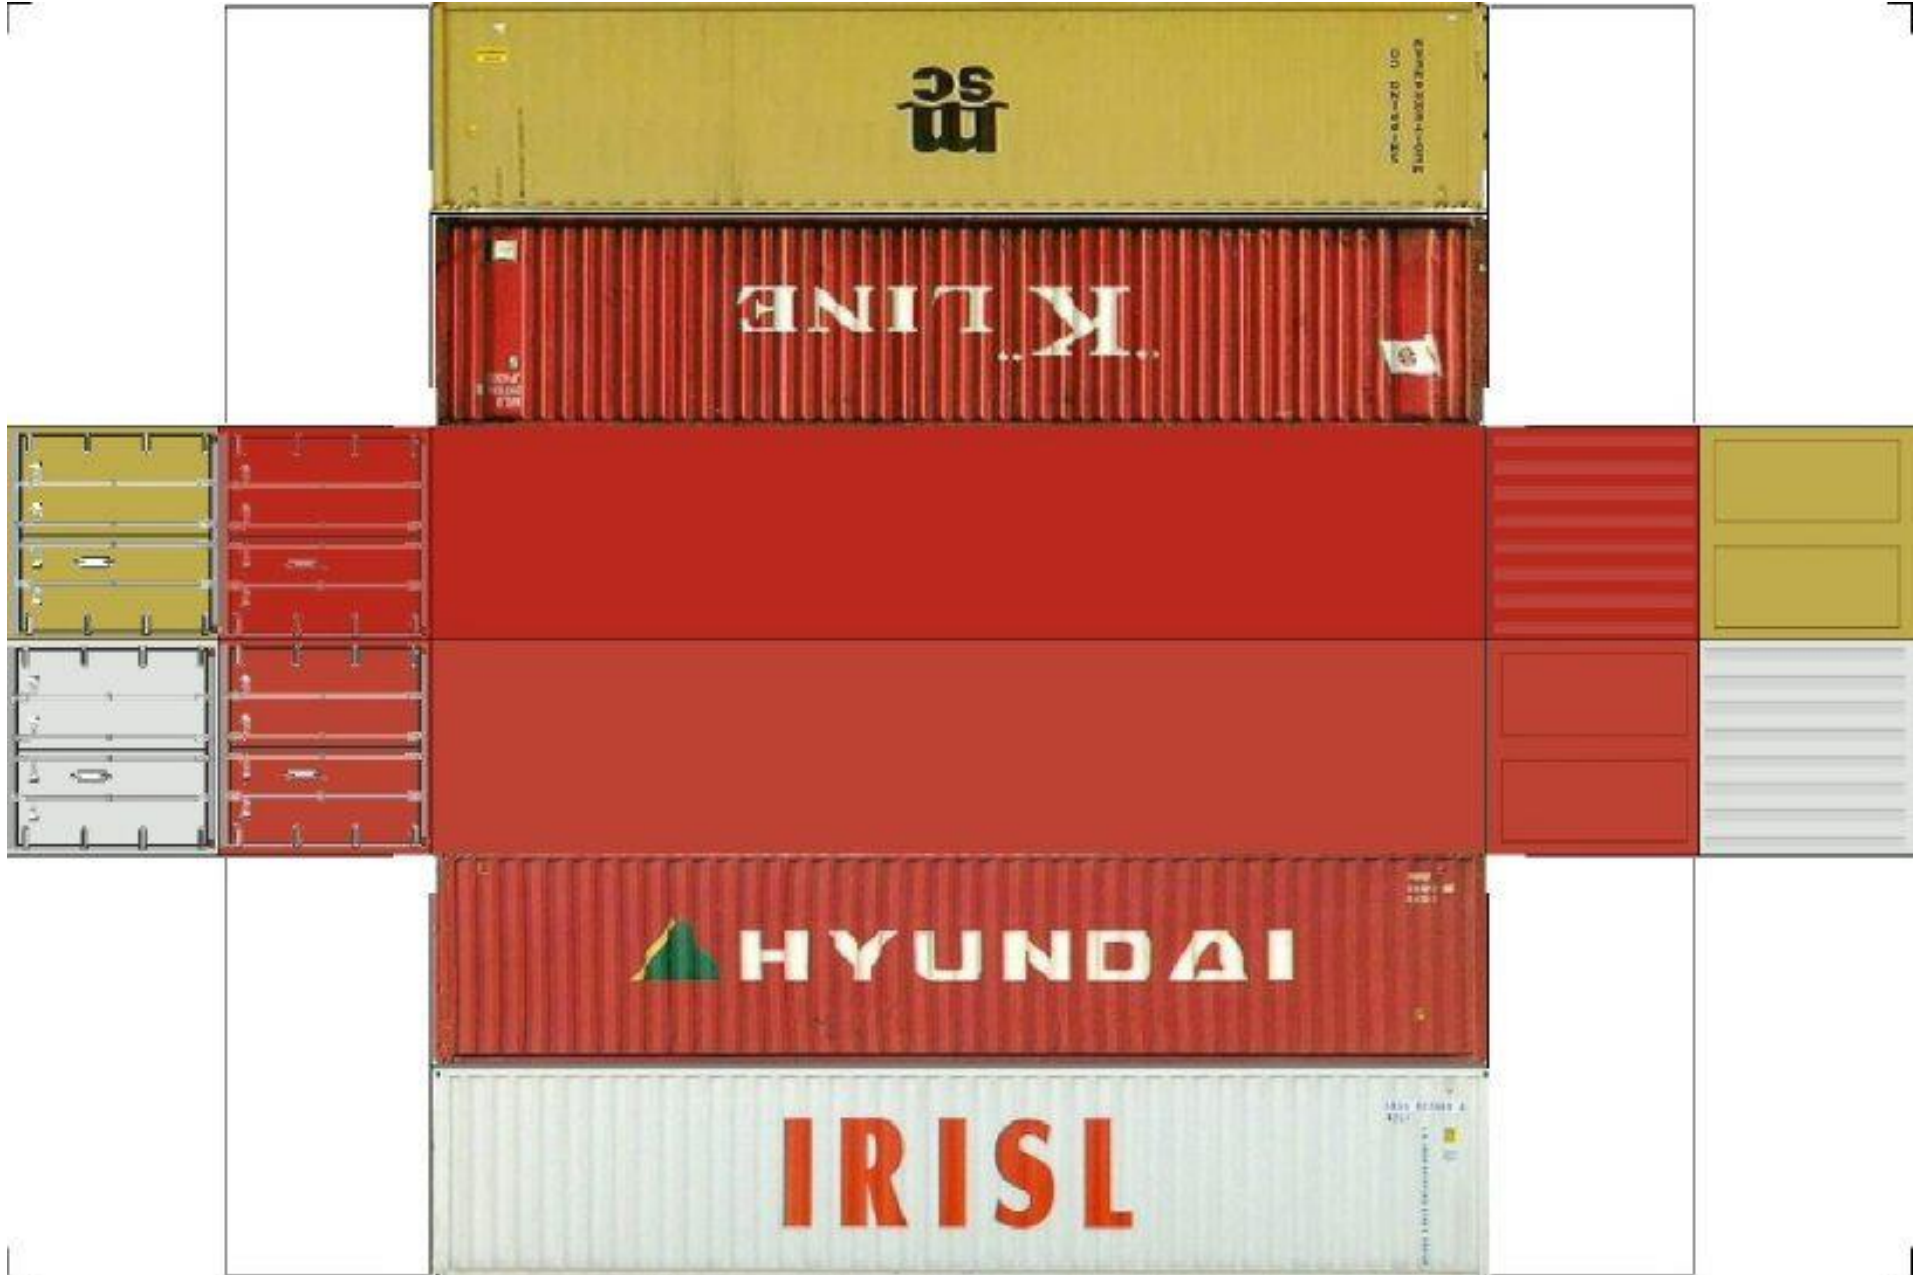

BUILD YOUR OWN (HO SCALE) 40ft STACK SHIPPING CONTAINERS 4 in 1

For the best results print on 110 lb printable card stock and set your printer on high quality printing.

BUILD YOUR OWN (40ft STACK SHIPPING CONTAINERS 4 in 1) HO SCALE