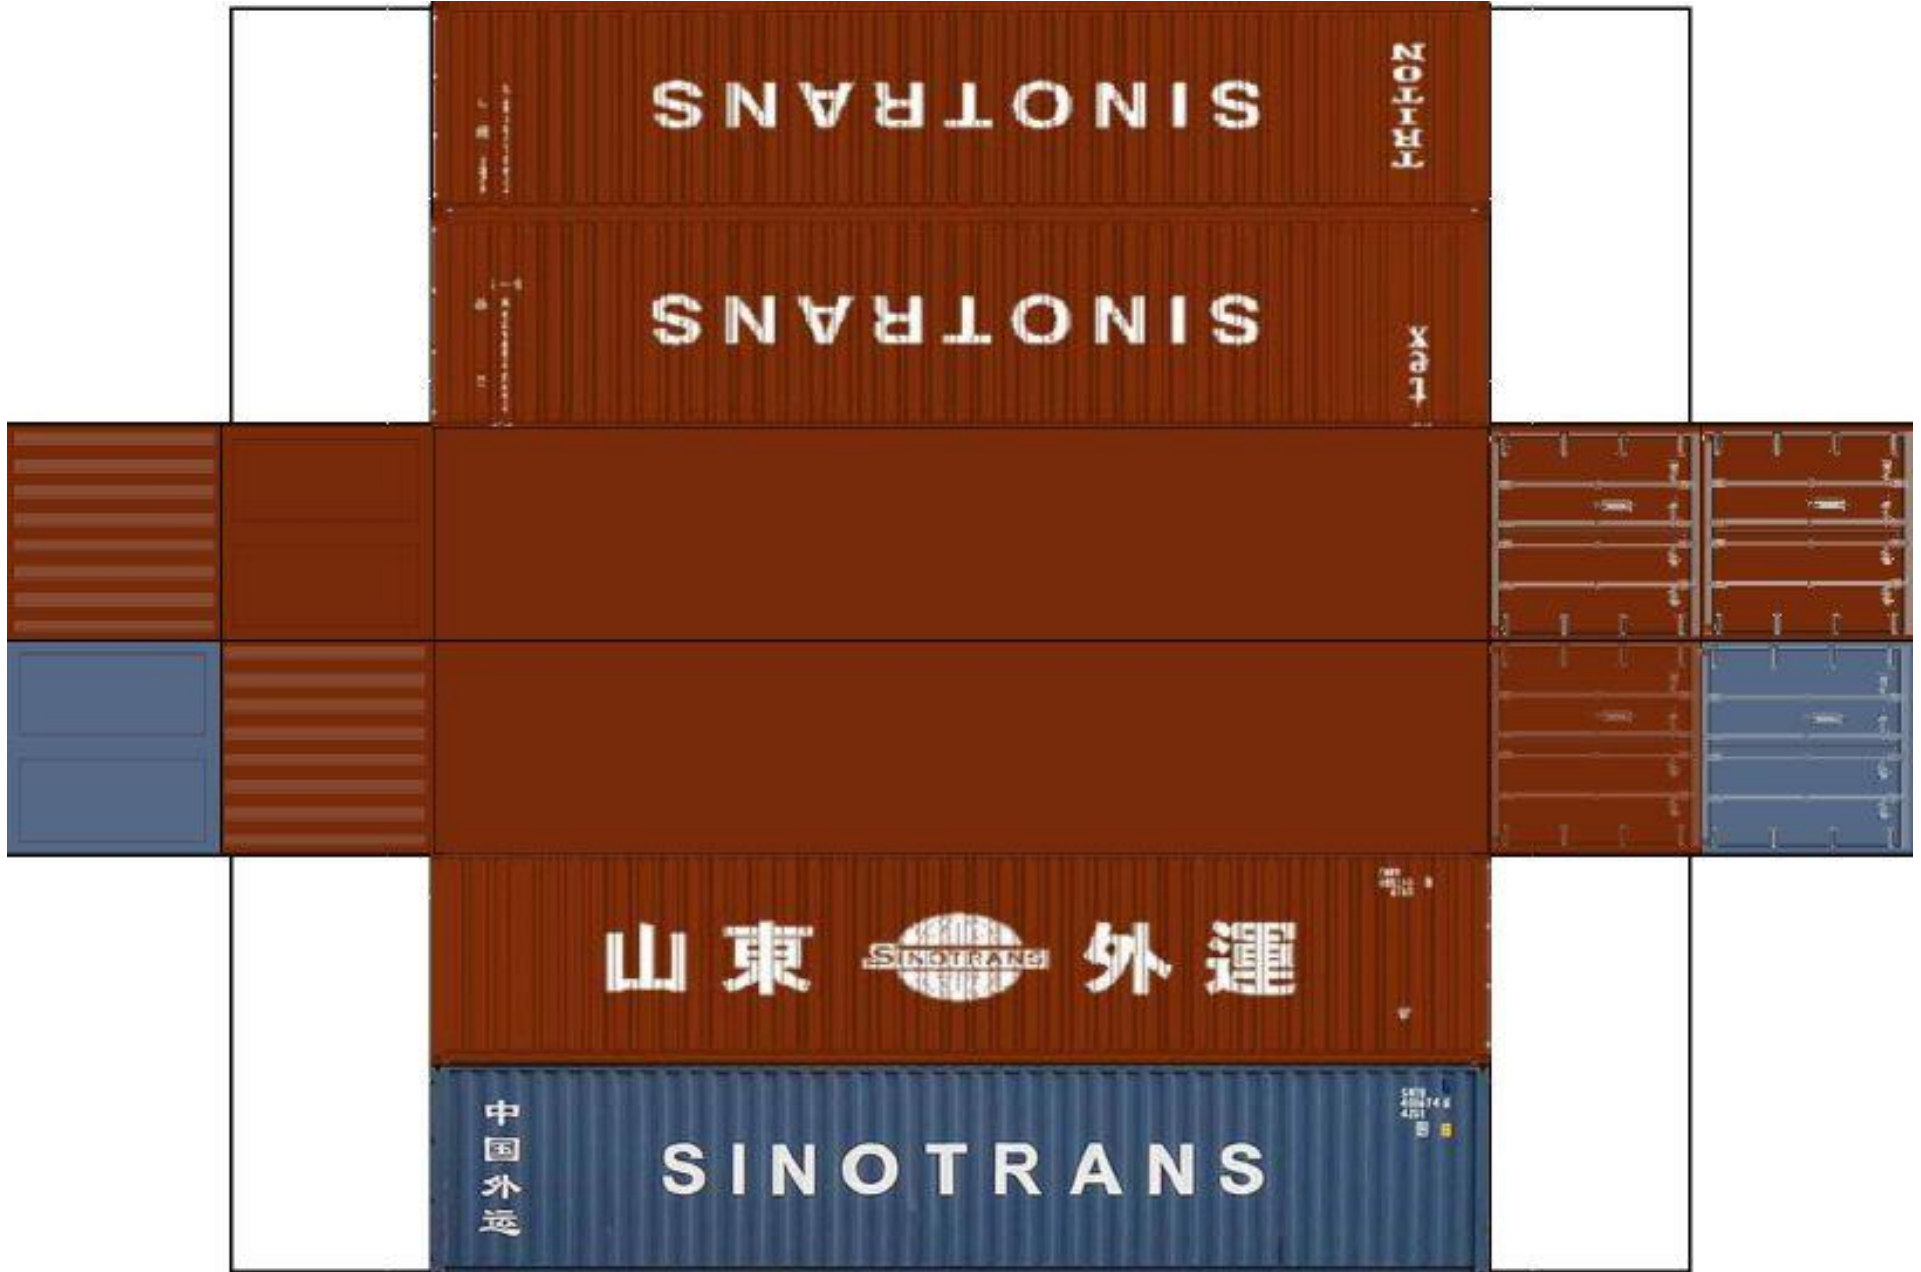

BUILD YOUR OWN (HO SCALE) 40ft STACK SHIPPING CONTAINERS 4 in 1

For the best results print on 110 lb printable card stock and set your printer on high quality printing.

BUILD YOUR OWN (40ft STACK SHIPPING CONTAINERS 4 in 1) HO SCALE