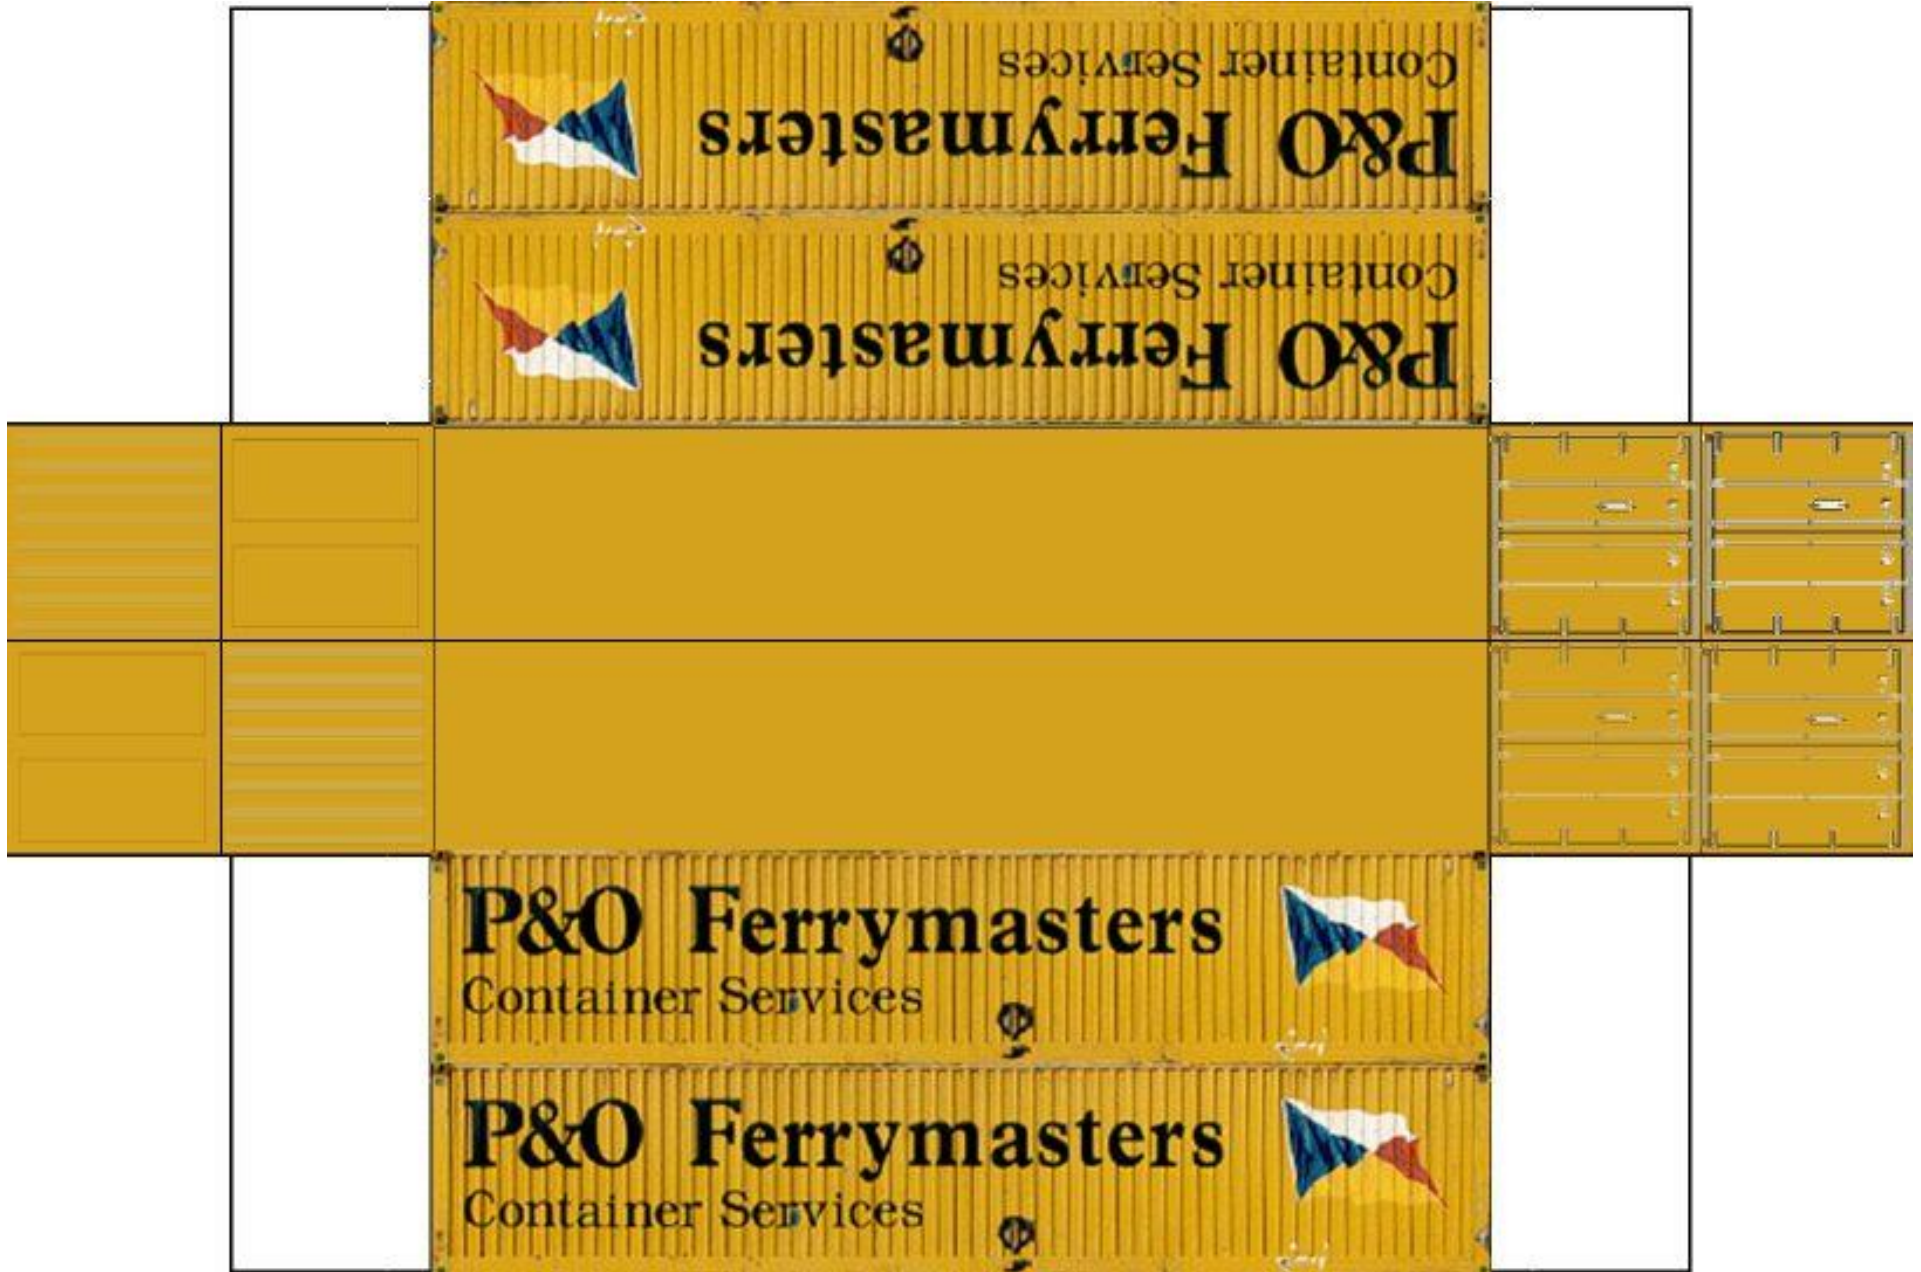

BUILD YOUR OWN (HO SCALE) 40ft STACK SHIPPING CONTAINERS 4 in 1

For the best results print on 110 lb printable card stock and set your printer on high quality printing.

BUILD YOUR OWN (40ft STACK SHIPPING CONTAINERS 4 in 1) HO SCALE

Drawn By
www.krafttrains.com

[View Instructional Video](#)