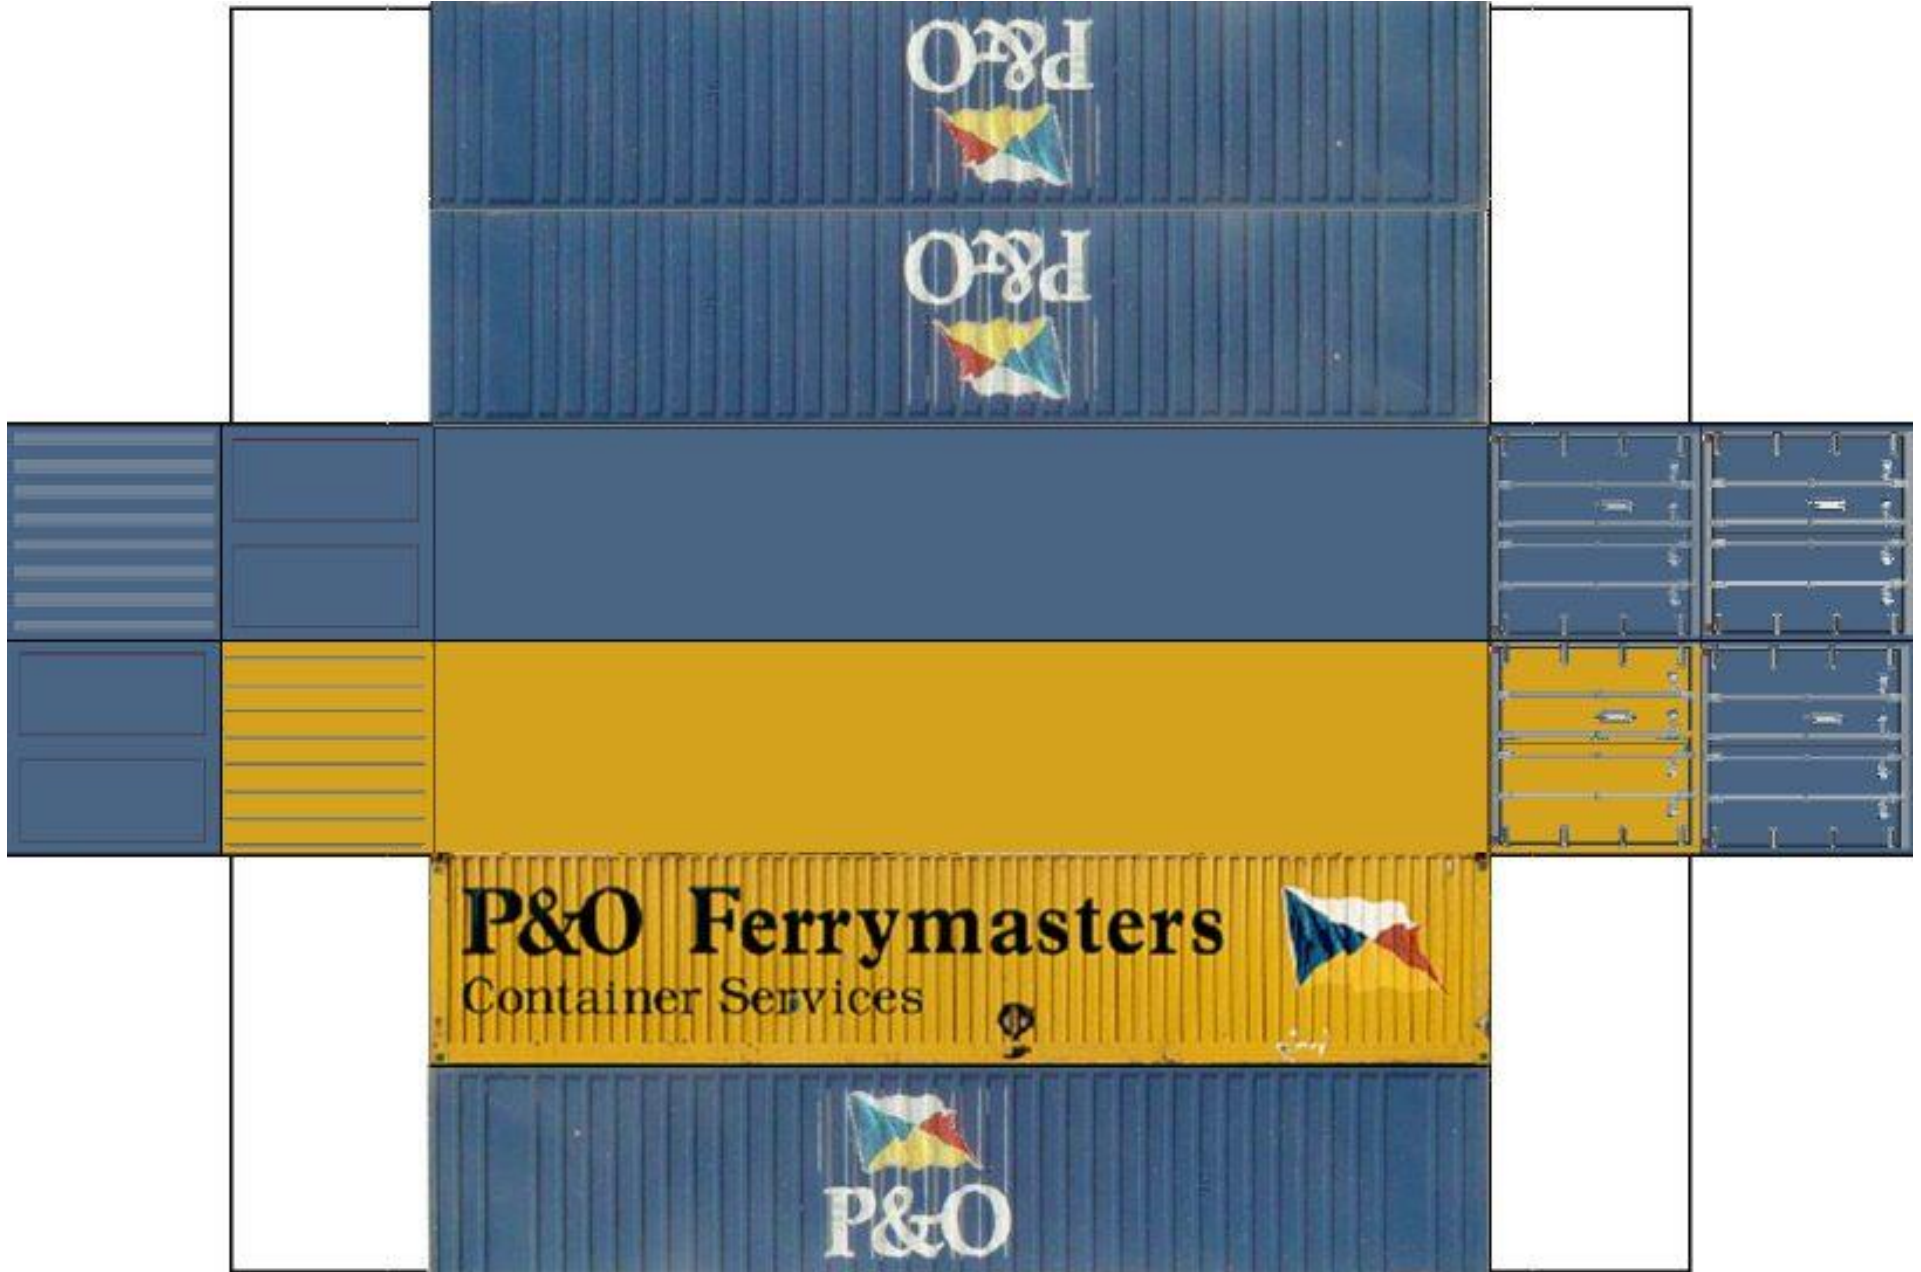

BUILD YOUR OWN (HO SCALE) 40ft STACK SHIPPING CONTAINERS 4 in 1

For the best results print on 110 lb printable card stock and set your printer on high quality printing.

BUILD YOUR OWN (40ft STACK SHIPPING CONTAINERS 4 in 1) HO SCALE