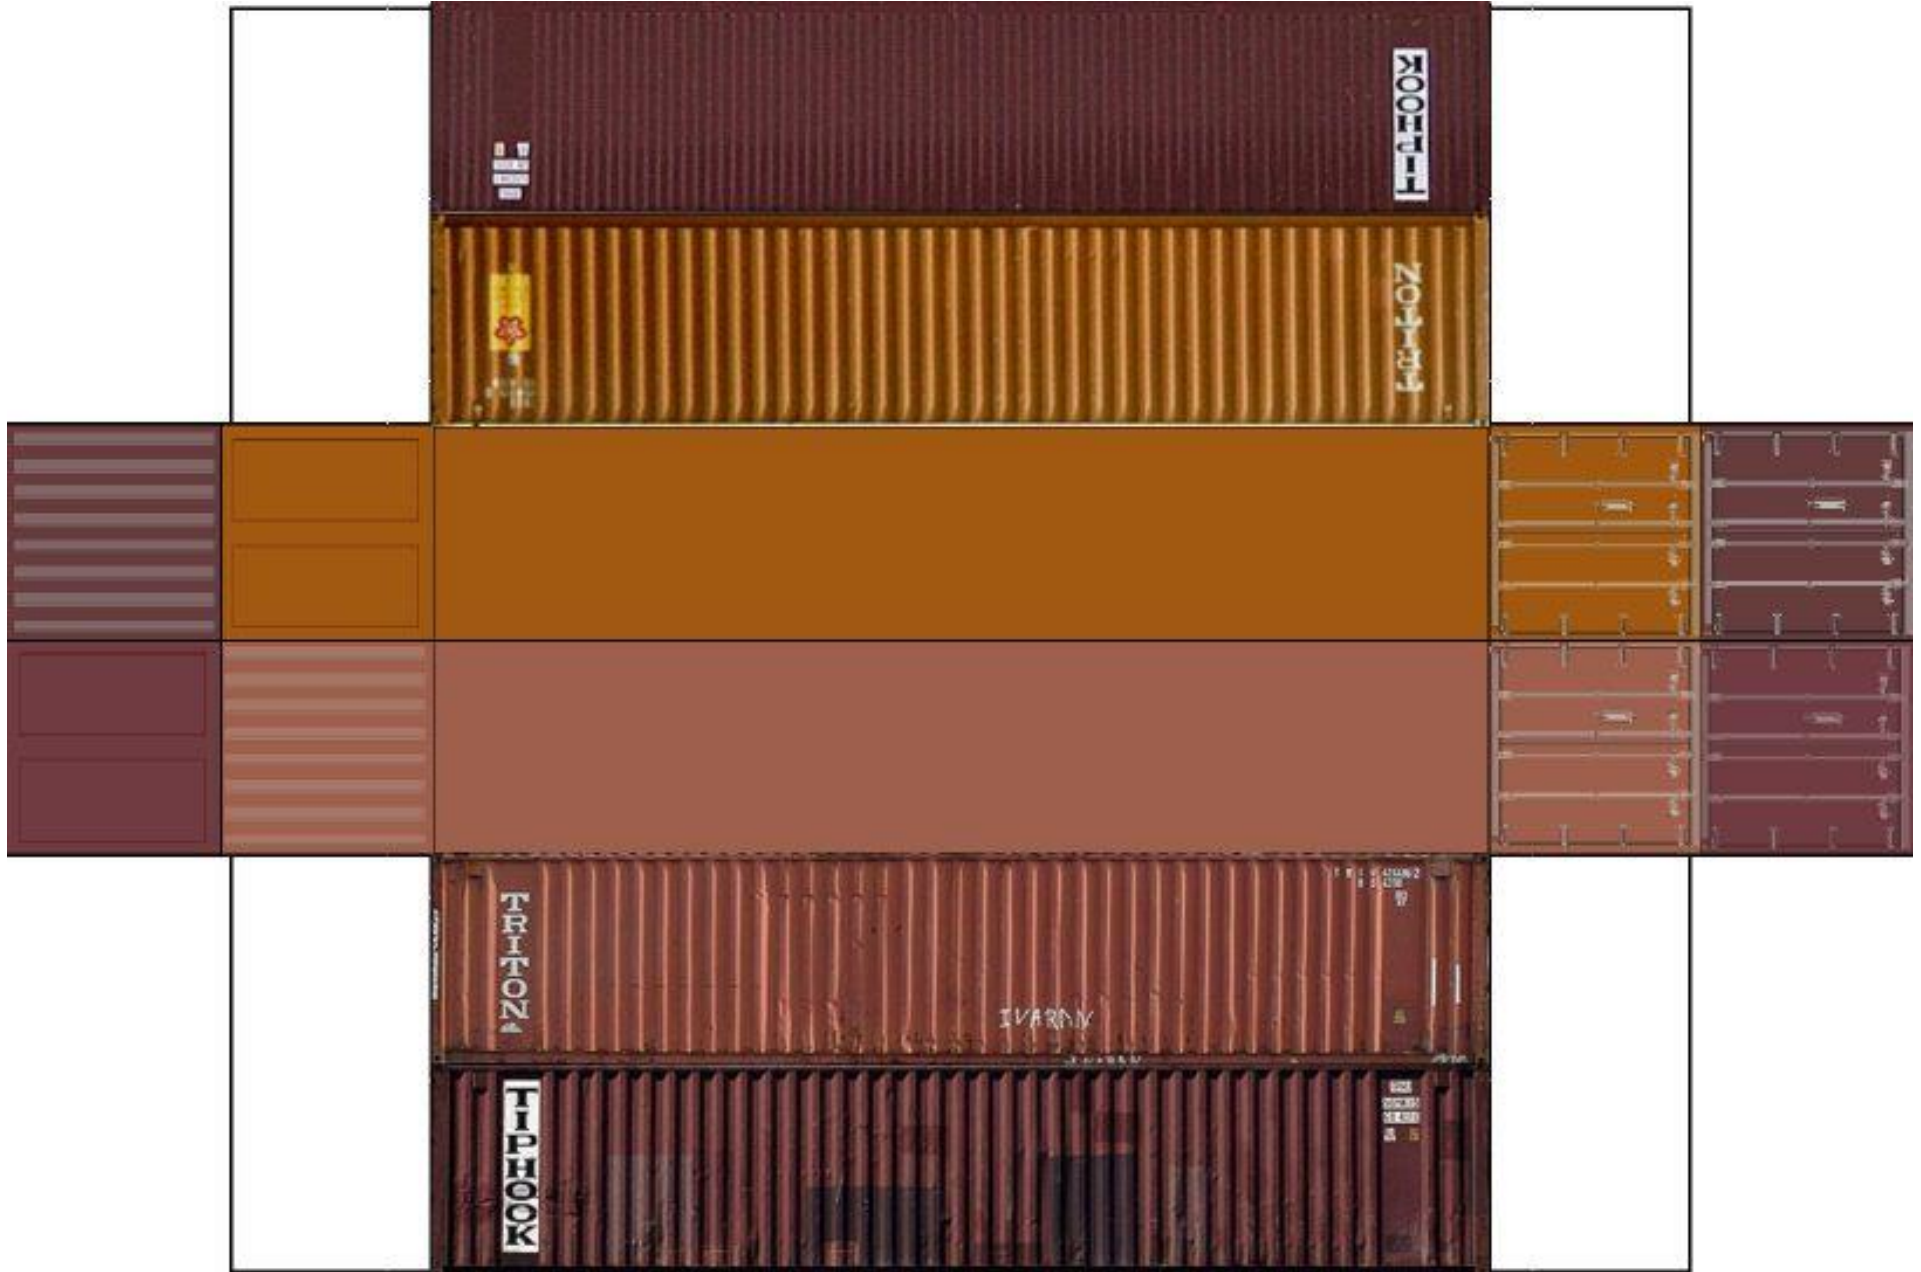

BUILD YOUR OWN (HO SCALE) 40ft STACK SHIPPING CONTAINERS 4 in 1

For the best results print on 110 lb printable card stock and set your printer on high quality printing.

BUILD YOUR OWN (40ft STACK SHIPPING CONTAINERS 4 in 1) HO SCALE