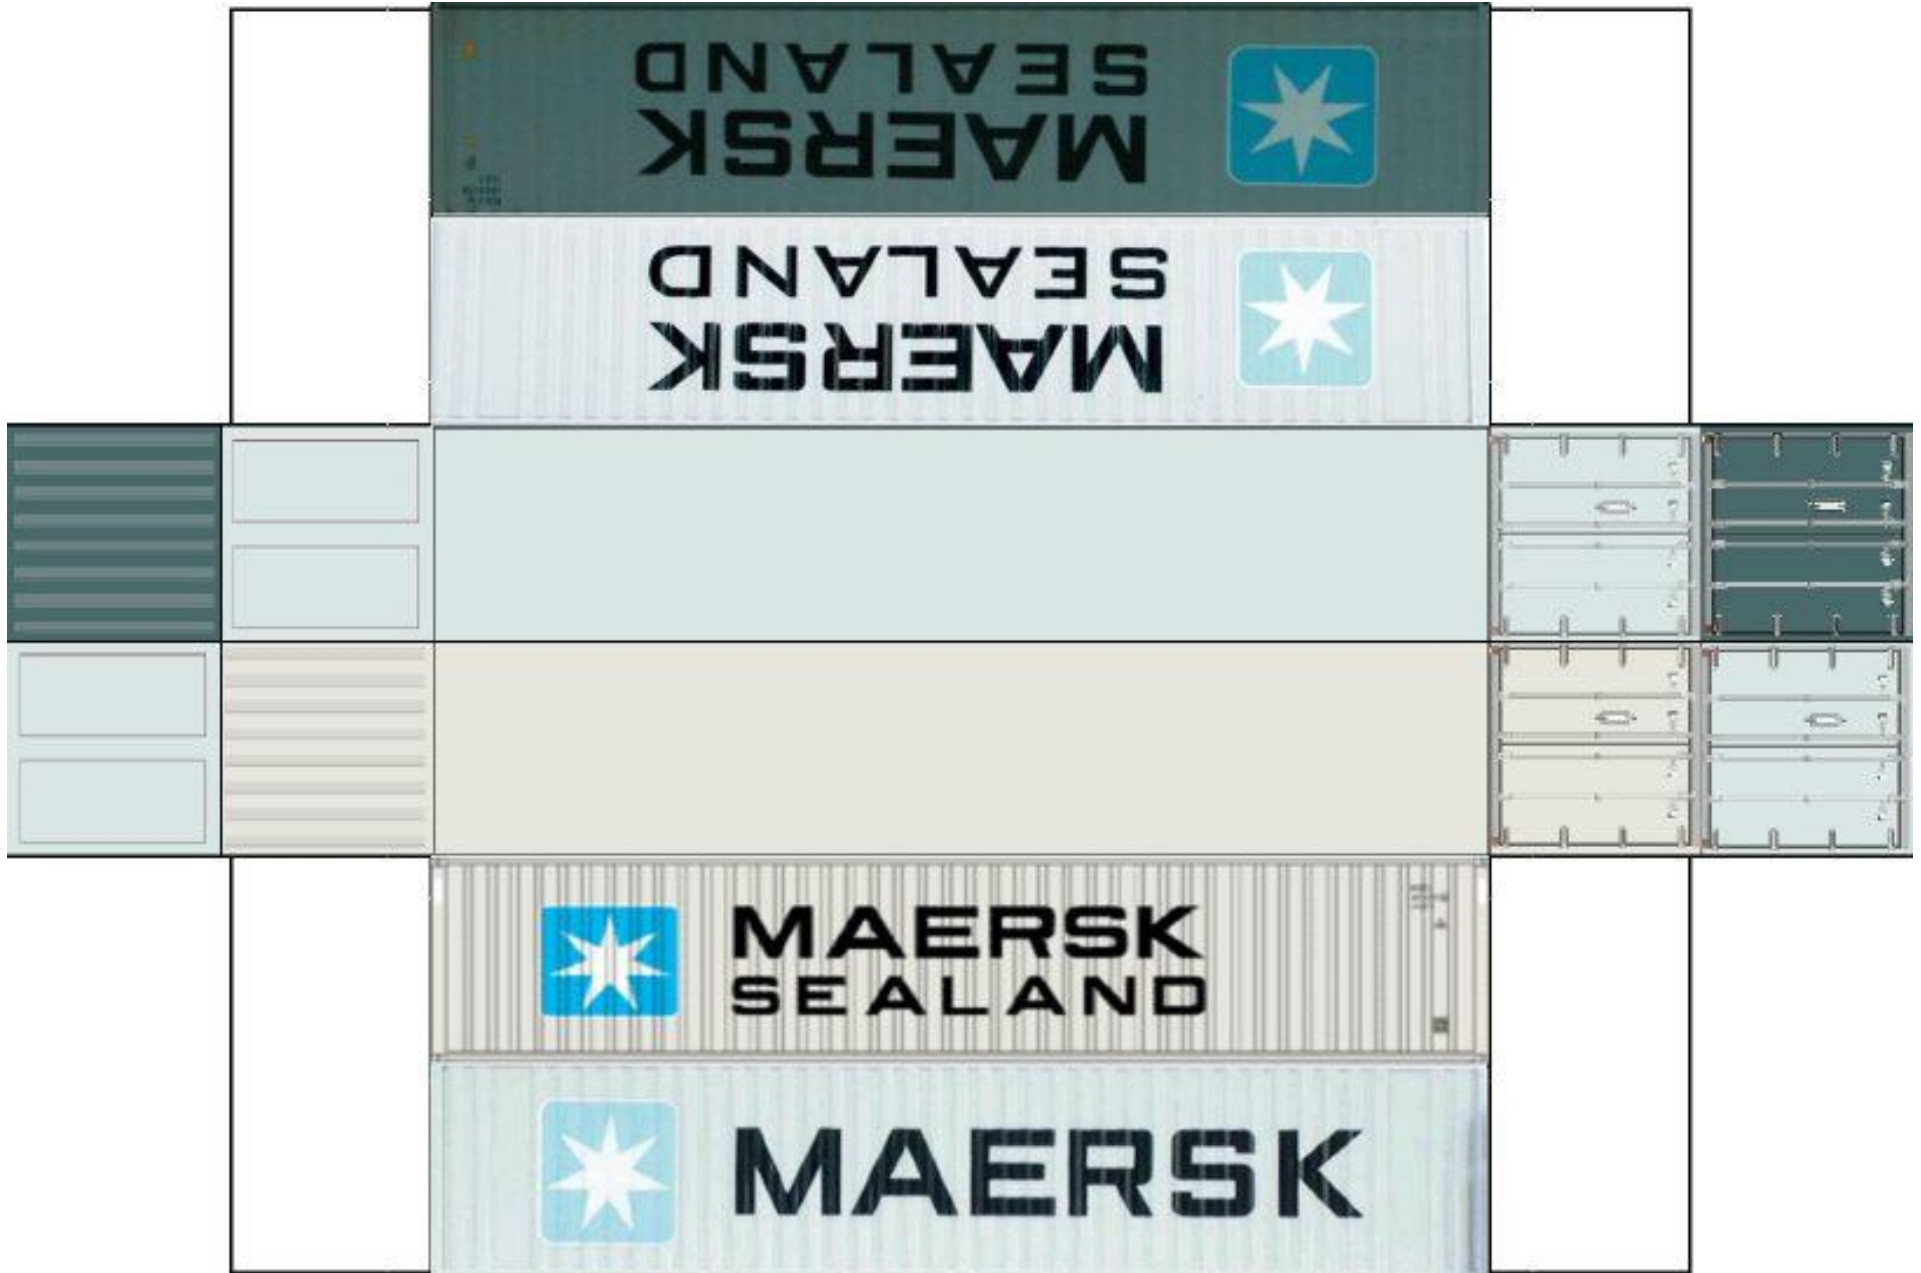

BUILD YOUR OWN (HO SCALE) 40ft STACK SHIPPING CONTAINERS 4 in 1

For the best results print on 110 lb printable card stock and set your printer on high quality printing.

BUILD YOUR OWN (40ft STACK SHIPPING CONTAINERS 4 in 1) HO SCALE