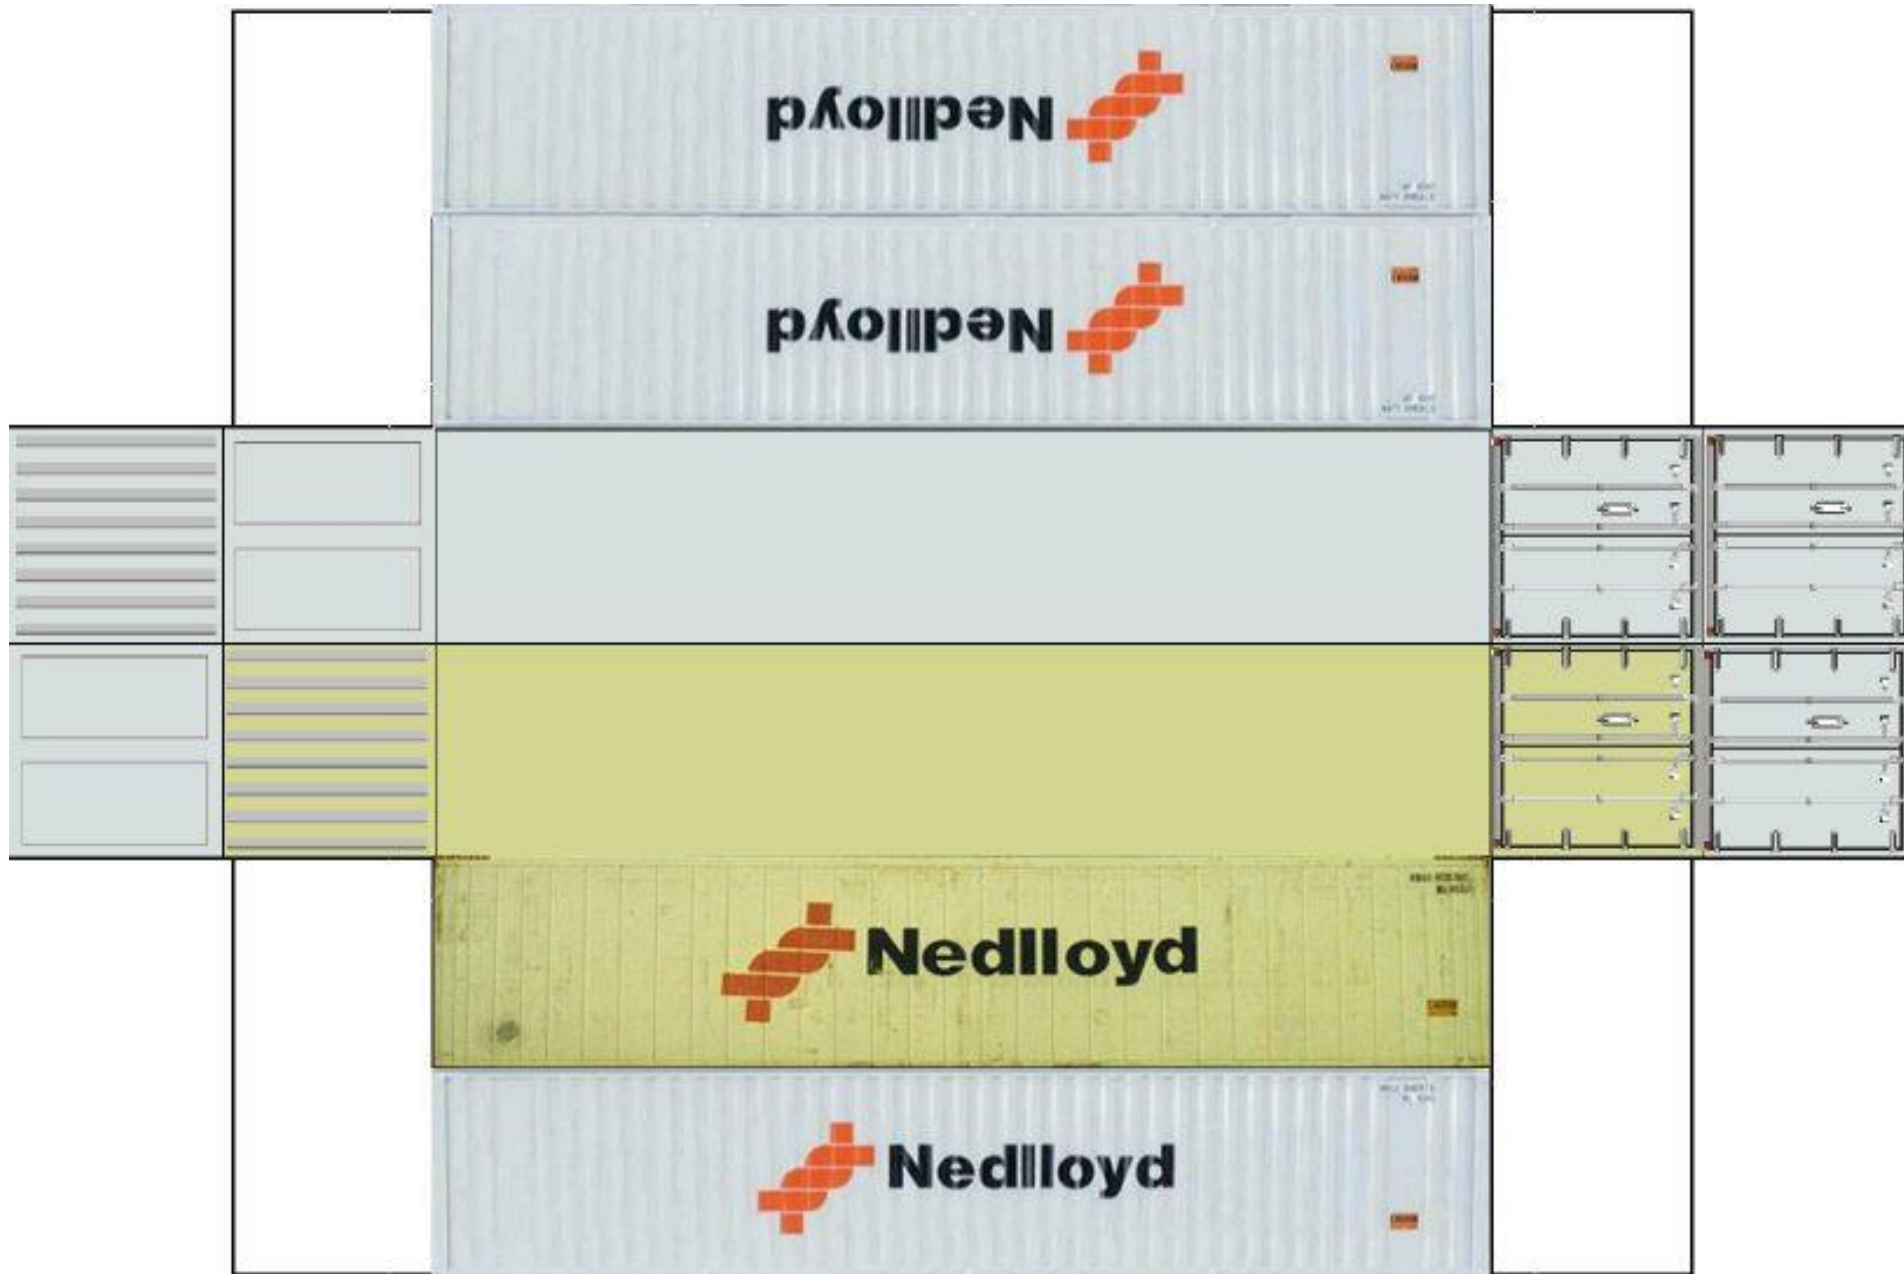

BUILD YOUR OWN (HO SCALE) 40ft STACK SHIPPING CONTAINERS 4 in 1

For the best results print on 110 lb printable card stock and set your printer on high quality printing.

BUILD YOUR OWN (40ft STACK SHIPPING CONTAINERS 4 in 1) HO SCALE

Drawn By
www.krafttrains.com

[View Instructional Video](#)