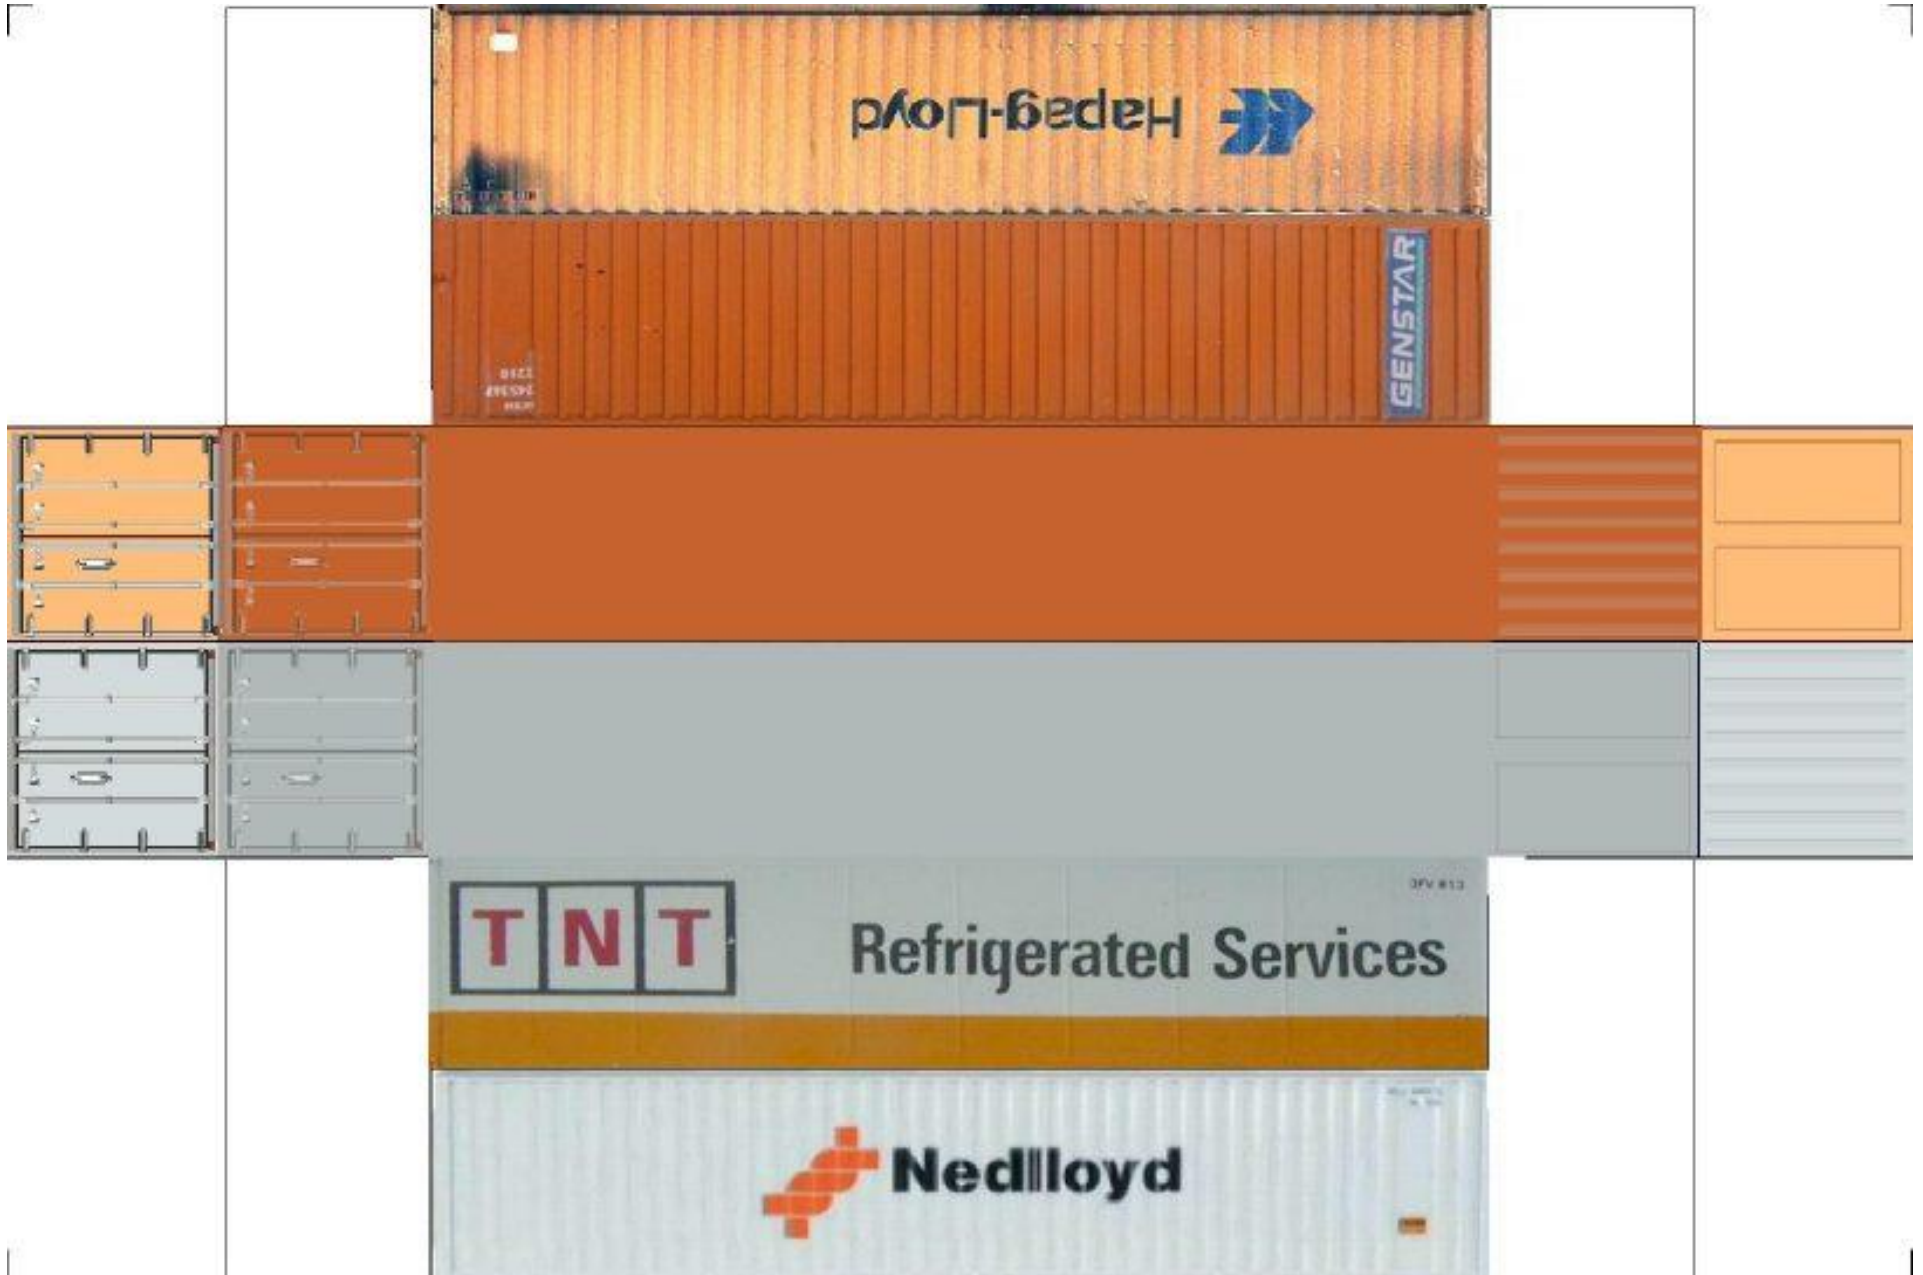

BUILD YOUR OWN (HO SCALE) 40ft STACK SHIPPING CONTAINERS 4 in 1

For the best results print on 110 lb printable card stock and set your printer on high quality printing.

BUILD YOUR OWN (40ft STACK SHIPPING CONTAINERS 4 in 1) HO SCALE