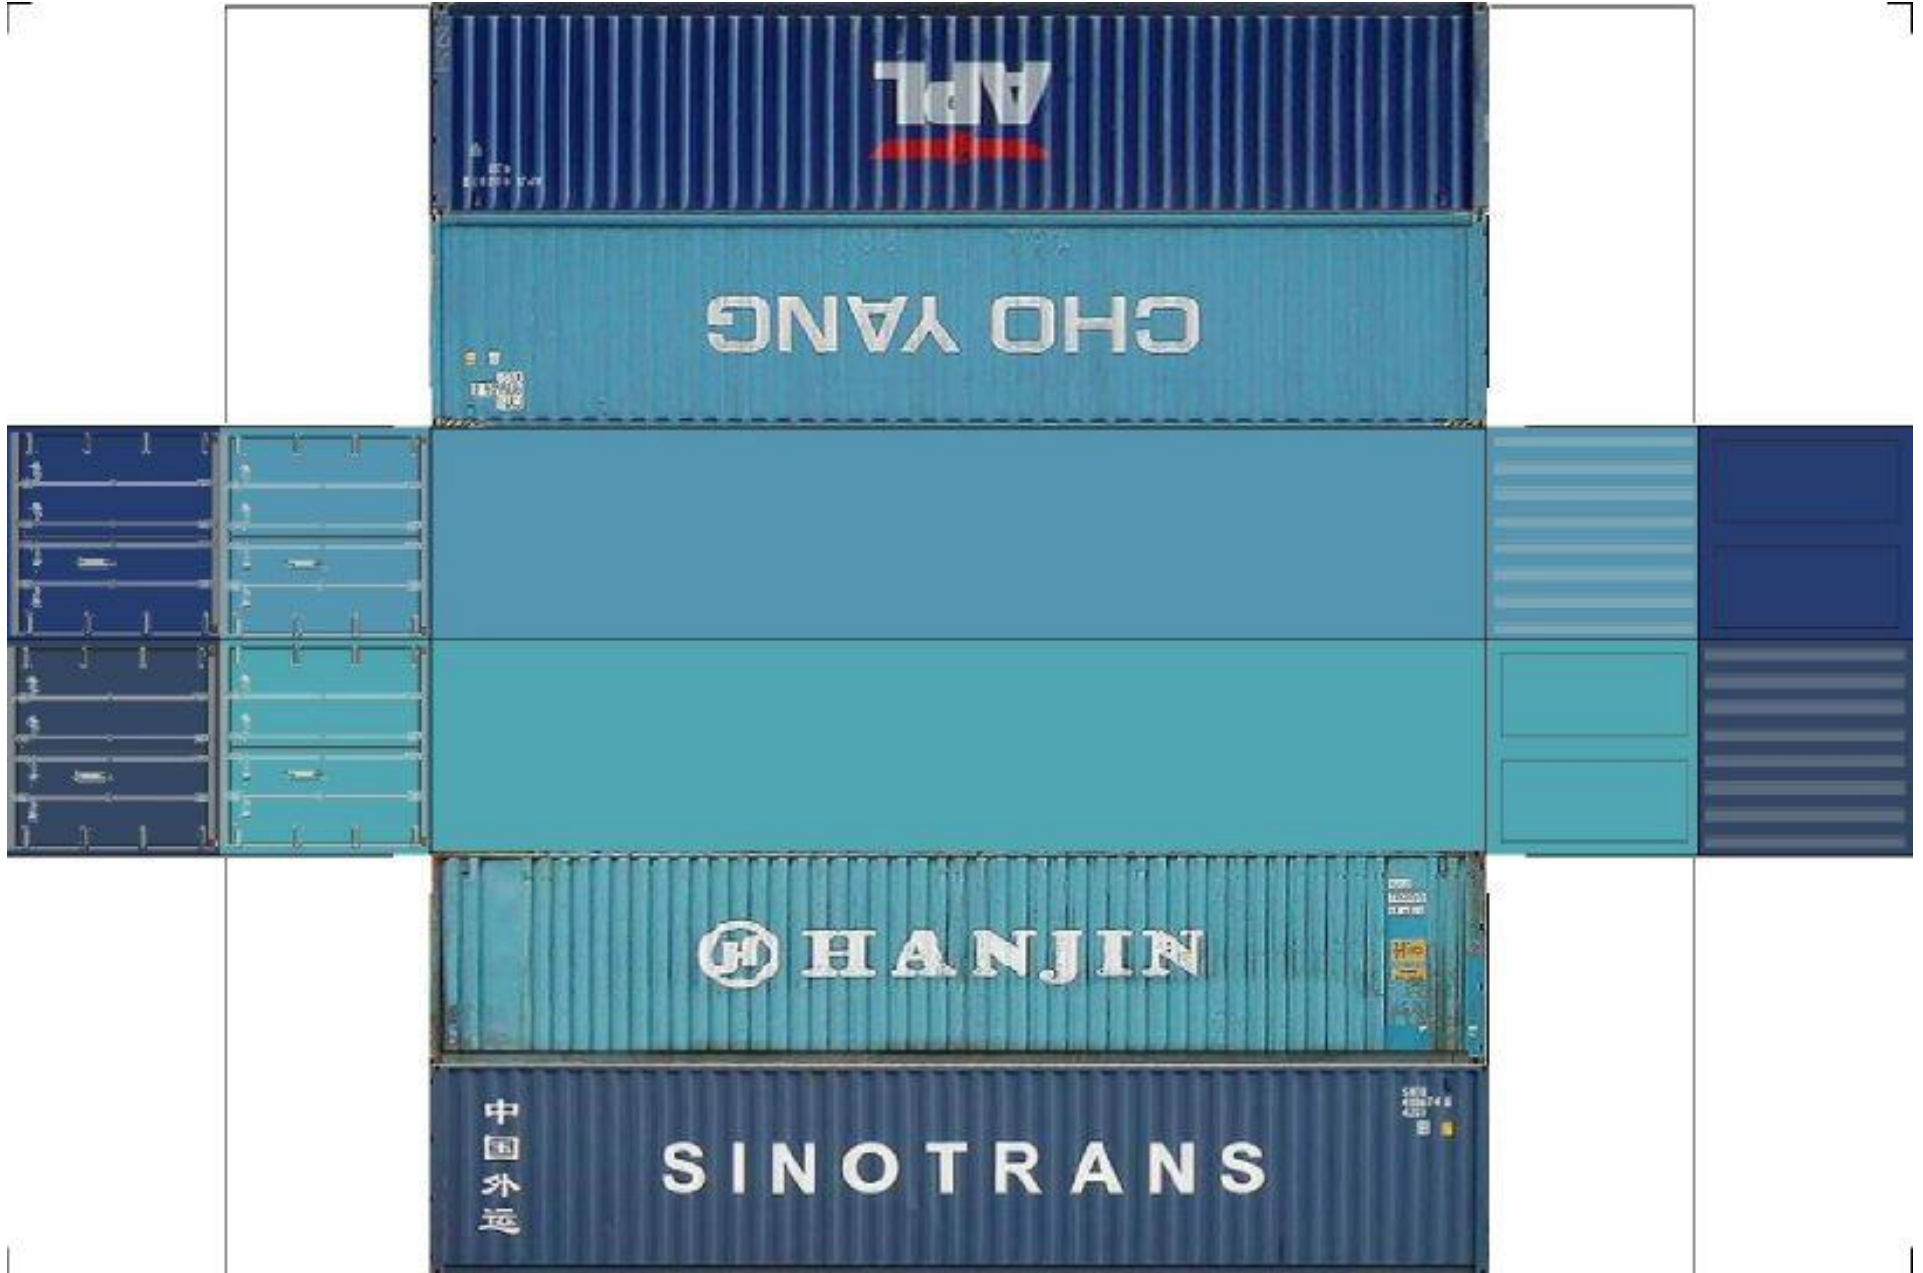

BUILD YOUR OWN (HO SCALE) 40ft STACK SHIPPING CONTAINERS 4 in 1

For the best results print on 110 lb printable card stock and set your printer on high quality printing.

BUILD YOUR OWN (40ft STACK SHIPPING CONTAINERS 4 in 1) HO SCALE