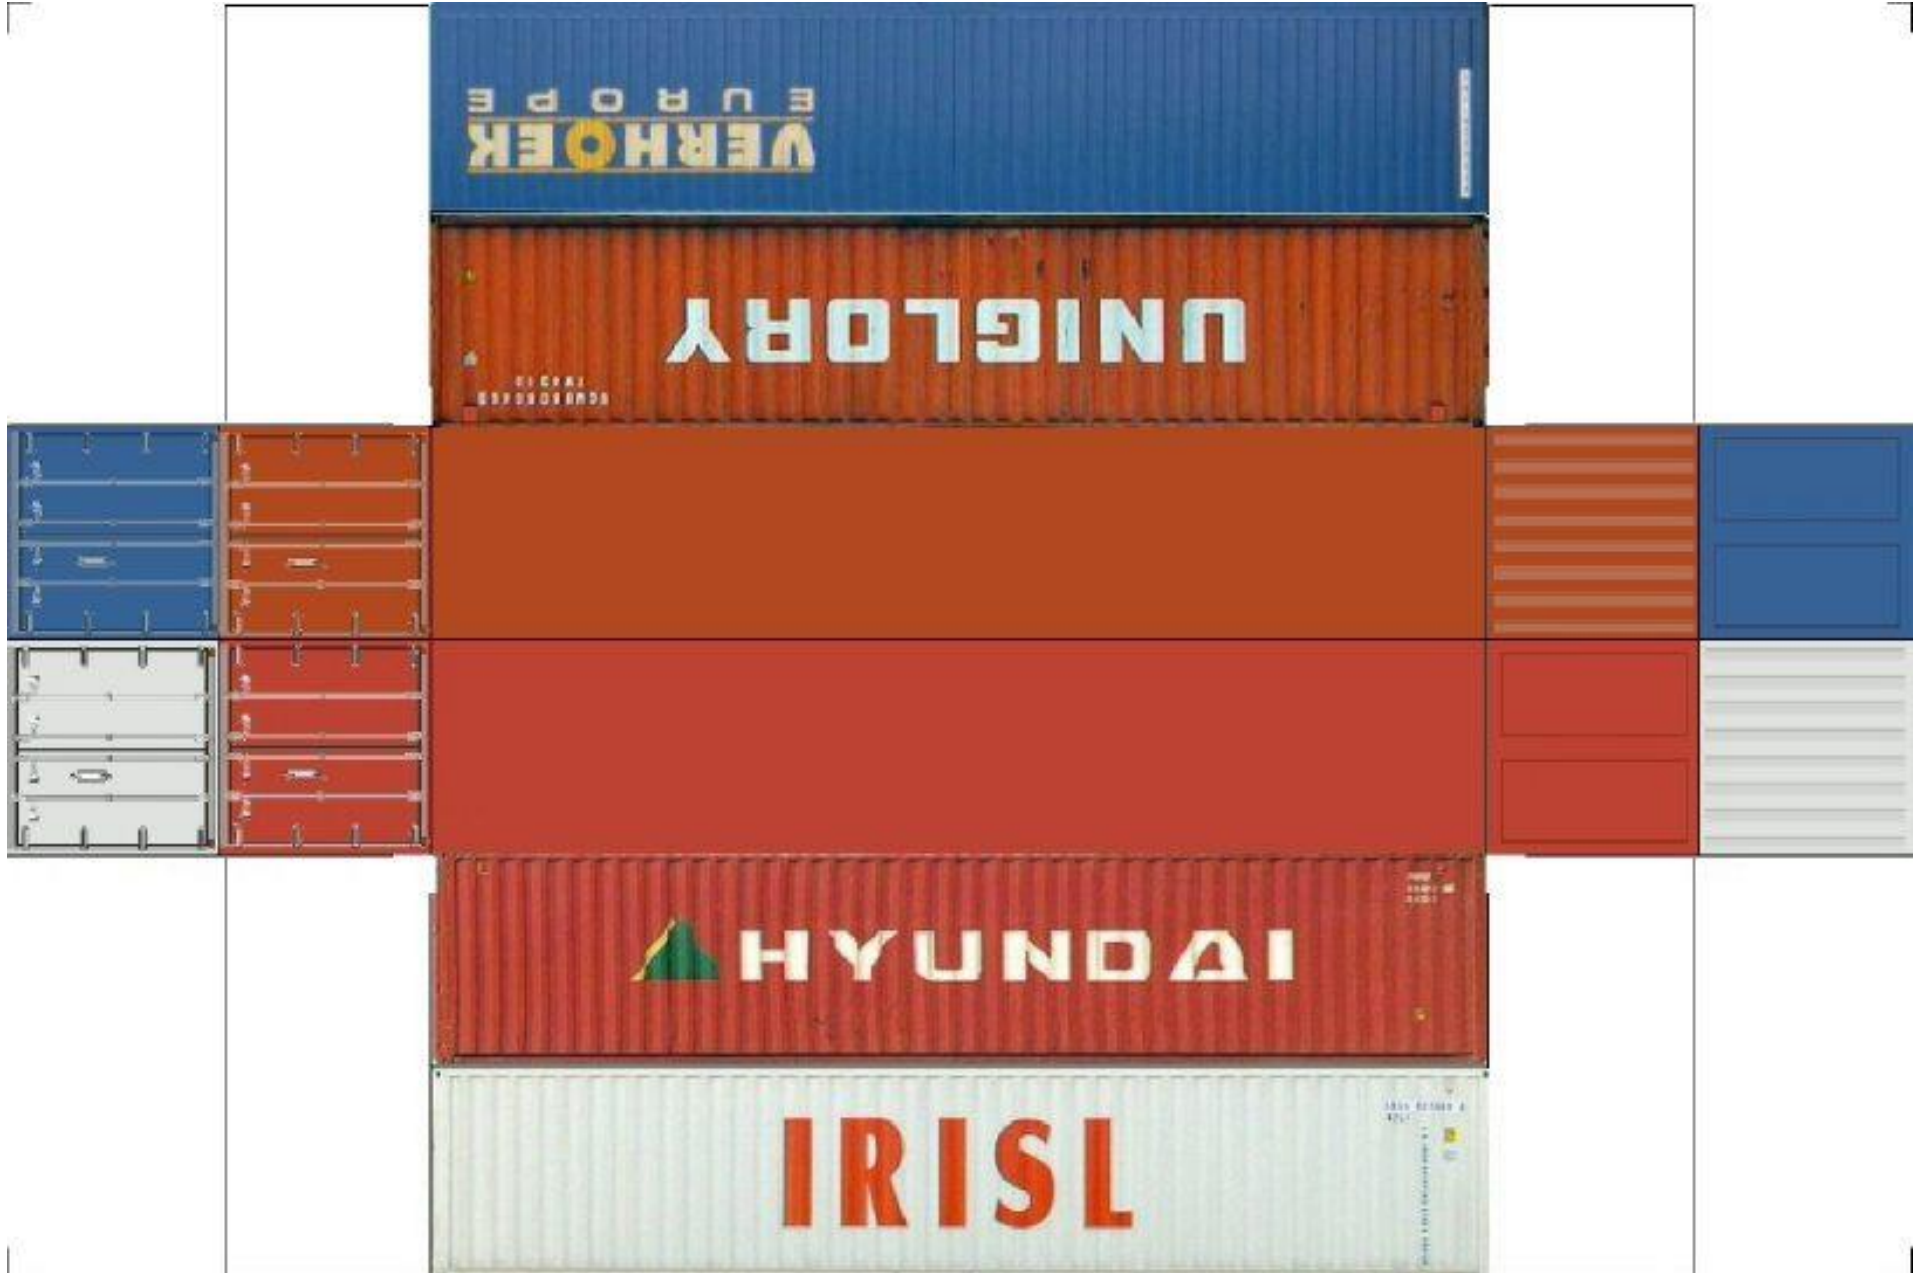

BUILD YOUR OWN (HO SCALE) 40ft STACK SHIPPING CONTAINERS 4 in 1

For the best results print on 110 lb printable card stock and set your printer on high quality printing.

BUILD YOUR OWN (40ft STACK SHIPPING CONTAINERS 4 in 1) HO SCALE