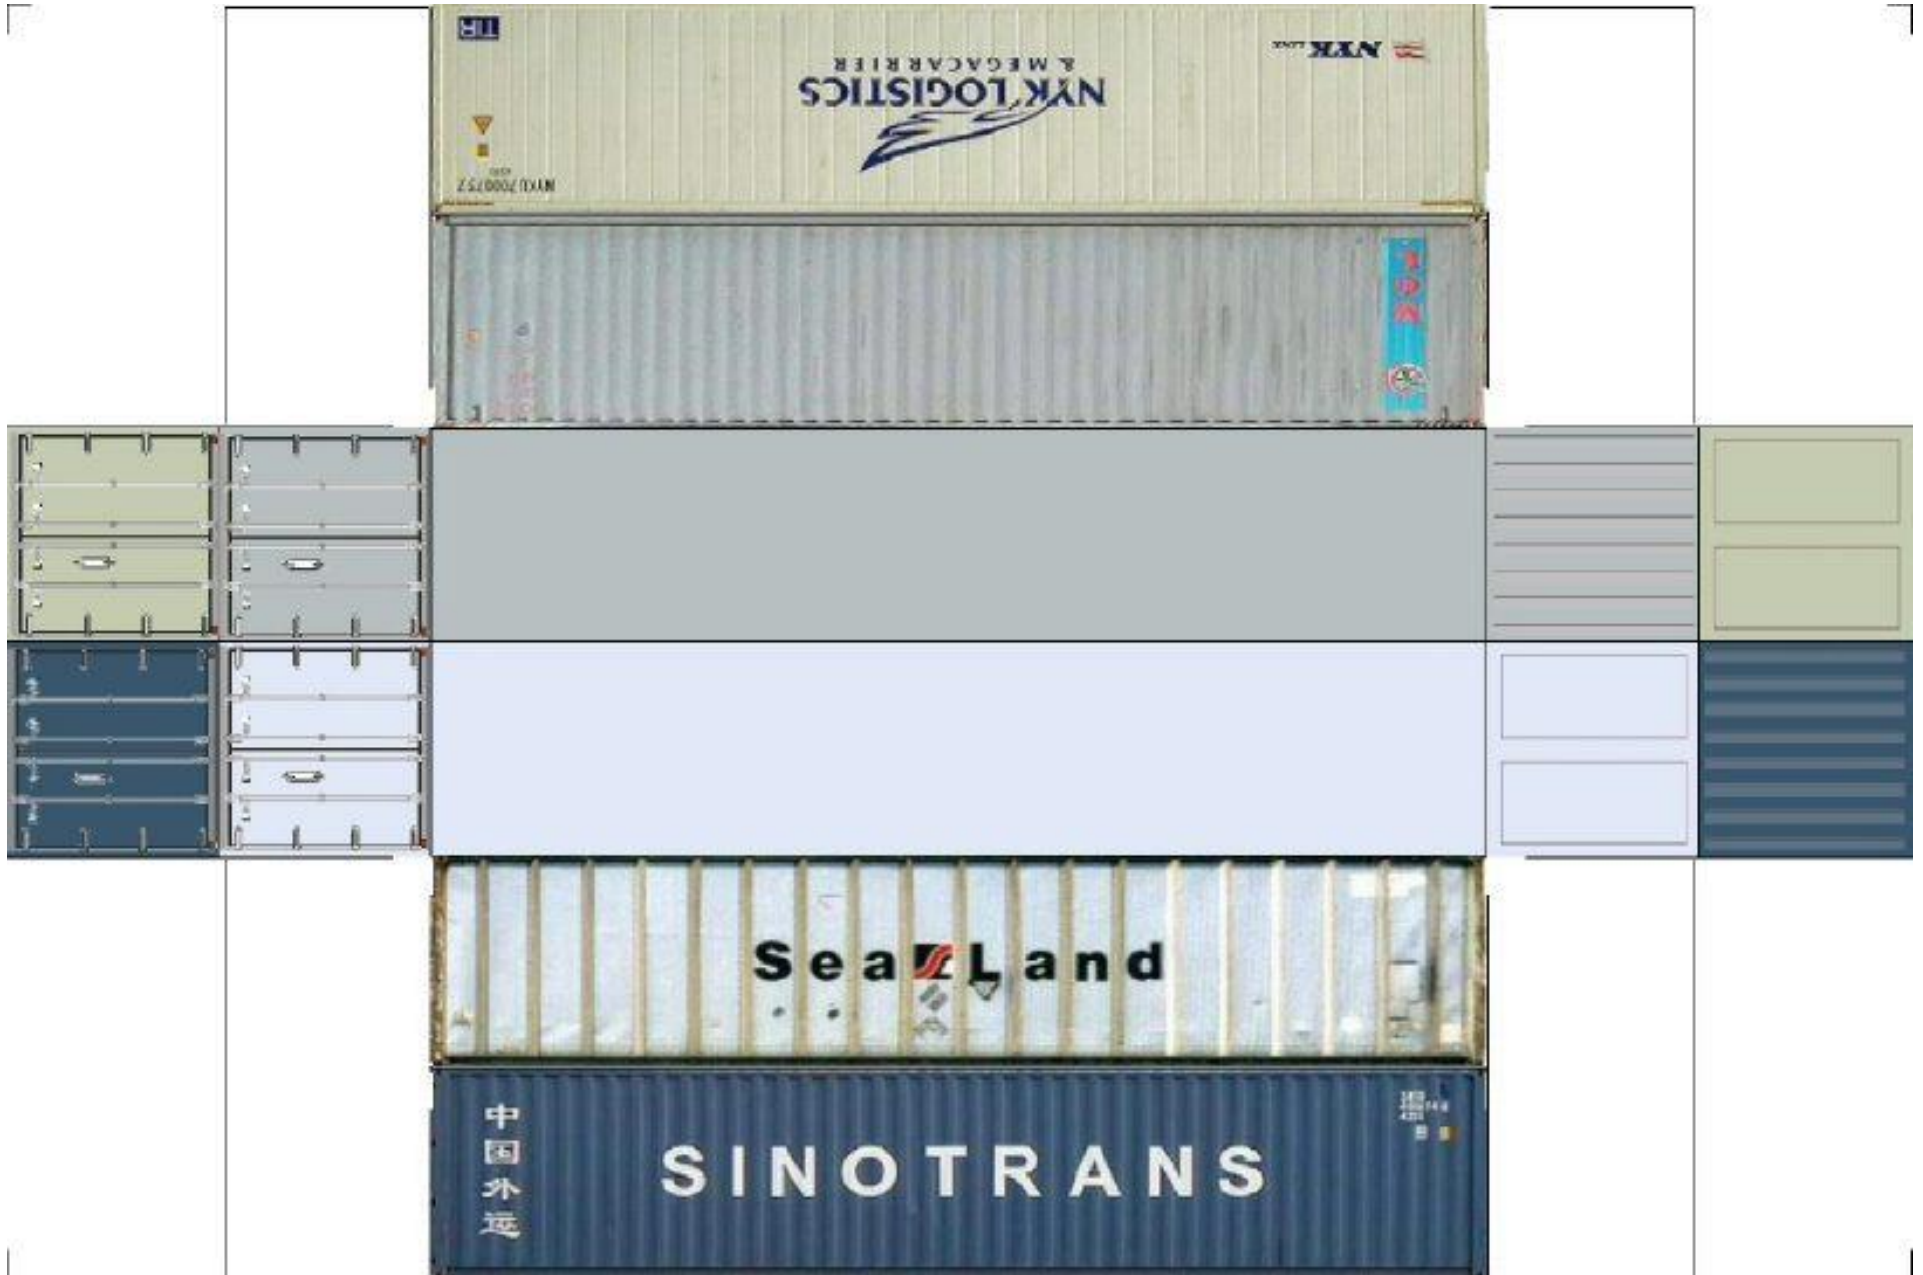

# BUILD YOUR OWN ( HO SCALE ) 40ft STACK SHIPPING CONTAINERS 4 in 1

For the best results print on 110 lb printable card stock and set your printer on high quality printing.

BUILD YOUR OWN ( 40ft STACK SHIPPING CONTAINERS 4 in 1 ) HO SCALE