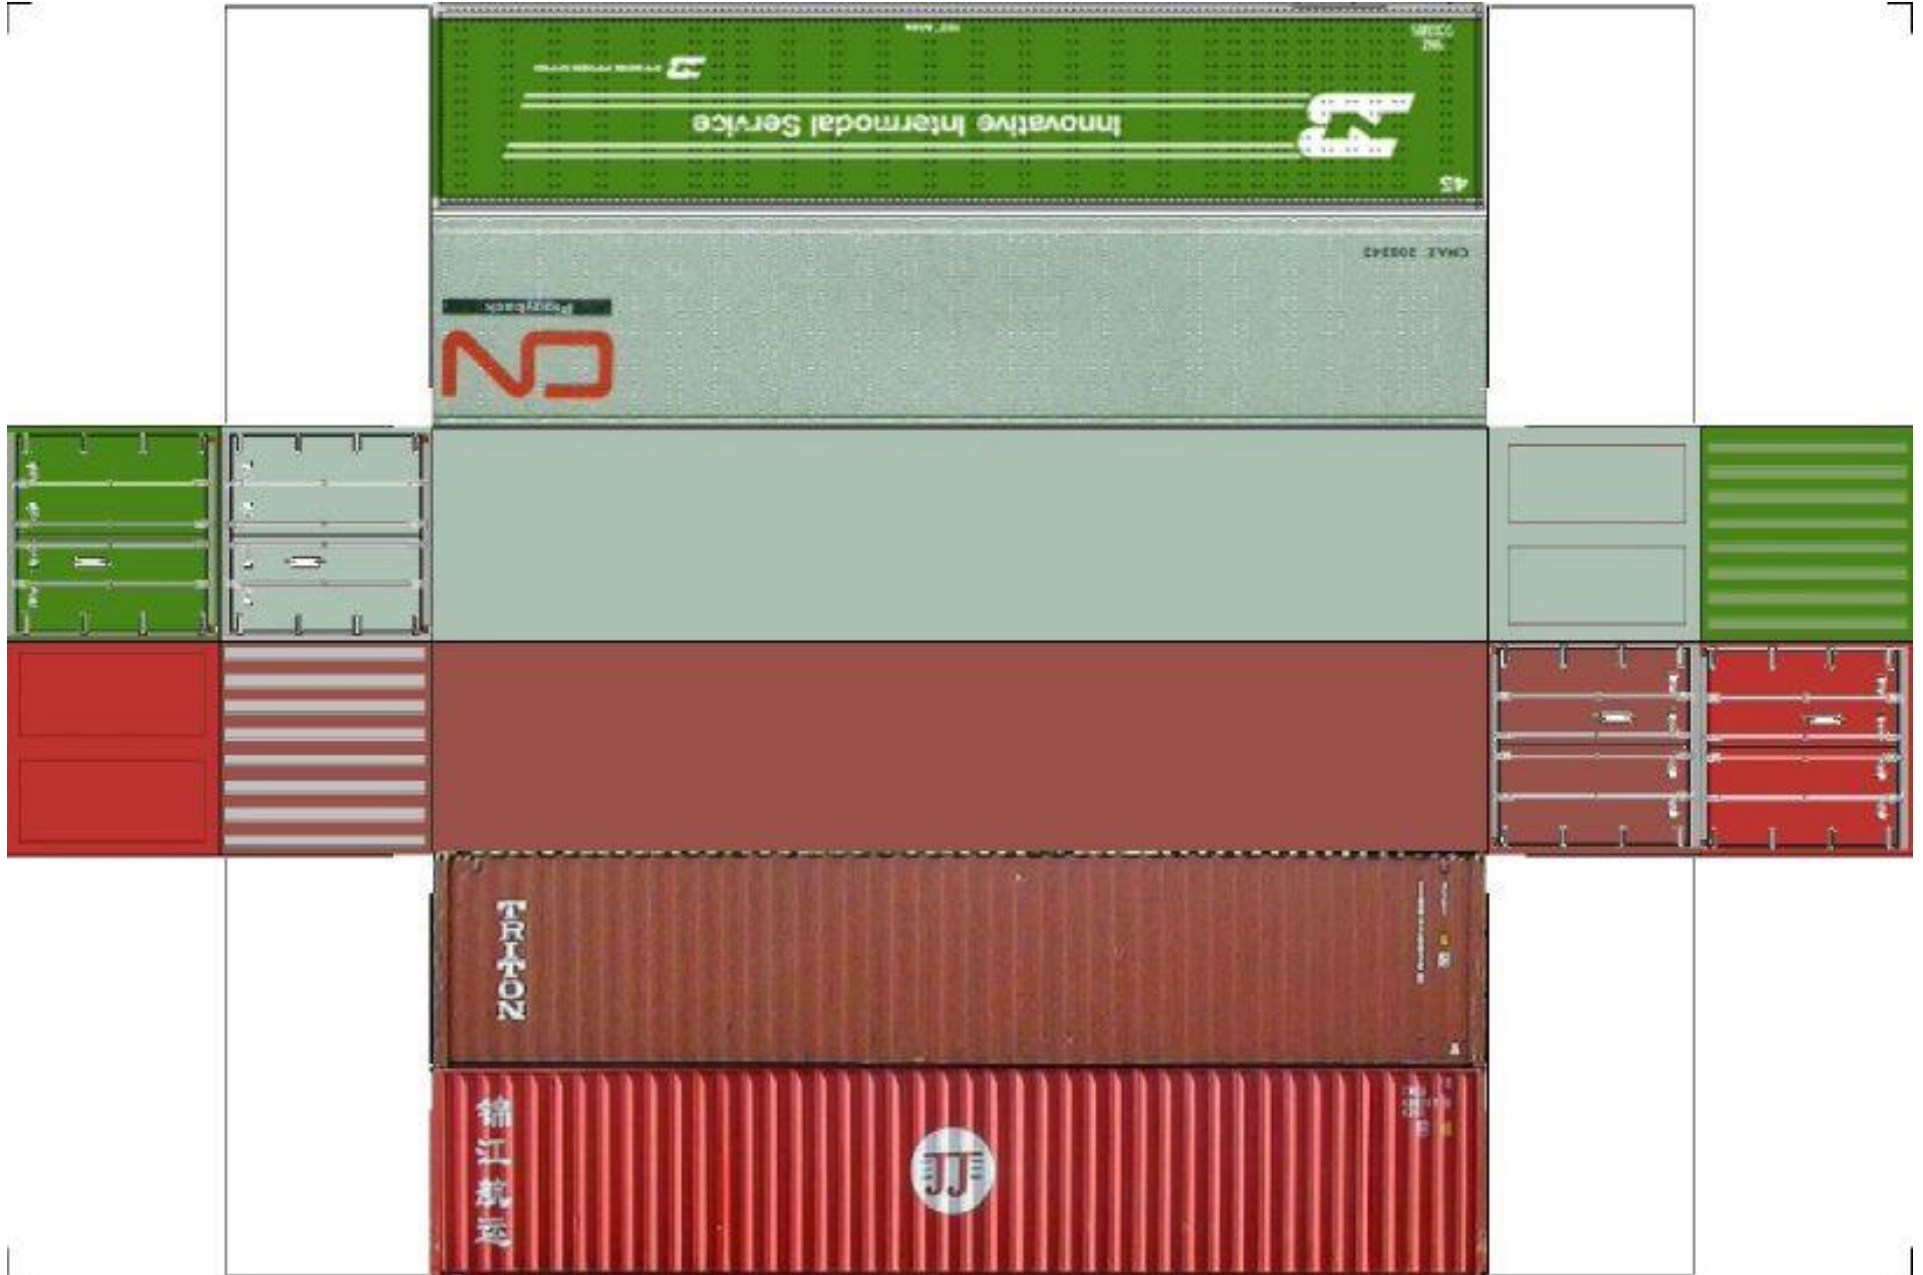

BUILD YOUR OWN (HO SCALE) 40ft STACK SHIPPING CONTAINERS 4 in 1

For the best results print on 110 lb printable card stock and set your printer on high quality printing.

BUILD YOUR OWN (40ft STACK SHIPPING CONTAINERS 4 in 1) HO SCALE

Drawn By
www.krafttrains.com

[View Instructional Video](#)